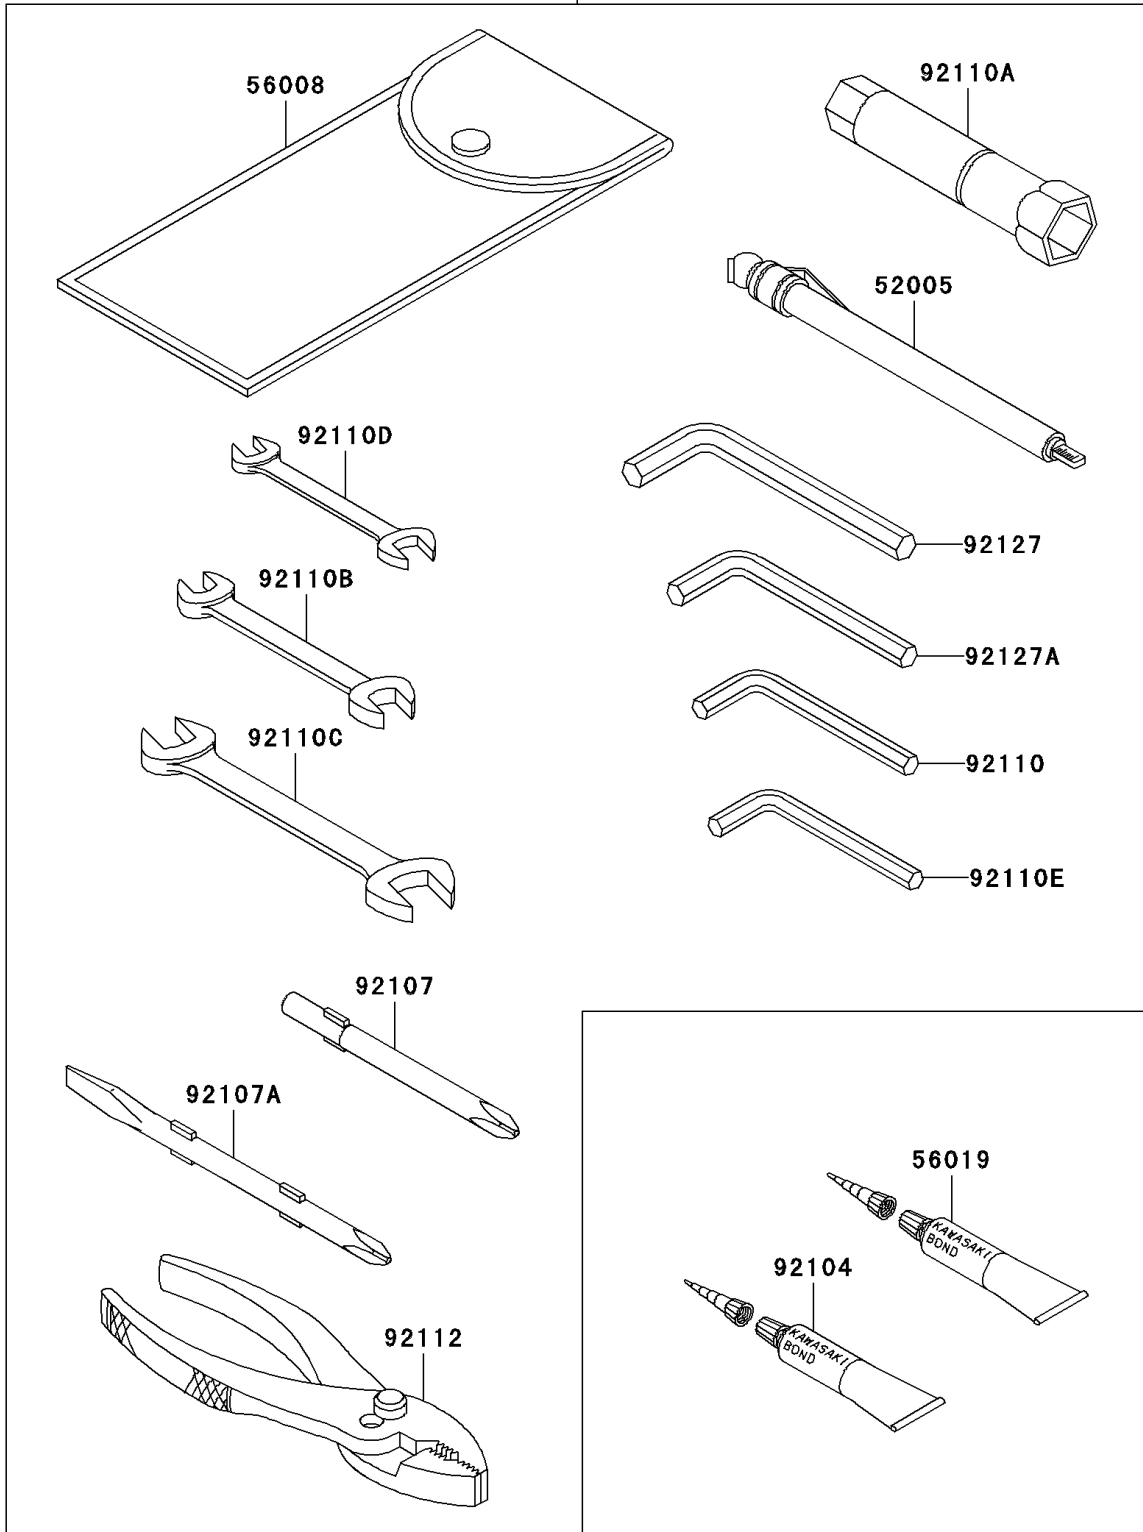

2005 Vulcan 1600 Mean Streak PARTS DIAGRAM

Owner's Tools

56007

F2810

2005 Vulcan 1600 Mean Streak PARTS LIST

Owner's Tools

| ITEM NAME | PART NUMBER | QUANTITY |
|---|-------------|----------|
| GAUGE,AIR,350KPA/50PSI (Ref # 52005) | 52005-1142 | 1 |
| TOOL-KIT (Ref # 56007) | 56007-0008 | 1 |
| BAG,TOOL (Ref # 56008) | 56008-1075 | 1 |
| THREE BOND TB1211,HT/RS,WHITE (Ref # 56019) | 56019-120 | 1 |
| GASKET-LIQUID,GRAY TB1216S (Ref # 92104) | 92104-1063 | 1 |
| TOOL-DRIVER,#3PHILLIPS (Ref # 92107) | 92107-1002 | 1 |
| TOOL-DRIVER,#2PHILLIPS&SLOT (Ref # 92107A) | 92107-1052 | 1 |
| TOOL-WRENCH,ALLEN,5MM (Ref # 92110) | 92110-1015 | 1 |
| TOOL-WRENCH,BOX,18MM (Ref # 92110A) | 92110-1135 | 1 |
| TOOL-WRENCH,OPEN END,10X12 (Ref # 92110B) | 92110-1165 | 1 |
| TOOL-WRENCH,OPEN END,14X17 (Ref # 92110C) | 92110-1166 | 1 |
| TOOL-WRENCH,OPEN END,8X10 (Ref # 92110D) | 92110-1167 | 1 |
| TOOL-WRENCH,ALLEN,4MM (Ref # 92110E) | 92110-3703 | 1 |
| TOOL-PLIERS (Ref # 92112) | 92112-003 | 1 |
| TOOL-WRENCH,ALLEN,8MM (Ref # 92127) | 92127-002 | 1 |
| TOOL-WRENCH,ALLEN,6MM (Ref # 92127A) | 92127-003 | 1 |