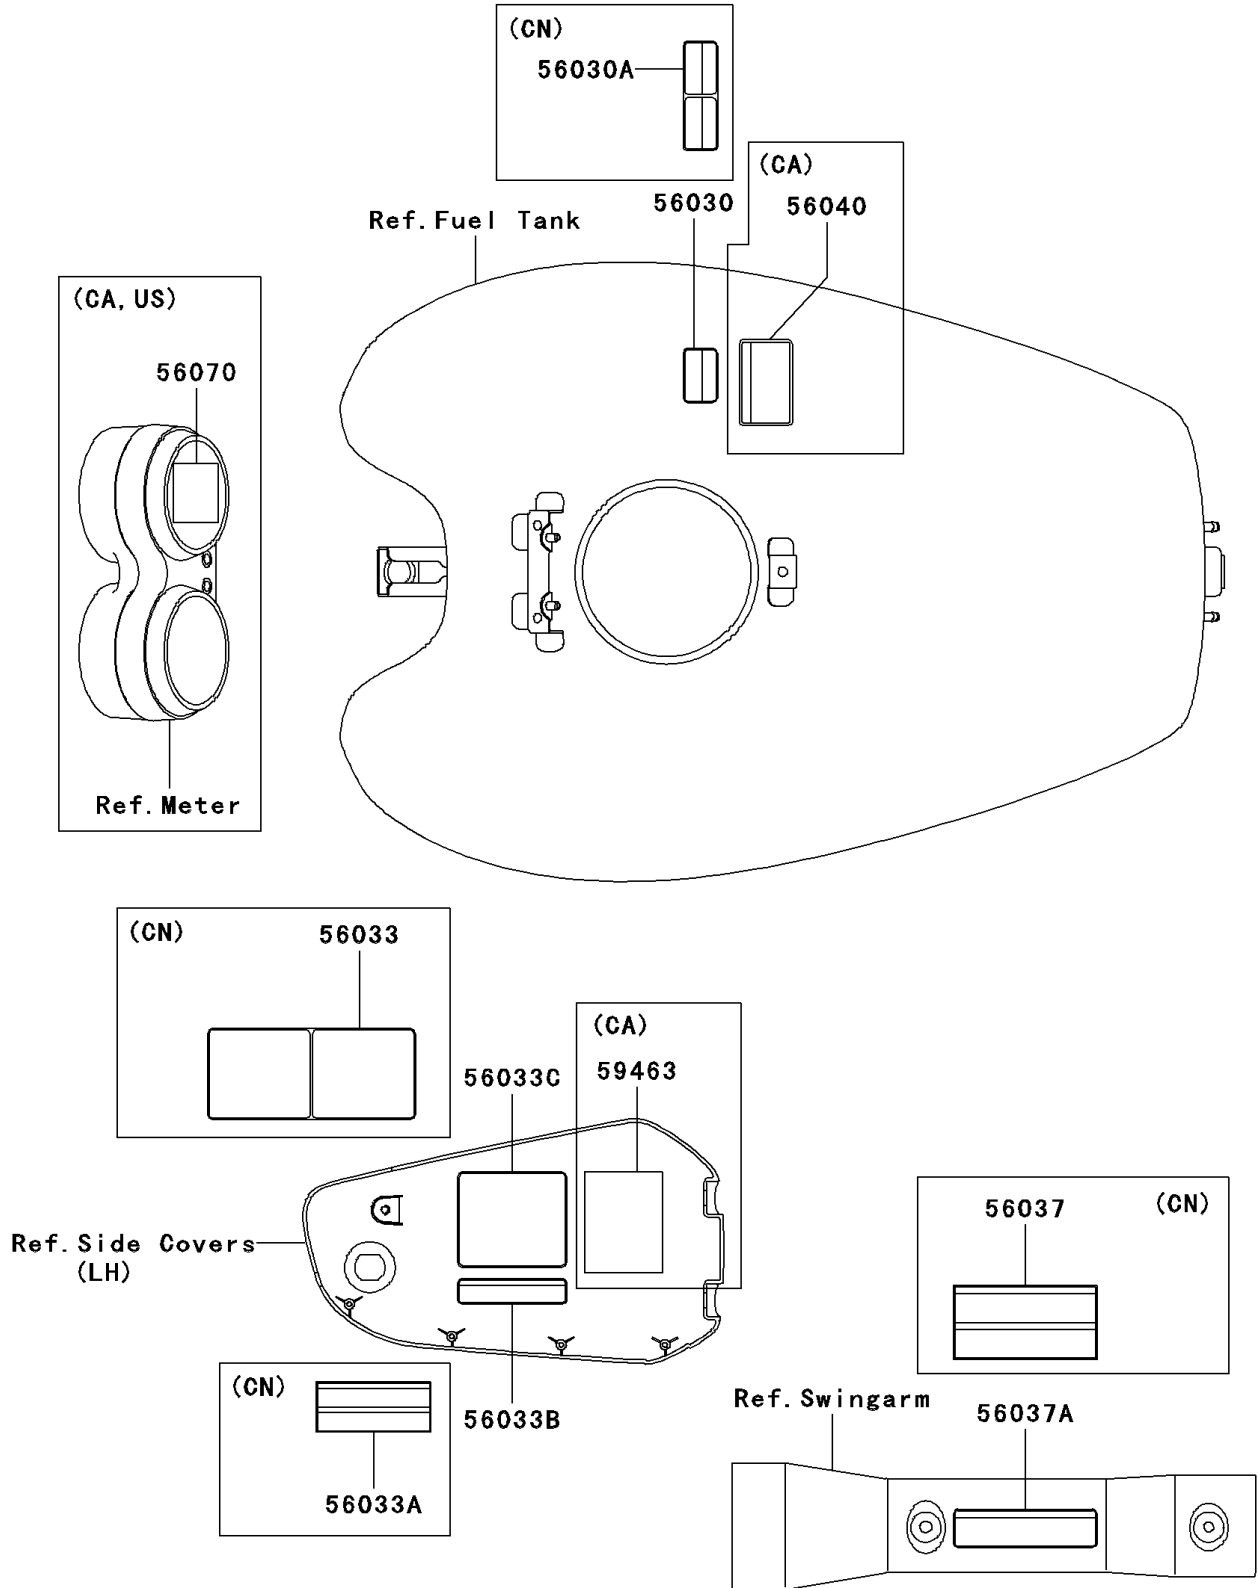

2004 Vulcan 1600 Mean Streak PARTS DIAGRAM

Labels

F2860

2004 Vulcan 1600 Mean Streak PARTS LIST

Labels

ITEM NAME	PART NUMBER	QUANTITY
LABEL,GASOLINE (Ref # 56030)	56030-1177	1
LABEL,GASOLINE (Ref # 56030A)	56030-1178	1
LABEL-MANUAL,DAILY SAFETY (Ref # 56033)	56033-1261	1
LABEL-MANUAL,OIL&OIL FILTER (Ref # 56033A)	56033-1262	1
LABEL-MANUAL,OIL&OIL FILTER (Ref # 56033B)	56033-1331	1
LABEL-MANUAL,DAILY SAFETY (Ref # 56033C)	56033-1336	1
LABEL-SPECIFICATION,TIRE&LOAD (Ref # 56037)	56037-1942	1
LABEL-SPECIFICATION,TIRE&LOAD (Ref # 56037A)	56037-1983	1
LABEL-WARNING,EVAPO (Ref # 56040)	56040-1121	1
LABEL-WARNING,BREAK IN CAUTION (Ref # 56070)	56070-1270	1
LABEL-CERTIFICATION,EVAPO ROUT (Ref # 59463)	59463-1546	1