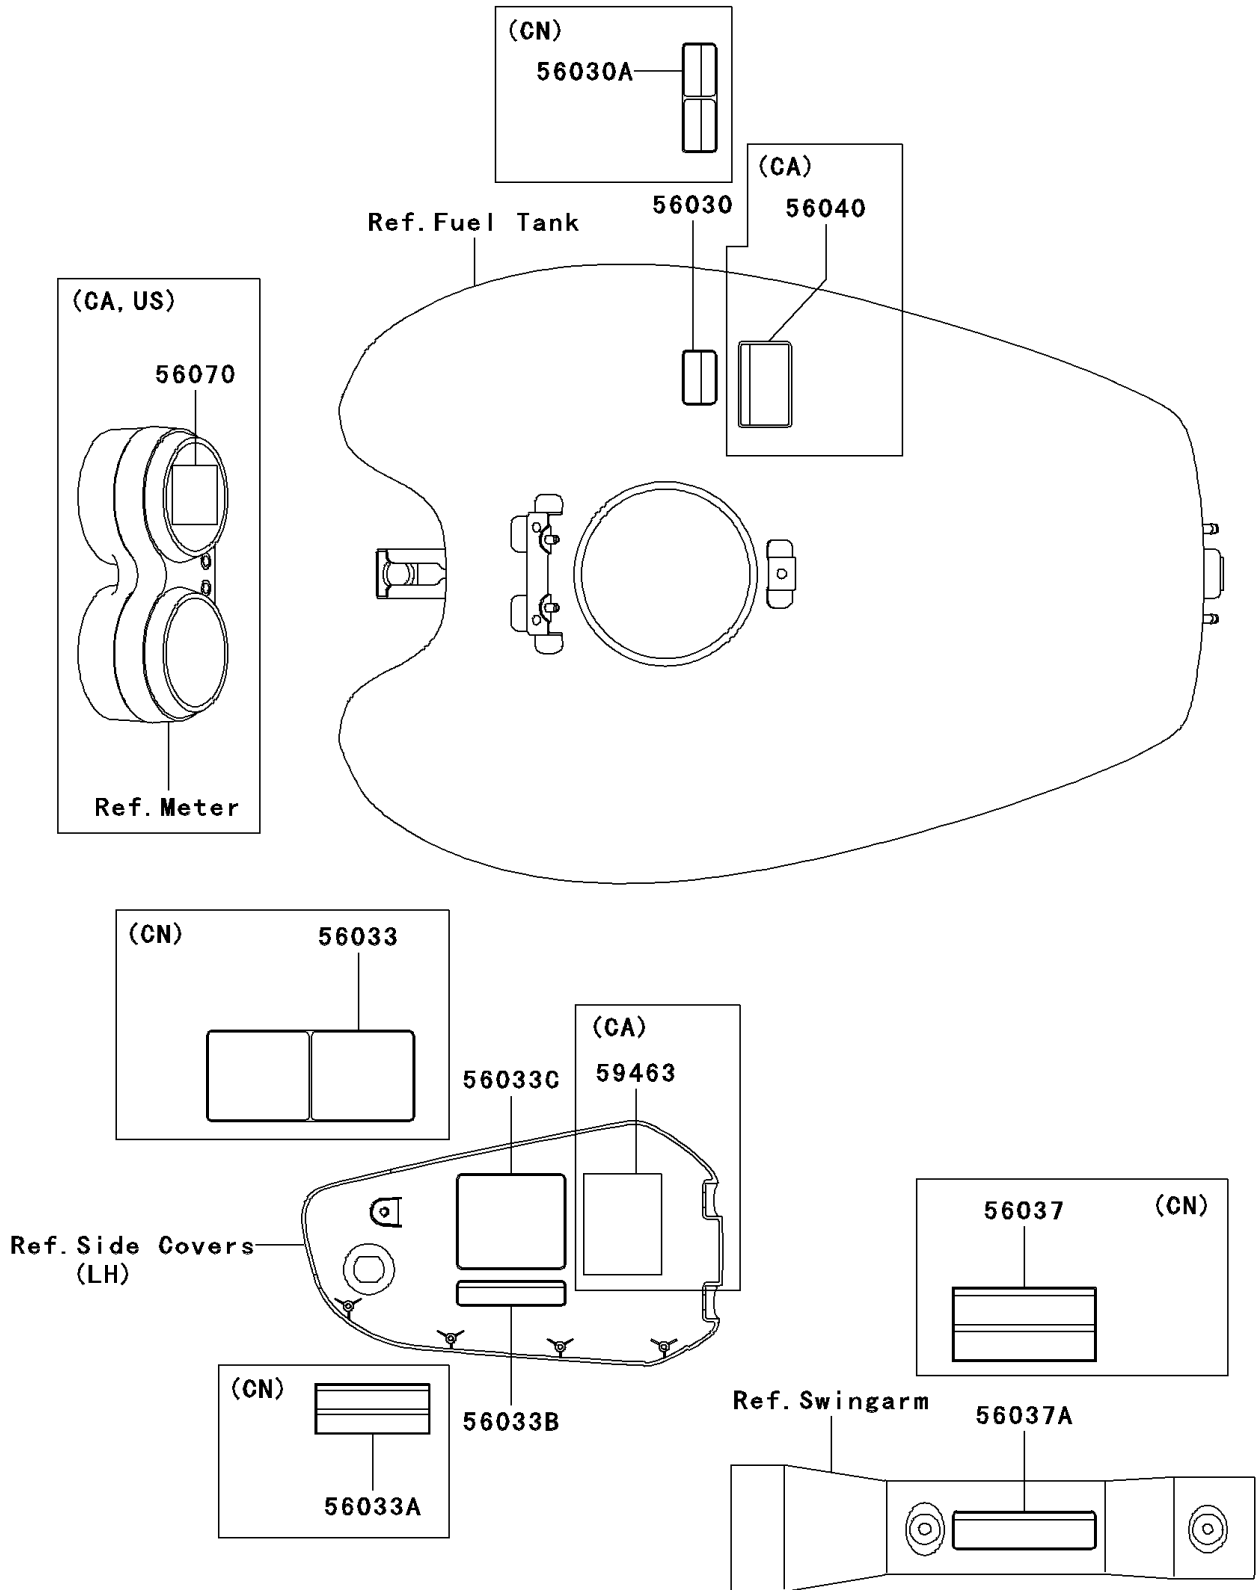

# 2004 Vulcan 1600 Mean Streak PARTS DIAGRAM

Labels

F2860

## 2004 Vulcan 1600 Mean Streak PARTS LIST

### Labels

| ITEM NAME                                    | PART NUMBER | QUANTITY |
|--|-------------|----------|
| LABEL,GASOLINE (Ref # 56030)                 | 56030-1177  | 1        |
| LABEL,GASOLINE (Ref # 56030A)                | 56030-1178  | 1        |
| LABEL-MANUAL,DAILY SAFETY (Ref # 56033)      | 56033-1261  | 1        |
| LABEL-MANUAL,OIL&OIL FILTER (Ref # 56033A)   | 56033-1262  | 1        |
| LABEL-MANUAL,OIL&OIL FILTER (Ref # 56033B)   | 56033-1331  | 1        |
| LABEL-MANUAL,DAILY SAFETY (Ref # 56033C)     | 56033-1336  | 1        |
| LABEL-SPECIFICATION,TIRE&LOAD (Ref # 56037)  | 56037-1942  | 1        |
| LABEL-SPECIFICATION,TIRE&LOAD (Ref # 56037A) | 56037-1983  | 1        |
| LABEL-WARNING,EVAPO (Ref # 56040)            | 56040-1121  | 1        |
| LABEL-WARNING,BREAK IN CAUTION (Ref # 56070) | 56070-1270  | 1        |
| LABEL-CERTIFICATION,EVAPO ROUT (Ref # 59463) | 59463-1546  | 1        |