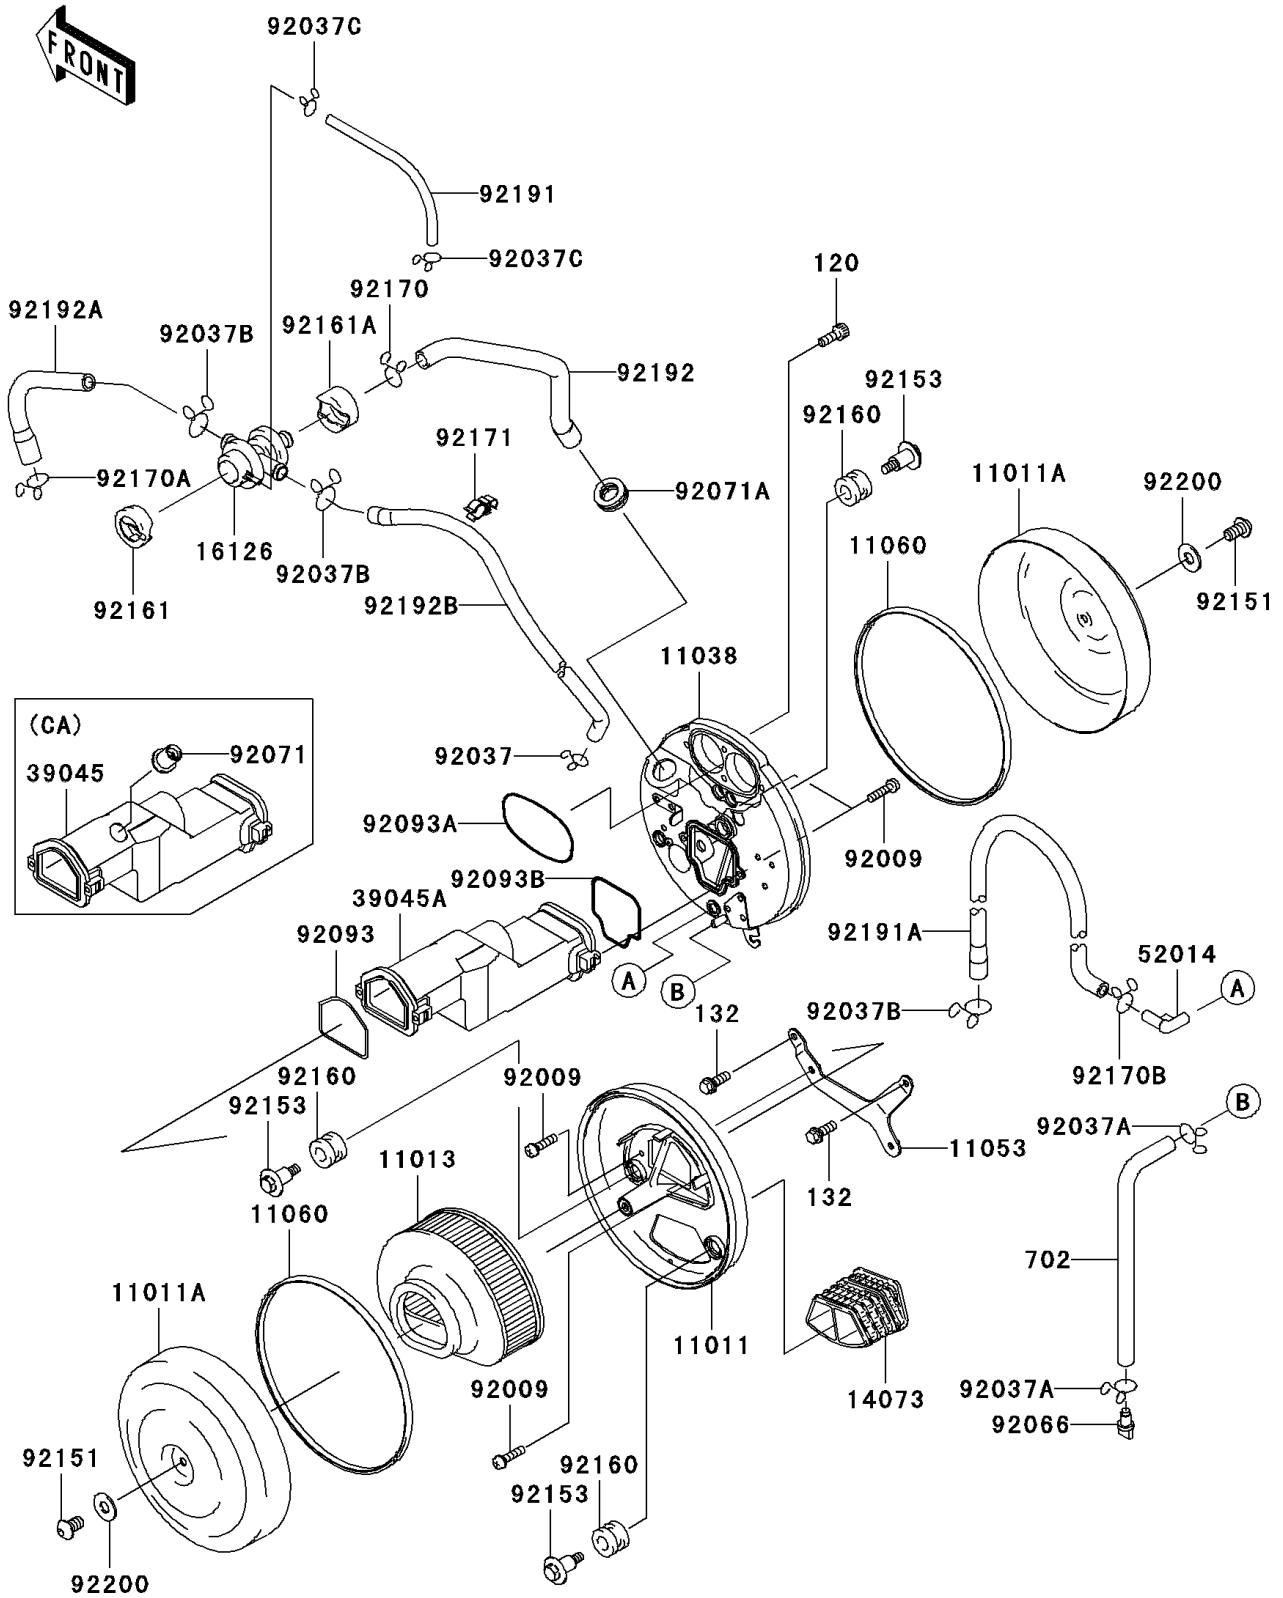

2006 Vulcan 1600 Classic PARTS DIAGRAM

Air Cleaner

E1130