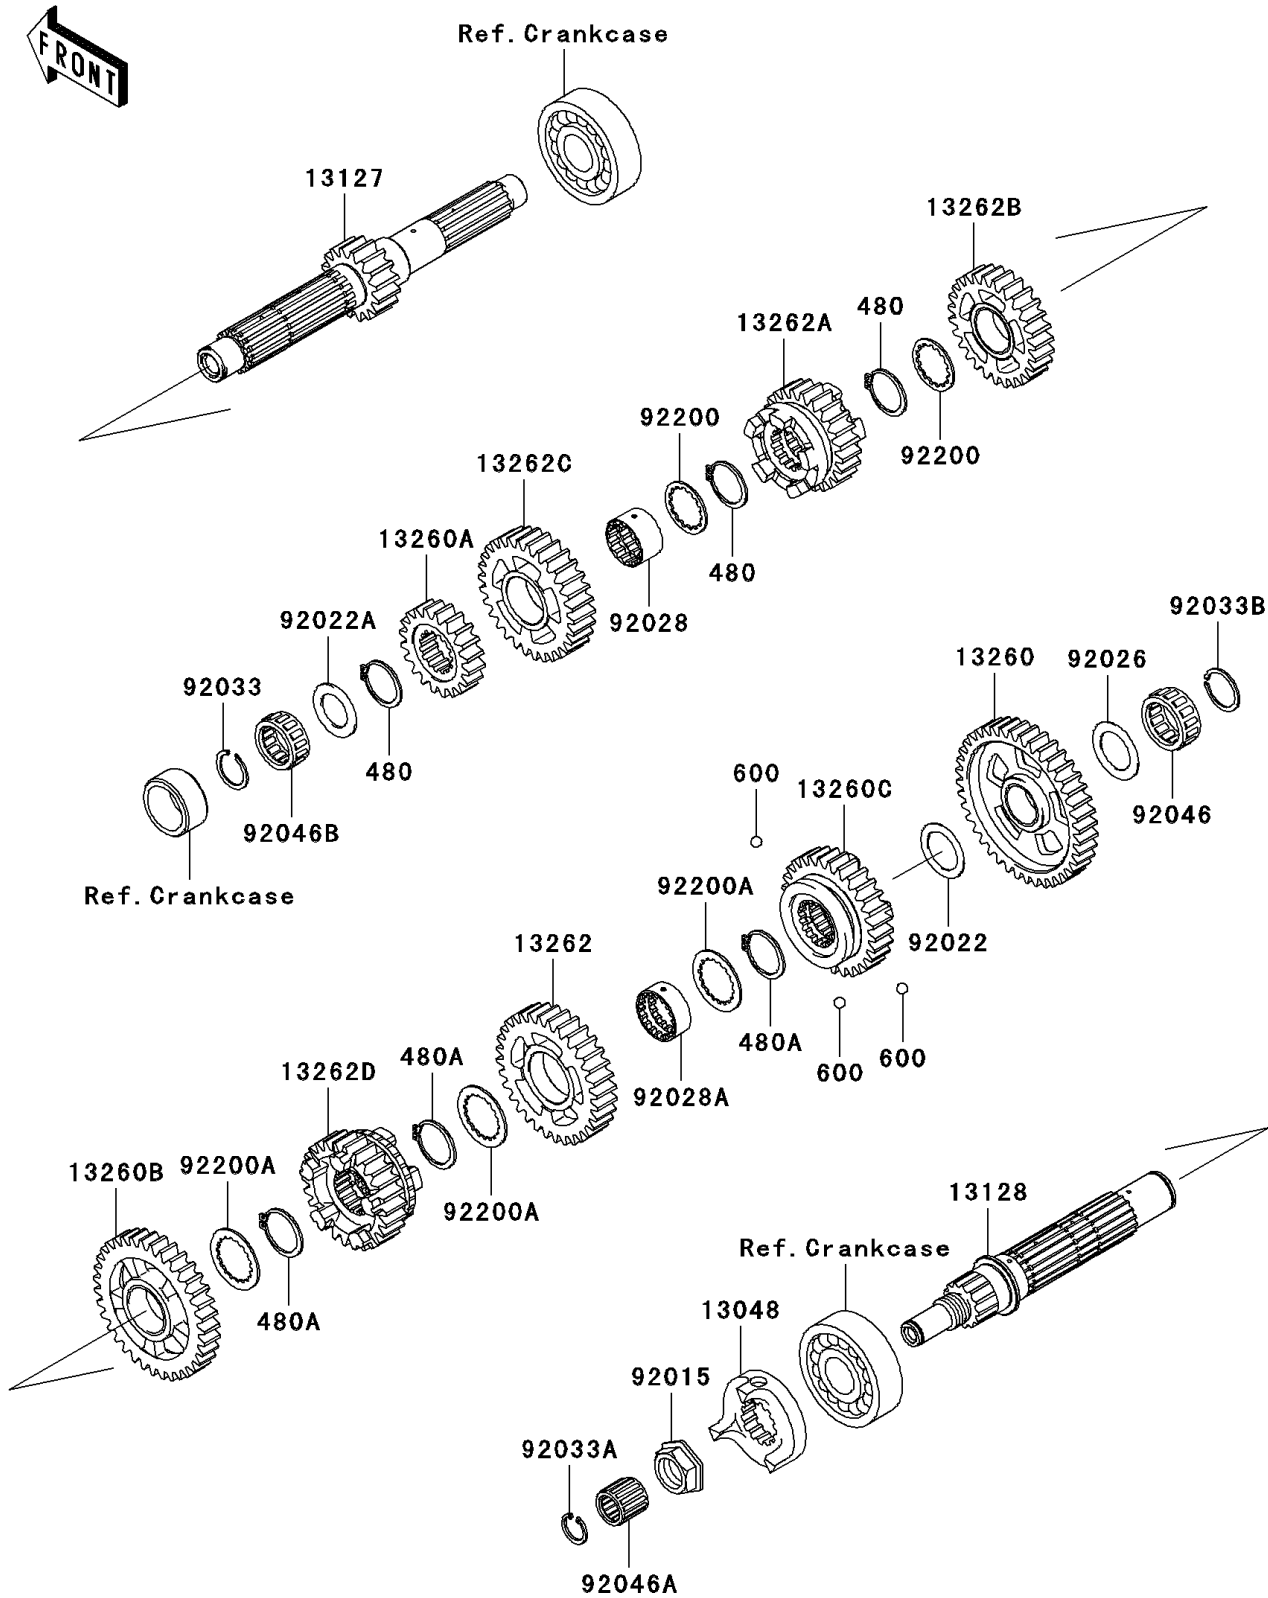

2006 Vulcan 1600 Classic PARTS DIAGRAM

Transmission

E1361

2006 Vulcan 1600 Classic PARTS LIST

Transmission

ITEM NAME	PART NUMBER	QUANTITY
-----------	-------------	----------