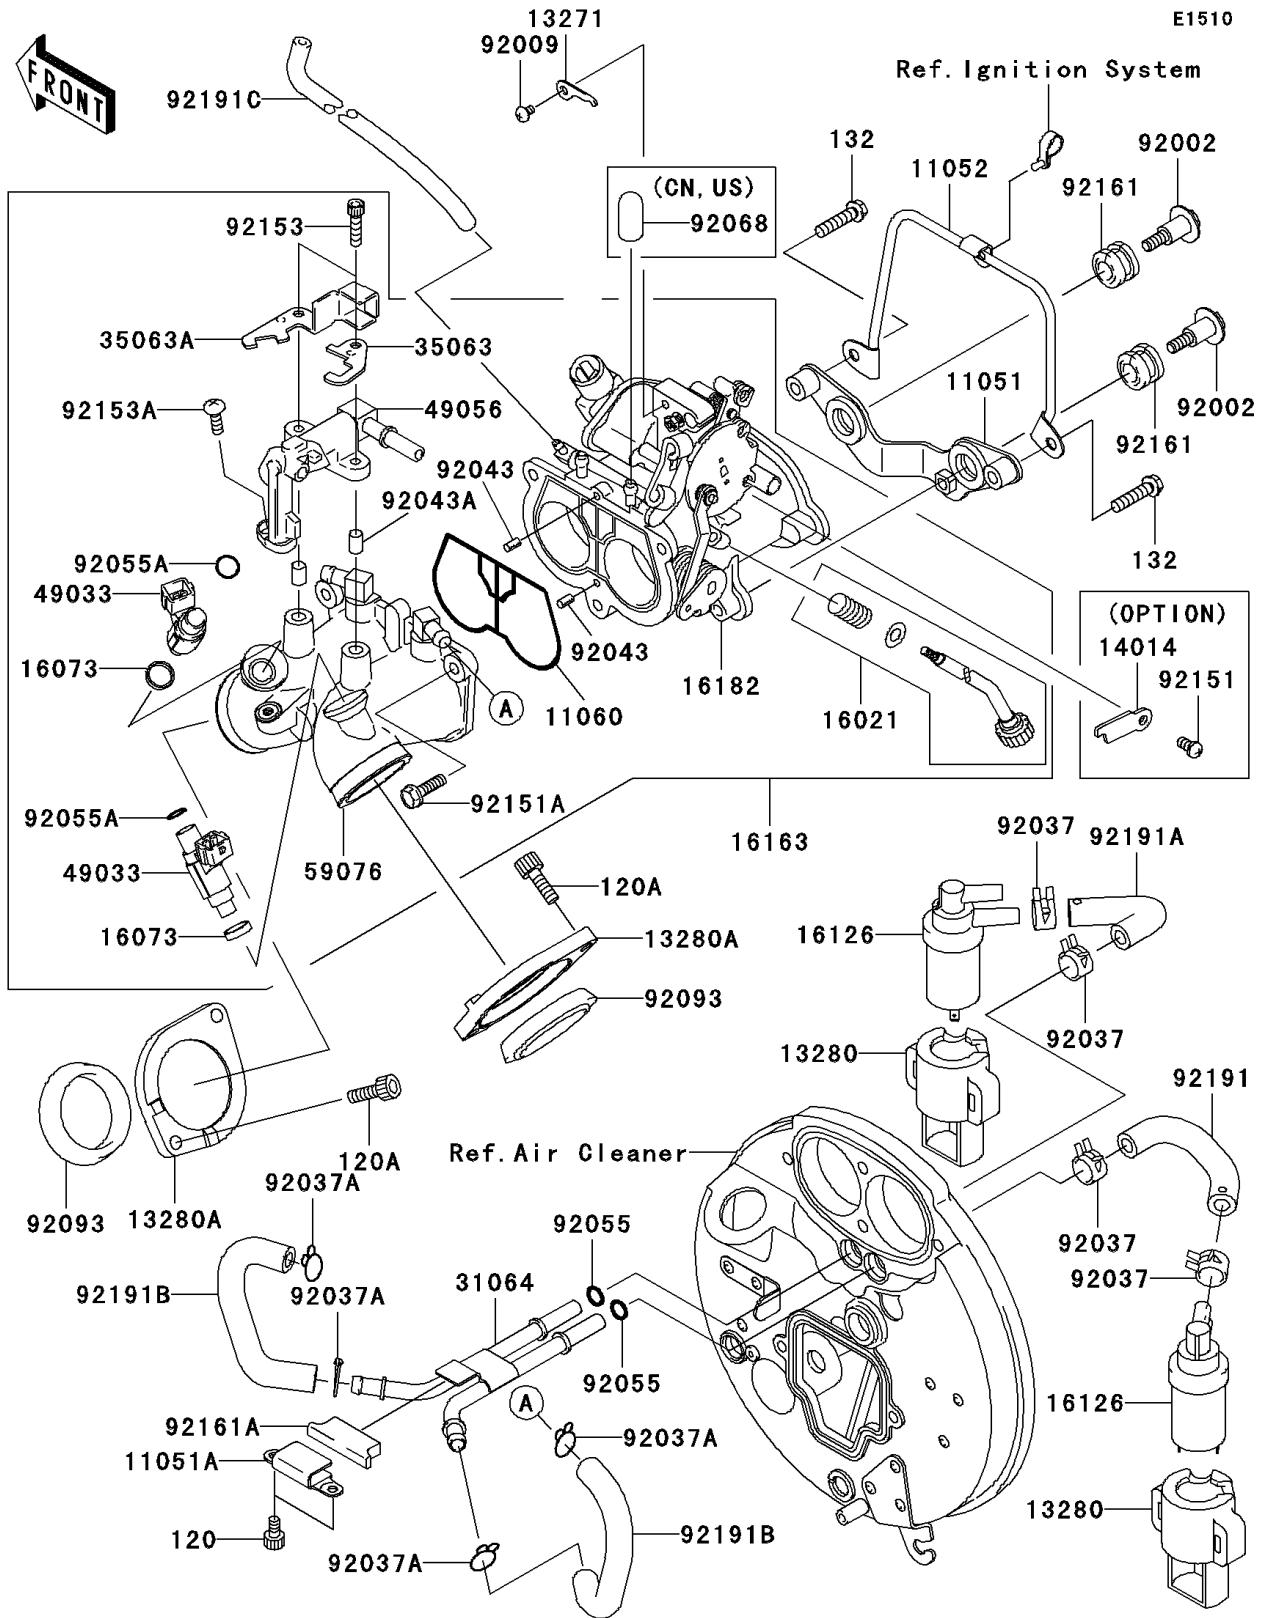

2006 Vulcan 1600 Classic PARTS DIAGRAM

Throttle

2006 Vulcan 1600 Classic PARTS LIST

Throttle

ITEM NAME	PART NUMBER	QUANTITY
-----------	-------------	----------