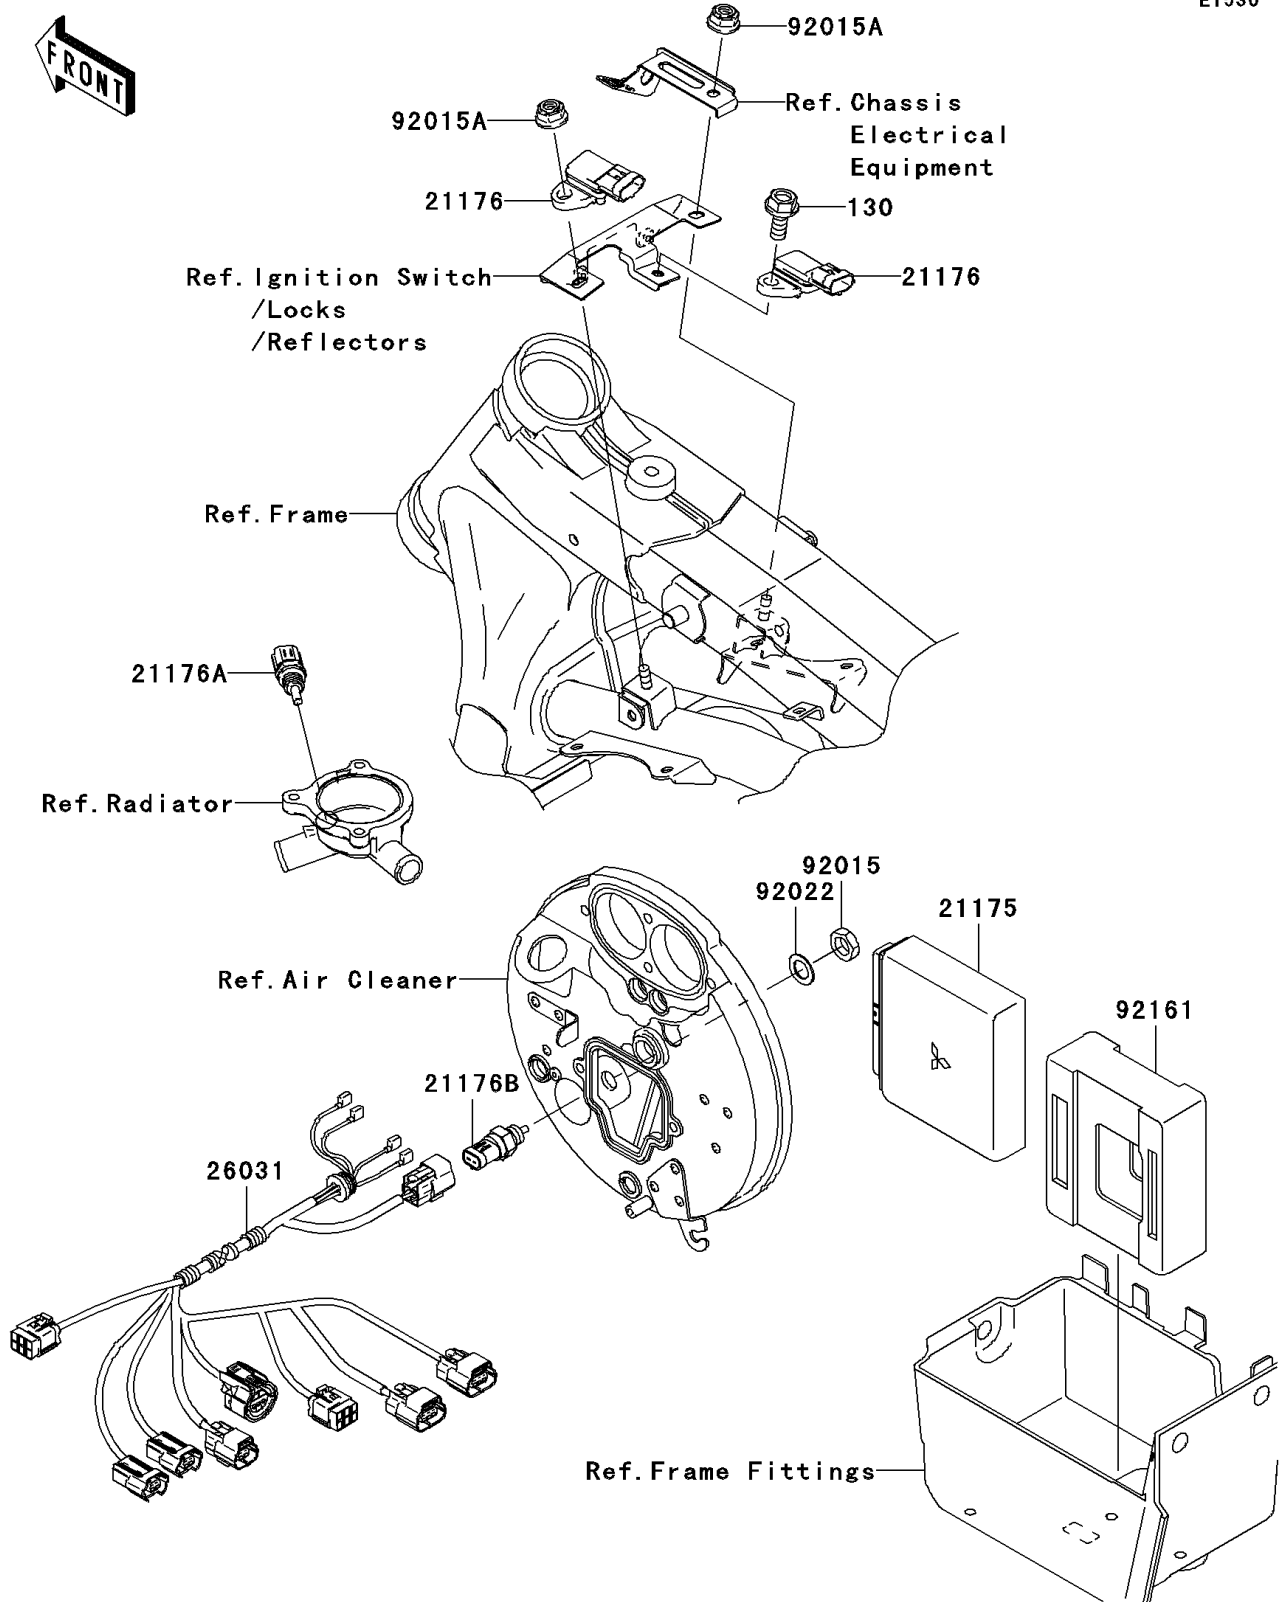

2006 Vulcan 1600 Classic PARTS DIAGRAM

Fuel Injection

E1530

2006 Vulcan 1600 Classic PARTS LIST

Fuel Injection

ITEM NAME	PART NUMBER	QUANTITY
-----------	-------------	----------