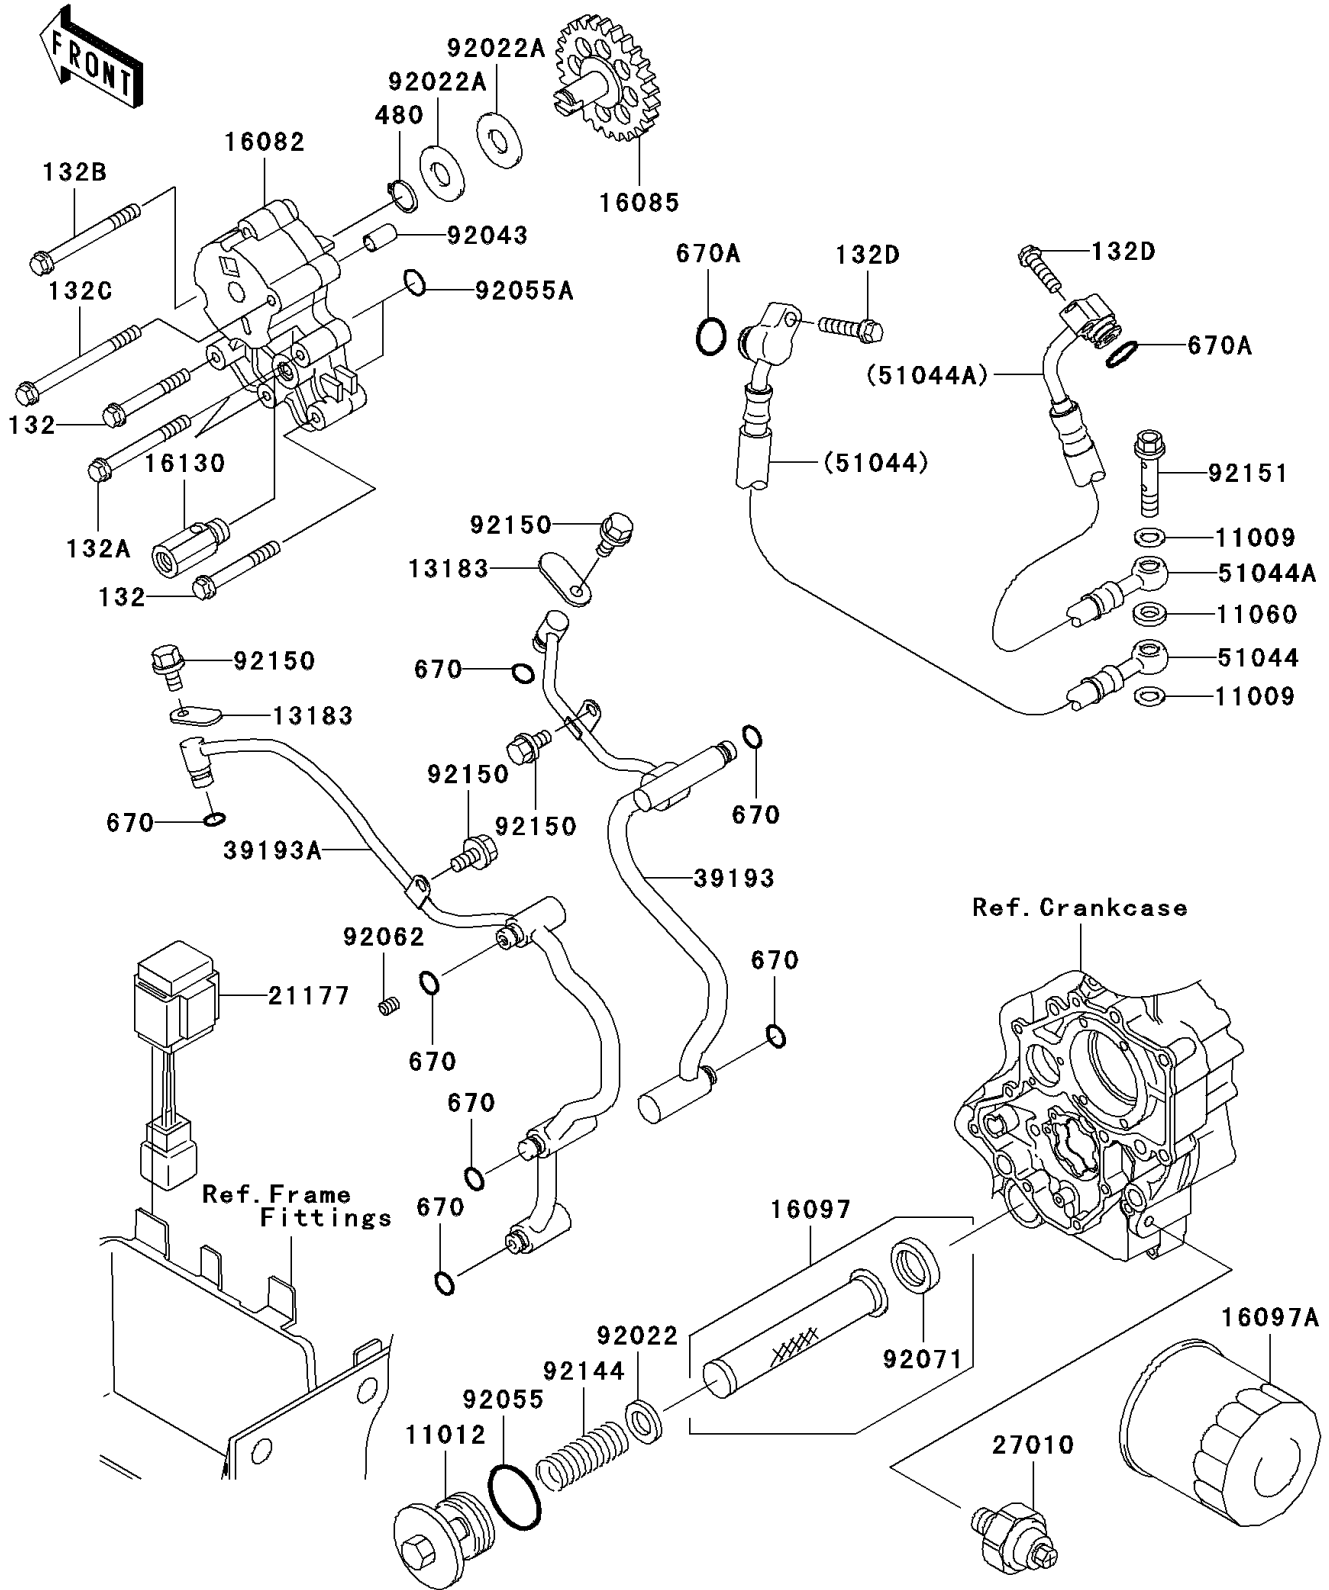

2006 Vulcan 1600 Classic PARTS DIAGRAM

Oil Pump/Oil Filter

E1710

2006 Vulcan 1600 Classic PARTS LIST

Oil Pump/Oil Filter

ITEM NAME	PART NUMBER	QUANTITY
-----------	-------------	----------