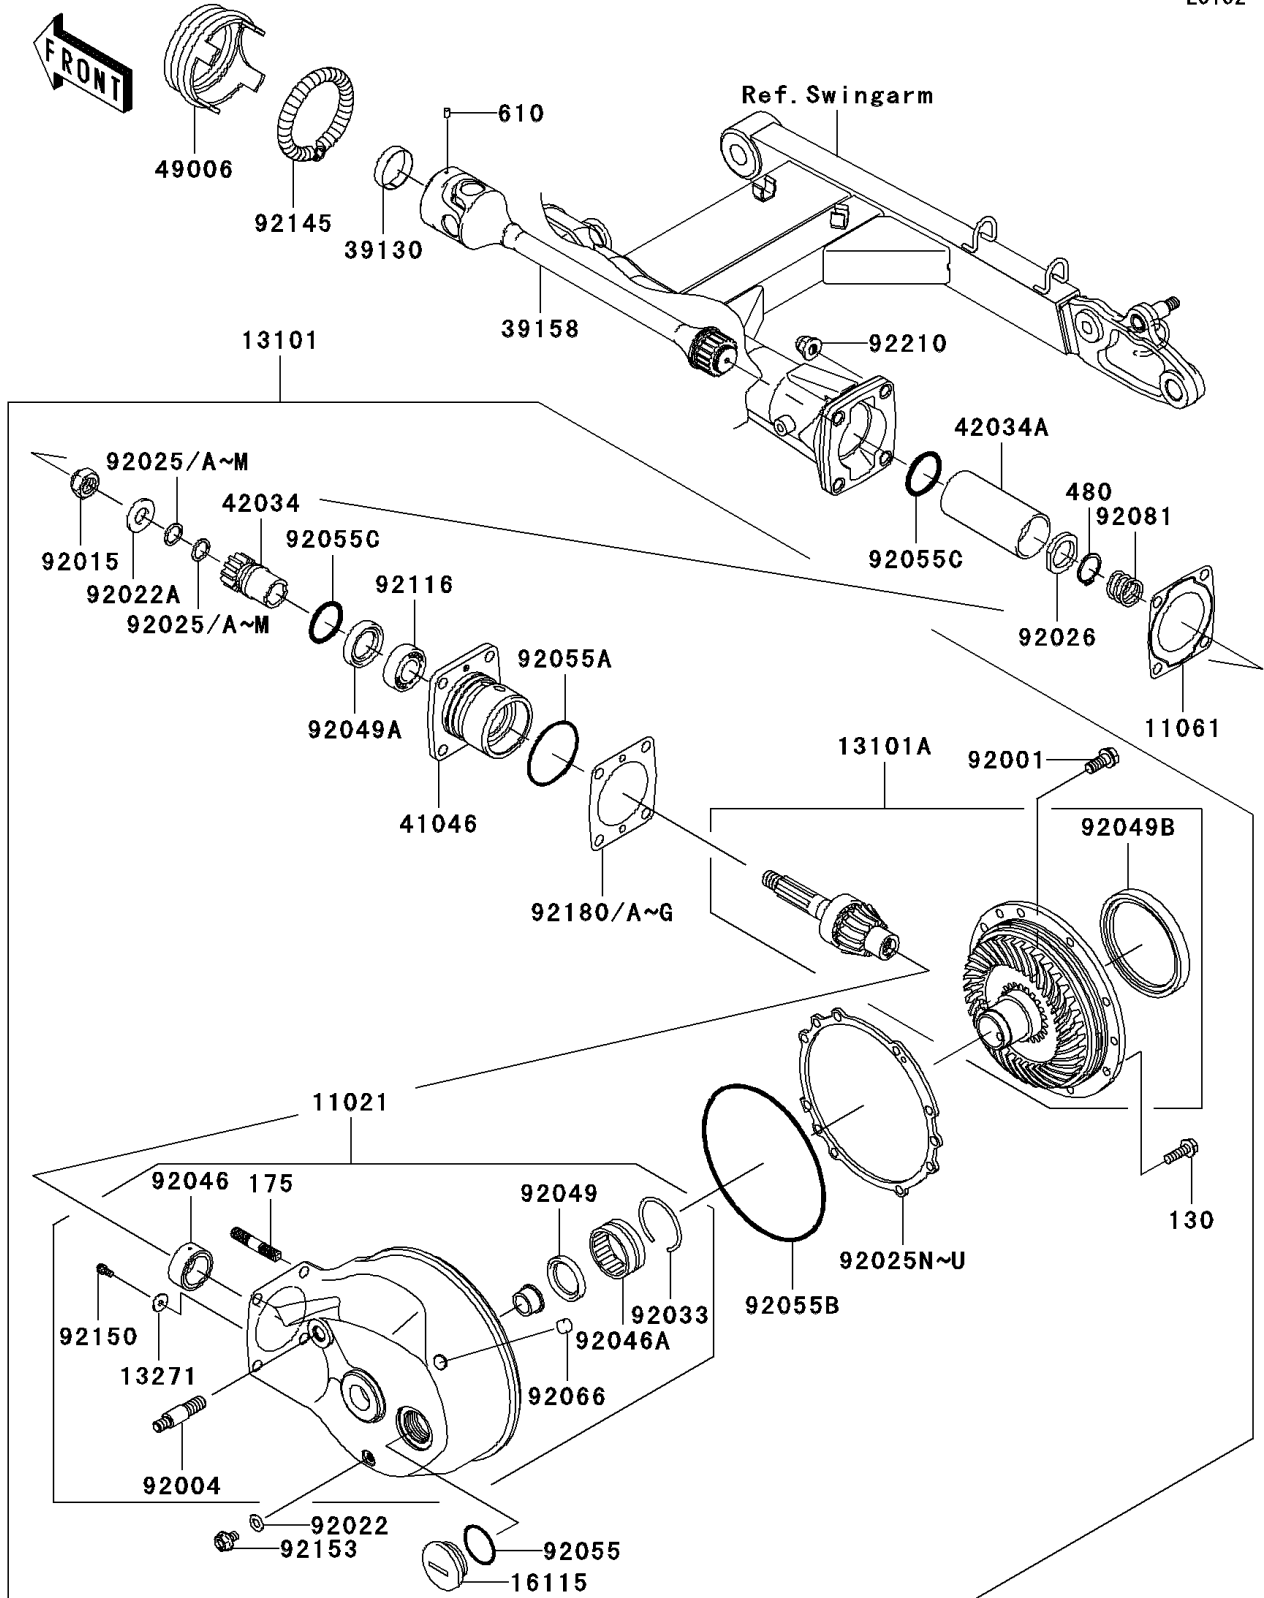

2006 Vulcan 1600 Classic PARTS DIAGRAM

Drive Shaft/Final Gear

E3132

2006 Vulcan 1600 Classic PARTS LIST

Drive Shaft/Final Gear

ITEM NAME	PART NUMBER	QUANTITY
-----------	-------------	----------