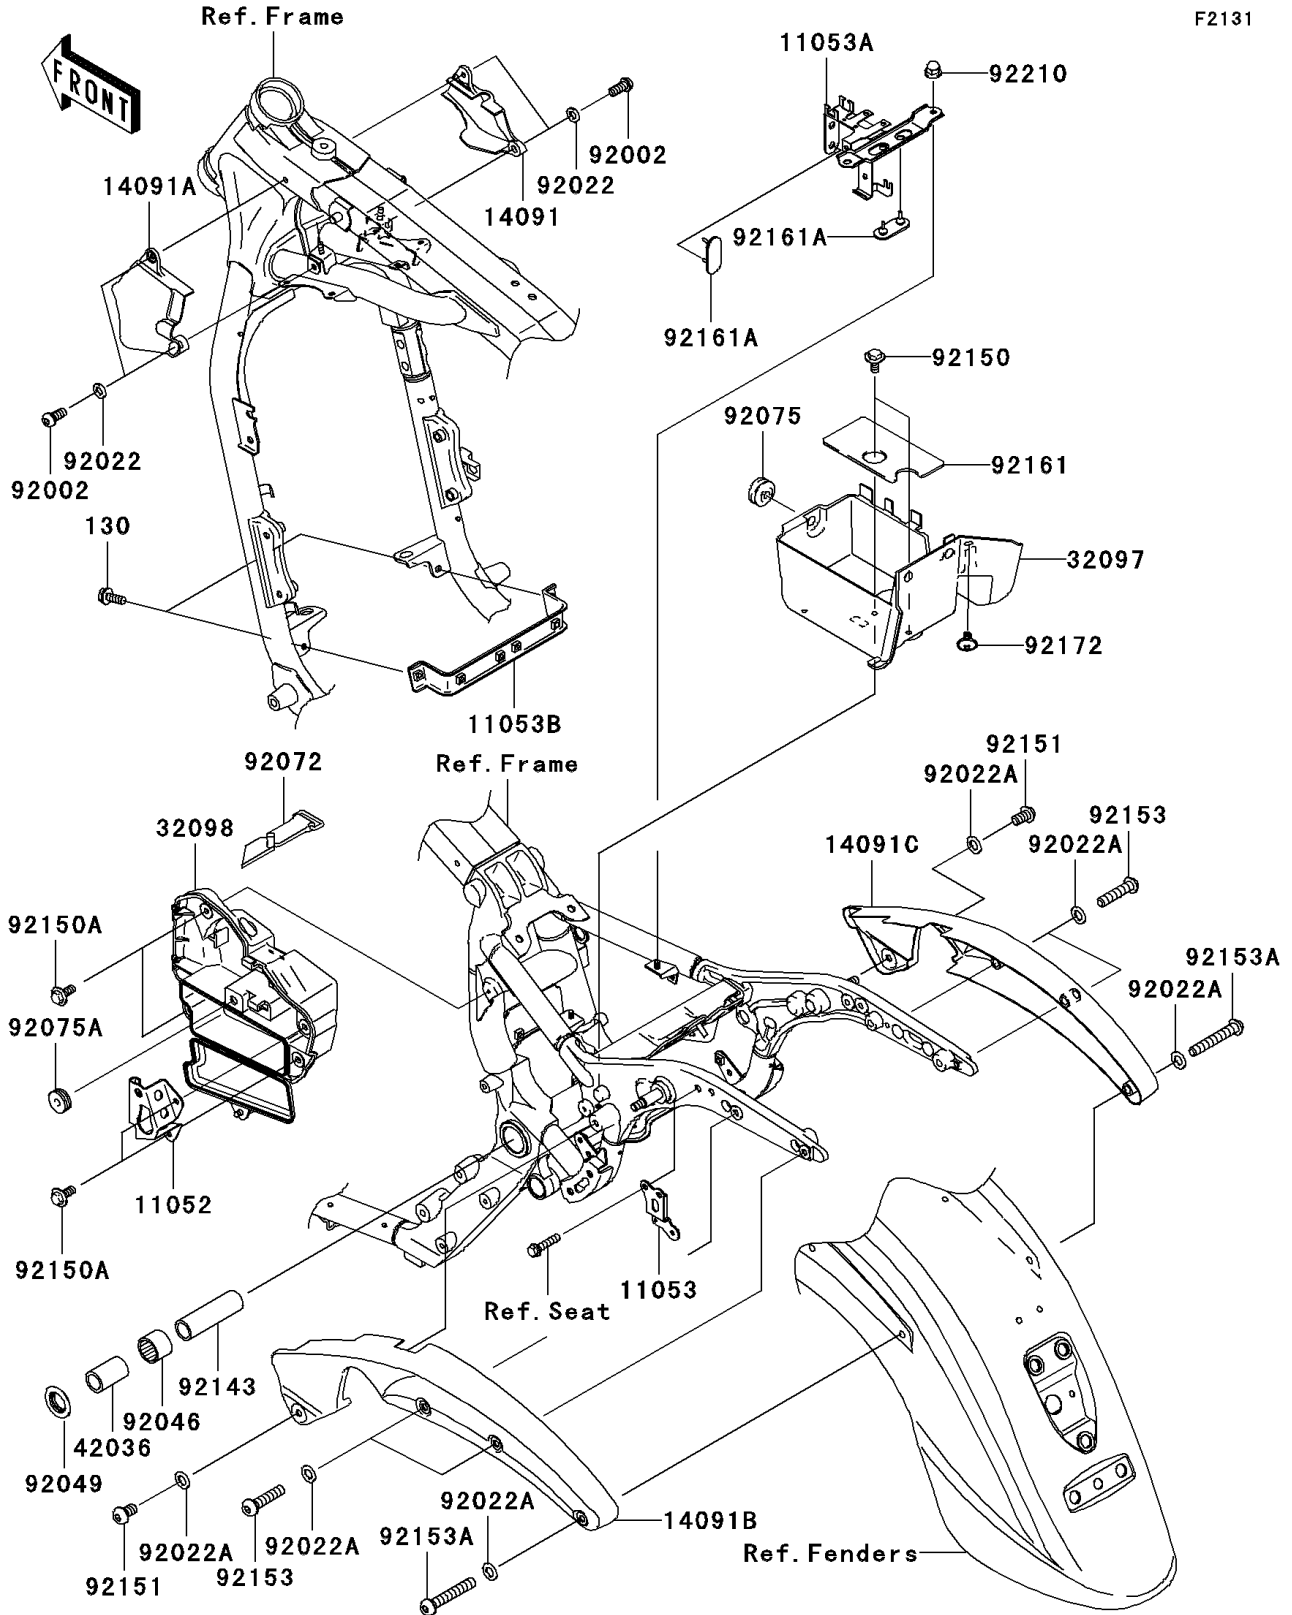

# 2006 Vulcan 1600 Classic PARTS DIAGRAM

## Frame Fittings

F2131

# 2006 Vulcan 1600 Classic PARTS LIST

Frame Fittings

ITEM NAME	PART NUMBER	QUANTITY
-----------	-------------	----------