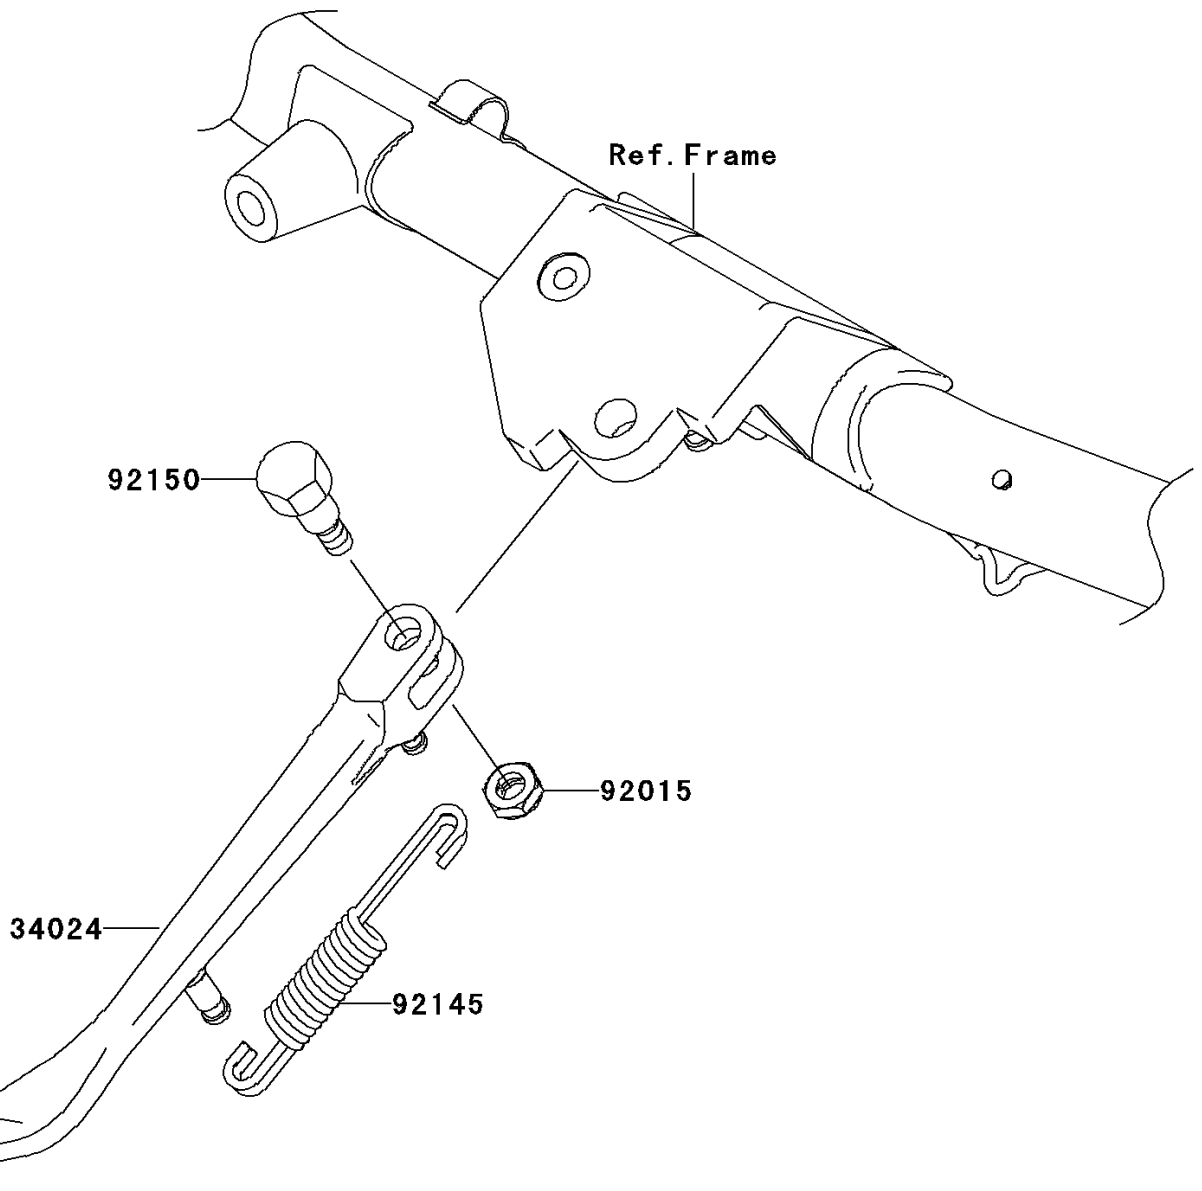

2006 Vulcan 1600 Classic PARTS DIAGRAM

Stand(s)

F2190

2006 Vulcan 1600 Classic PARTS LIST

Stand(s)

ITEM NAME	PART NUMBER	QUANTITY
STAND-SIDE (Ref # 34024)	34024-0014	1
NUT,LOCK,10MM,BLACK (Ref # 92015)	92015-1188	1
SPRING,SIDE STAND (Ref # 92145)	92145-0083	1
BOLT,SIDE STAND (Ref # 92150)	92150-1941	1