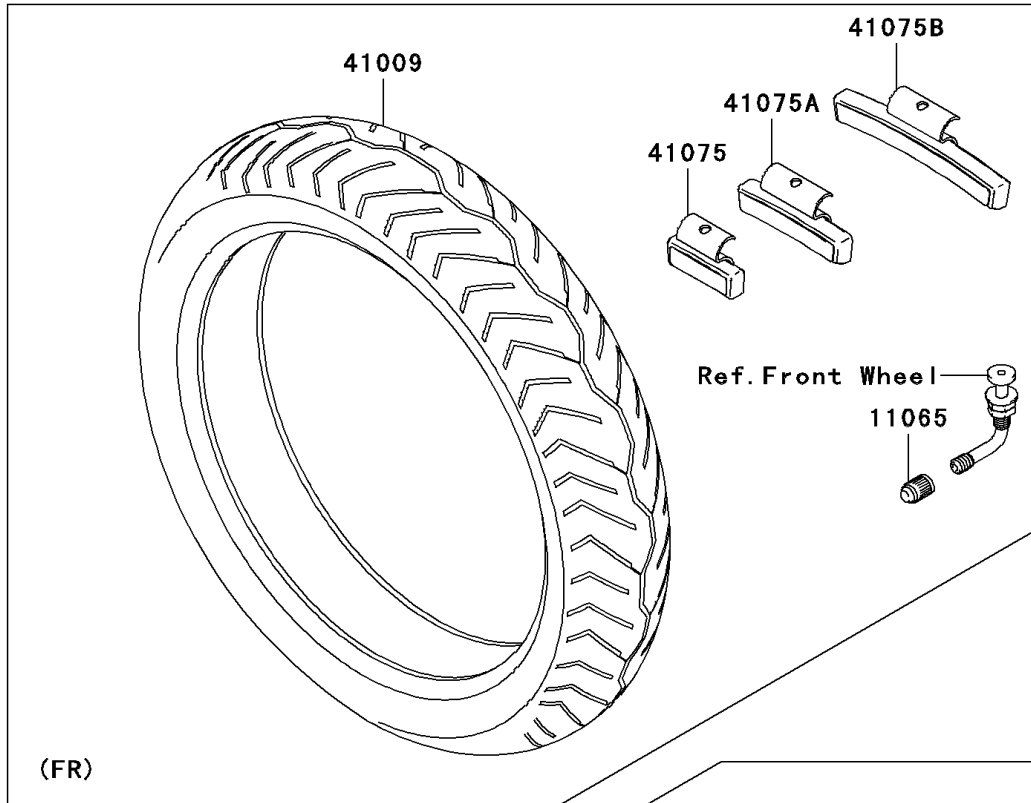

# 2006 Vulcan 1600 Classic PARTS DIAGRAM

Tires

F2210

# 2006 Vulcan 1600 Classic PARTS LIST

Tires

ITEM NAME	PART NUMBER	QUANTITY
-----------	-------------	----------