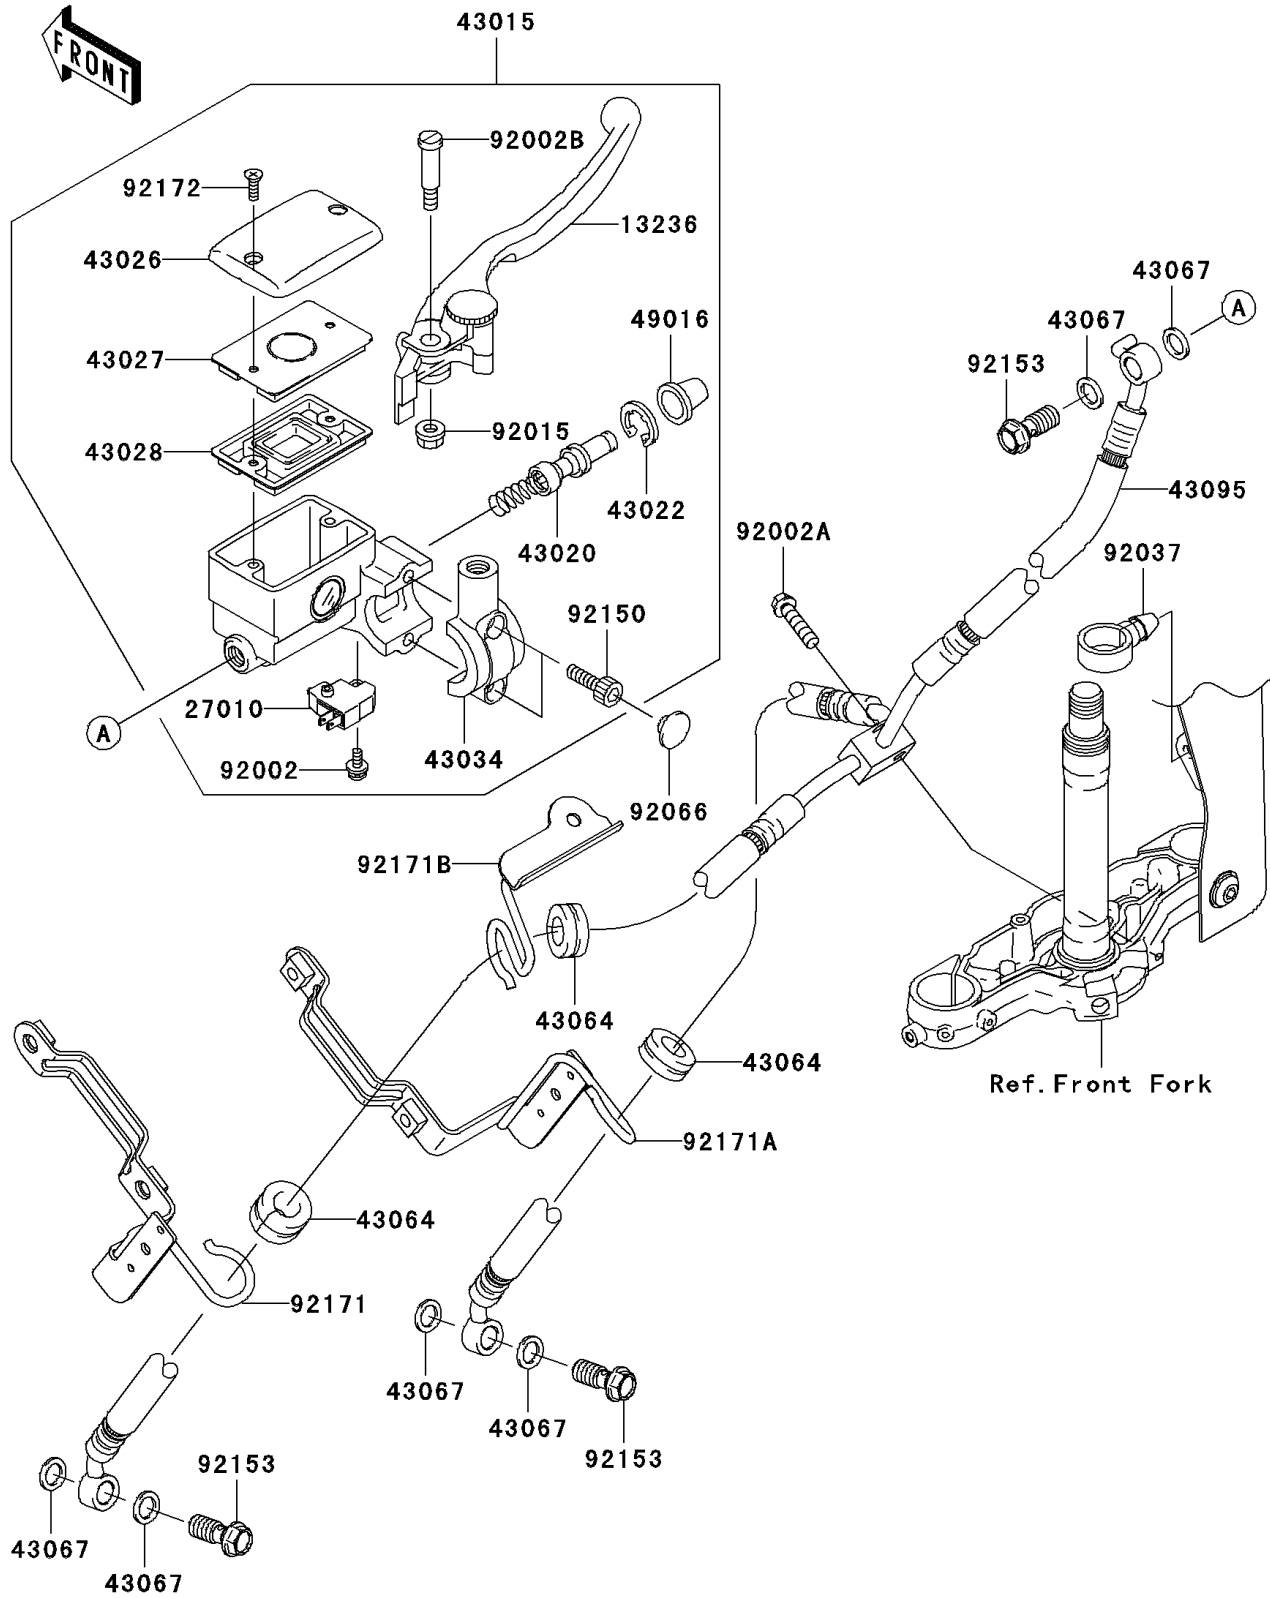

# 2006 Vulcan 1600 Classic PARTS DIAGRAM

## Front Master Cylinder

F2291

# 2006 Vulcan 1600 Classic PARTS LIST

Front Master Cylinder

ITEM NAME	PART NUMBER	QUANTITY
-----------	-------------	----------