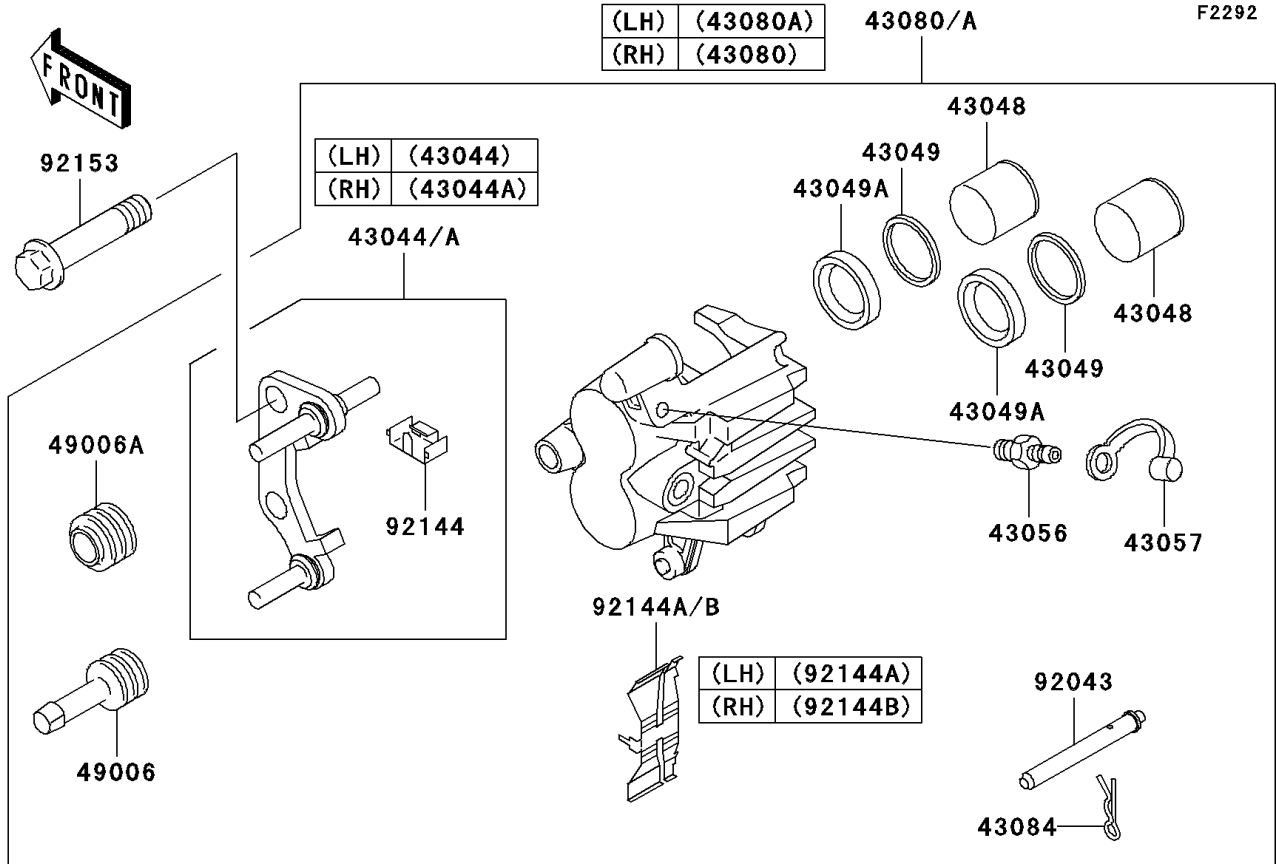

2006 Vulcan 1600 Classic PARTS DIAGRAM

Front Brake

2006 Vulcan 1600 Classic PARTS LIST

Front Brake

ITEM NAME	PART NUMBER	QUANTITY
-----------	-------------	----------