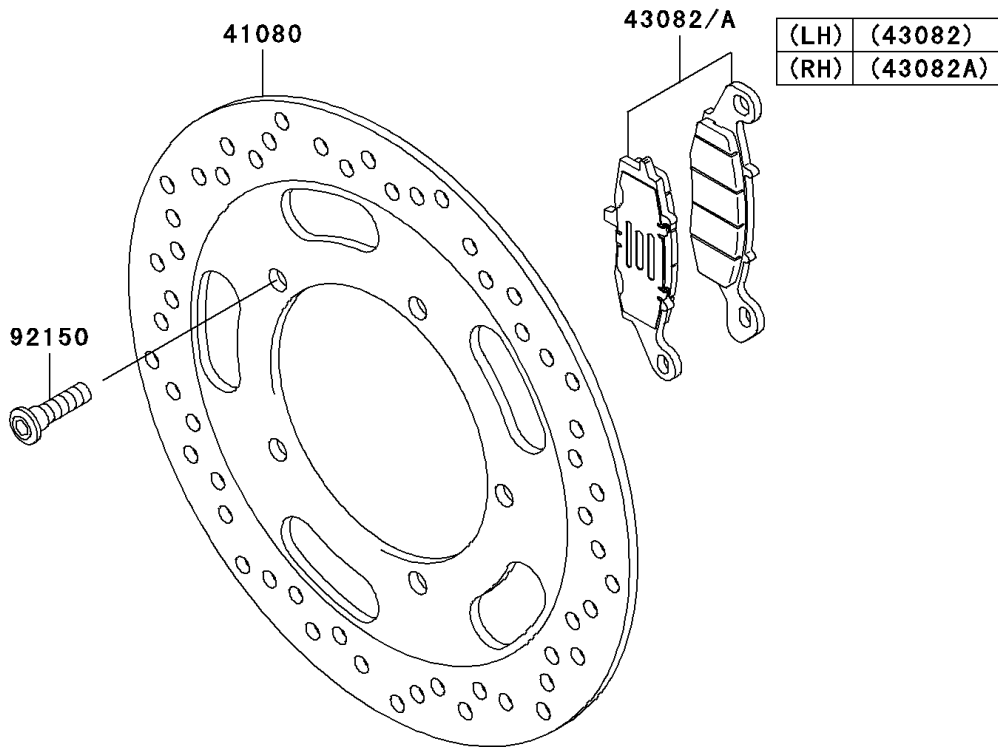

2006 Vulcan 1600 Classic PARTS DIAGRAM

Front Brake

2006 Vulcan 1600 Classic PARTS LIST

Front Brake

ITEM NAME	PART NUMBER	QUANTITY
-----------	-------------	----------