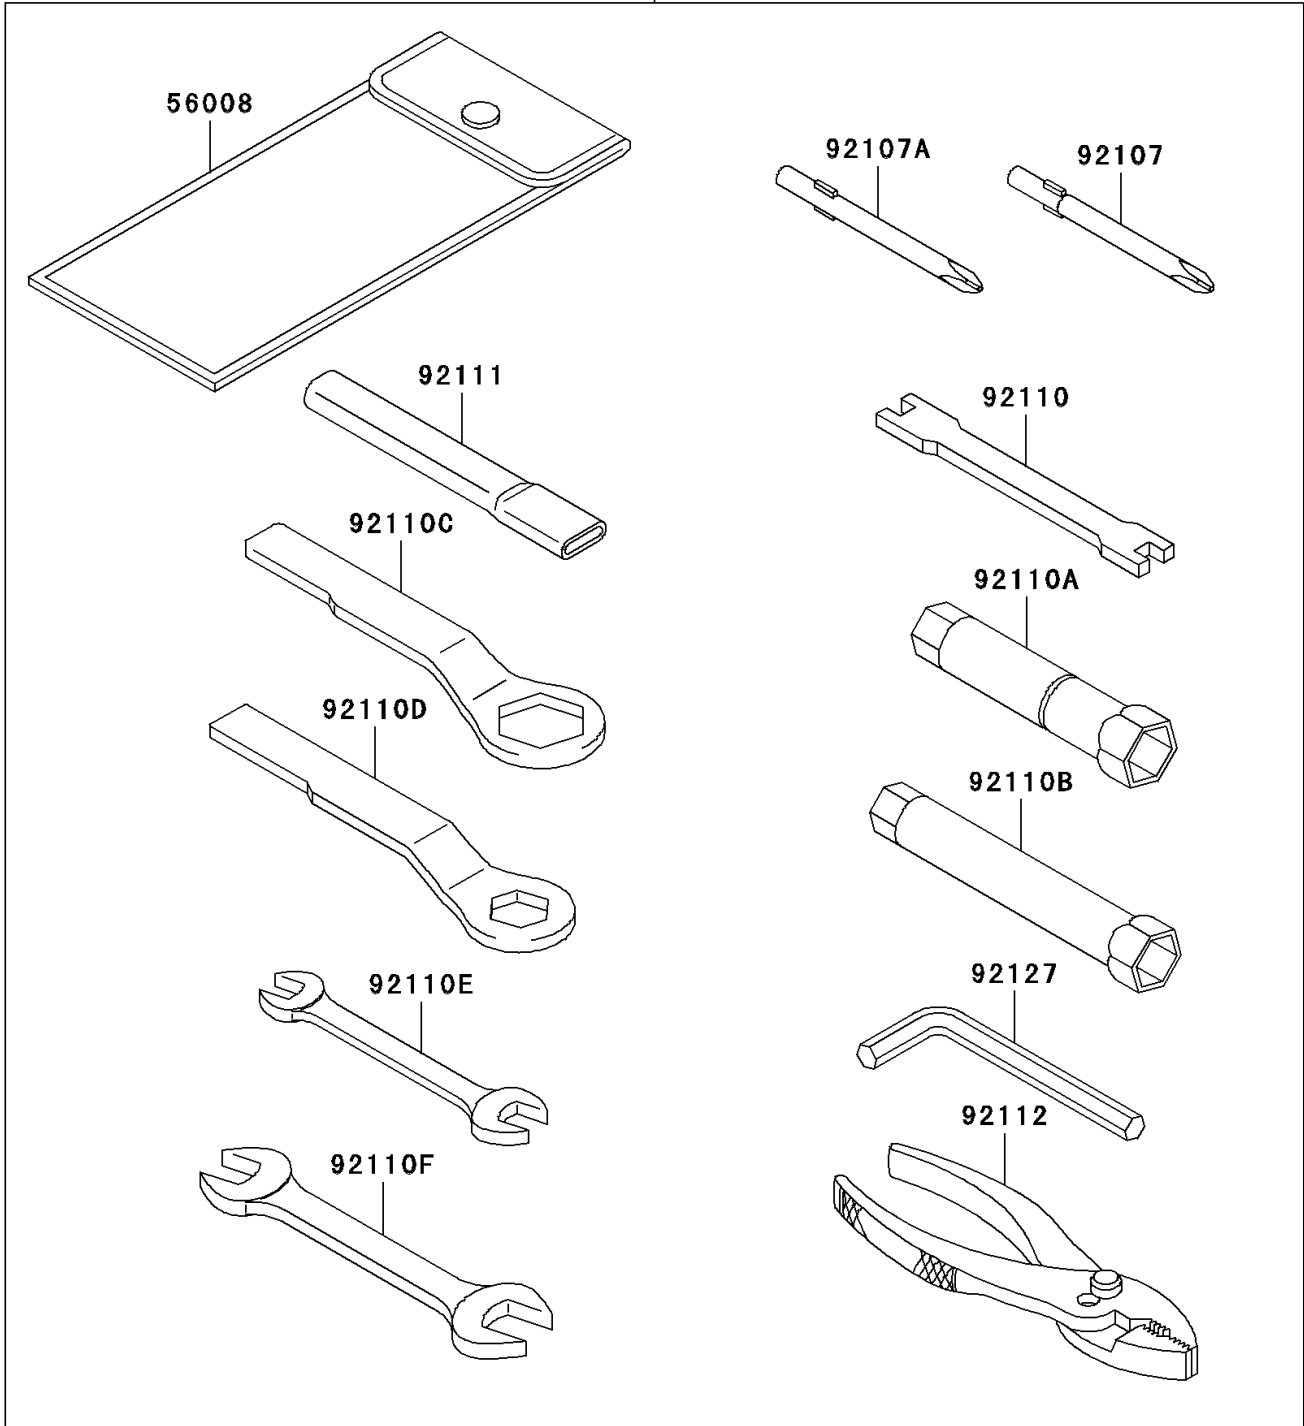

2008 KLR™ 650 PARTS DIAGRAM

Owner's Tools

F2810

56007

2008 KLR™ 650 PARTS LIST

Owner's Tools

ITEM NAME	PART NUMBER	QUANTITY
TOOL-KIT (Ref # 56007)	56007-0039	1
BAG,TOOL (Ref # 56008)	56008-1075	1
TOOL-DRIVER,#3PHILLIPS (Ref # 92107)	92107-005	1
TOOL-DRIVER,#2PHILLIPS (Ref # 92107A)	92107-1053	1
TOOL-WRENCH,SPOKE (Ref # 92110)	92110-1016	1
TOOL-WRENCH,BOX,18MM (Ref # 92110A)	92110-1111	1
TOOL-WRENCH,BOX,12MM (Ref # 92110B)	92110-1131	1
TOOL-WRENCH,BOX END,27MM (Ref # 92110C)	92110-1147	1
TOOL-WRENCH,BOX END,19MM (Ref # 92110D)	92110-1151	1
TOOL-WRENCH,OPEN END,10X12 (Ref # 92110E)	92110-1152	1
TOOL-WRENCH,OPEN END,14X17 (Ref # 92110F)	92110-1153	1
TOOL-BAR,BOX END WRENCH (Ref # 92111)	92111-1051	1
TOOL-PLIERS (Ref # 92112)	92112-1001	1
TOOL-WRENCH,ALLEN,6MM (Ref # 92127)	92127-003	1