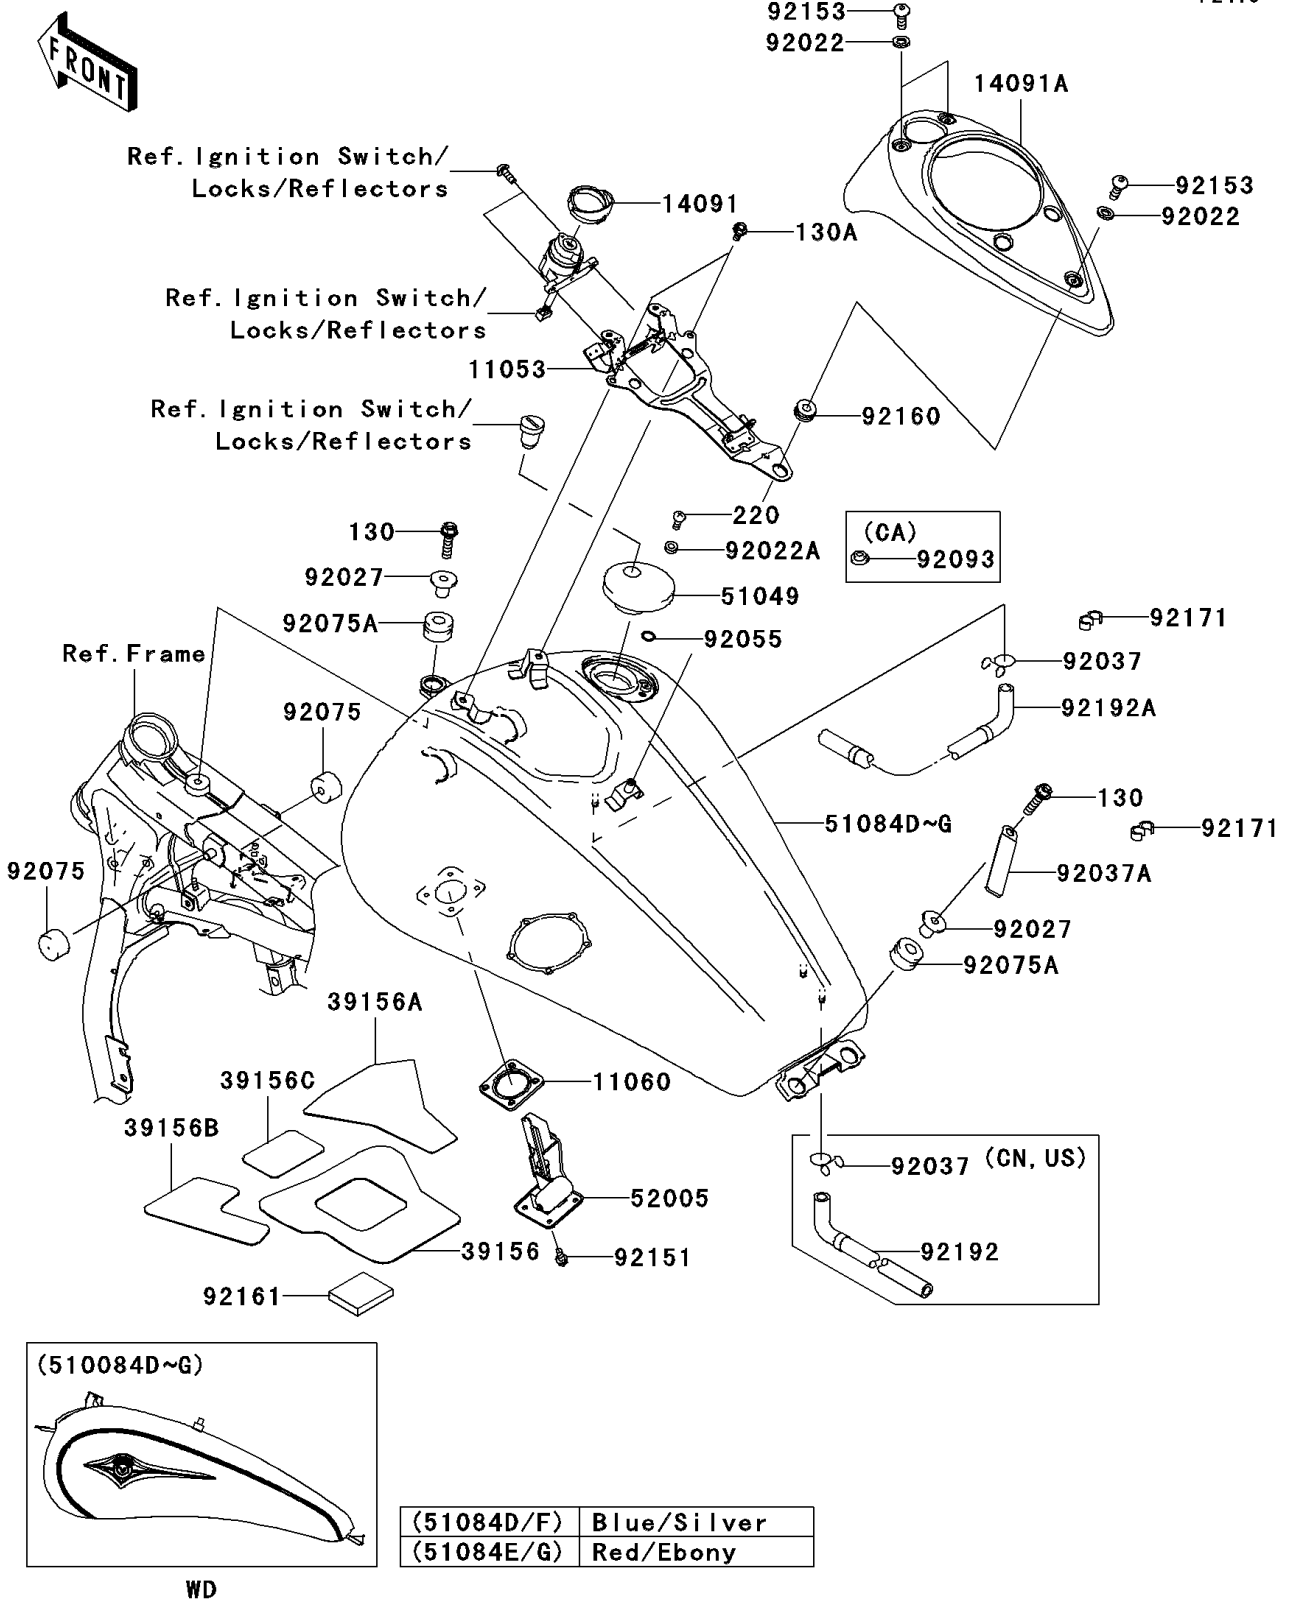

2006 Vulcan 1600 Classic PARTS DIAGRAM

Fuel Tank

F2410

2006 Vulcan 1600 Classic PARTS LIST

Fuel Tank

ITEM NAME	PART NUMBER	QUANTITY
BRACKET,METER COVER (Ref # 11053)	11053-0275	1
GASKET,FUEL GAUGE (Ref # 11060)	11060-1952	1
COVER,IGNITION SWITCH (Ref # 14091)	14091-0088	1
COVER,METER (Ref # 14091A)	14091-0091	1
PAD,FUEL TANK,CNT,RR (Ref # 39156)	39156-0019	1
PAD,FUEL TANK,RH (Ref # 39156A)	39156-0020	1
PAD,FUEL TANK,LH (Ref # 39156B)	39156-0021	1
PAD,FUEL TANK,CNT,FR (Ref # 39156C)	39156-0022	1
CAP-TANK,FUEL (Ref # 51049)	51049-0003	1
BOLT-FLANGED,8X30 (Ref # 130)	130H0830	3
BOLT-FLANGED,6X14 (Ref # 130A)	130J0614	2
SCREW-PAN-CROS,5X10 (Ref # 220)	220D0510	2
GAUGE,FUEL (Ref # 52005)	52005-0004	1
WASHER,6.2X11X1.5 (Ref # 92022)	92022-183	3
WASHER,5.1X10X1.0 (Ref # 92022A)	92022-1977	2
COLLAR,L=19.3 (Ref # 92027)	92027-1780	3
CLAMP,TUBE (Ref # 92037)	92037-147	2
CLAMP,HARNESS,L=100 (Ref # 92037A)	92037-1636	1
RING-O,ID=9 (Ref # 92055)	92055-1552	2
DAMPER,FUEL TANK (Ref # 92075)	92075-125	2
DAMPER (Ref # 92075A)	92075-1736	3
BOLT,5X12 (Ref # 92151)	92151-1599	4
BOLT,SOCKET,6X10 (Ref # 92153)	92153-1096	3
DAMPER (Ref # 92160)	92160-1162	1
DAMPER (Ref # 92161)	92161-1338	1
CLAMP (Ref # 92171)	92171-1184	2
TUBE,DRAIN (Ref # 92192A)	92192-0038	1
TANK-COMP-FUEL,BLUE/SILVER (Ref # 51084D)	51084-5078-728	1
TANK-COMP-FUEL,RED/EBONY (Ref # 51084E)	51084-5079-827	1

2006 Vulcan 1600 Classic PARTS LIST

Fuel Tank

ITEM NAME	PART NUMBER	QUANTITY
TANK-COMP-FUEL,BLUE/SILVER (Ref # 51084F)	51084-5129-728	1
TANK-COMP-FUEL,RED/EBONY (Ref # 51084G)	51084-5130-827	1
CLAMP,TUBE (Ref # 92037)	92037-147	1
CLAMP,TUBE (Ref # 92037)	92037-147	2
SEAL,FUEL TANK CAP (Ref # 92093)	92093-1030	1
TUBE,BREATHER (Ref # 92192)	92192-0024	1