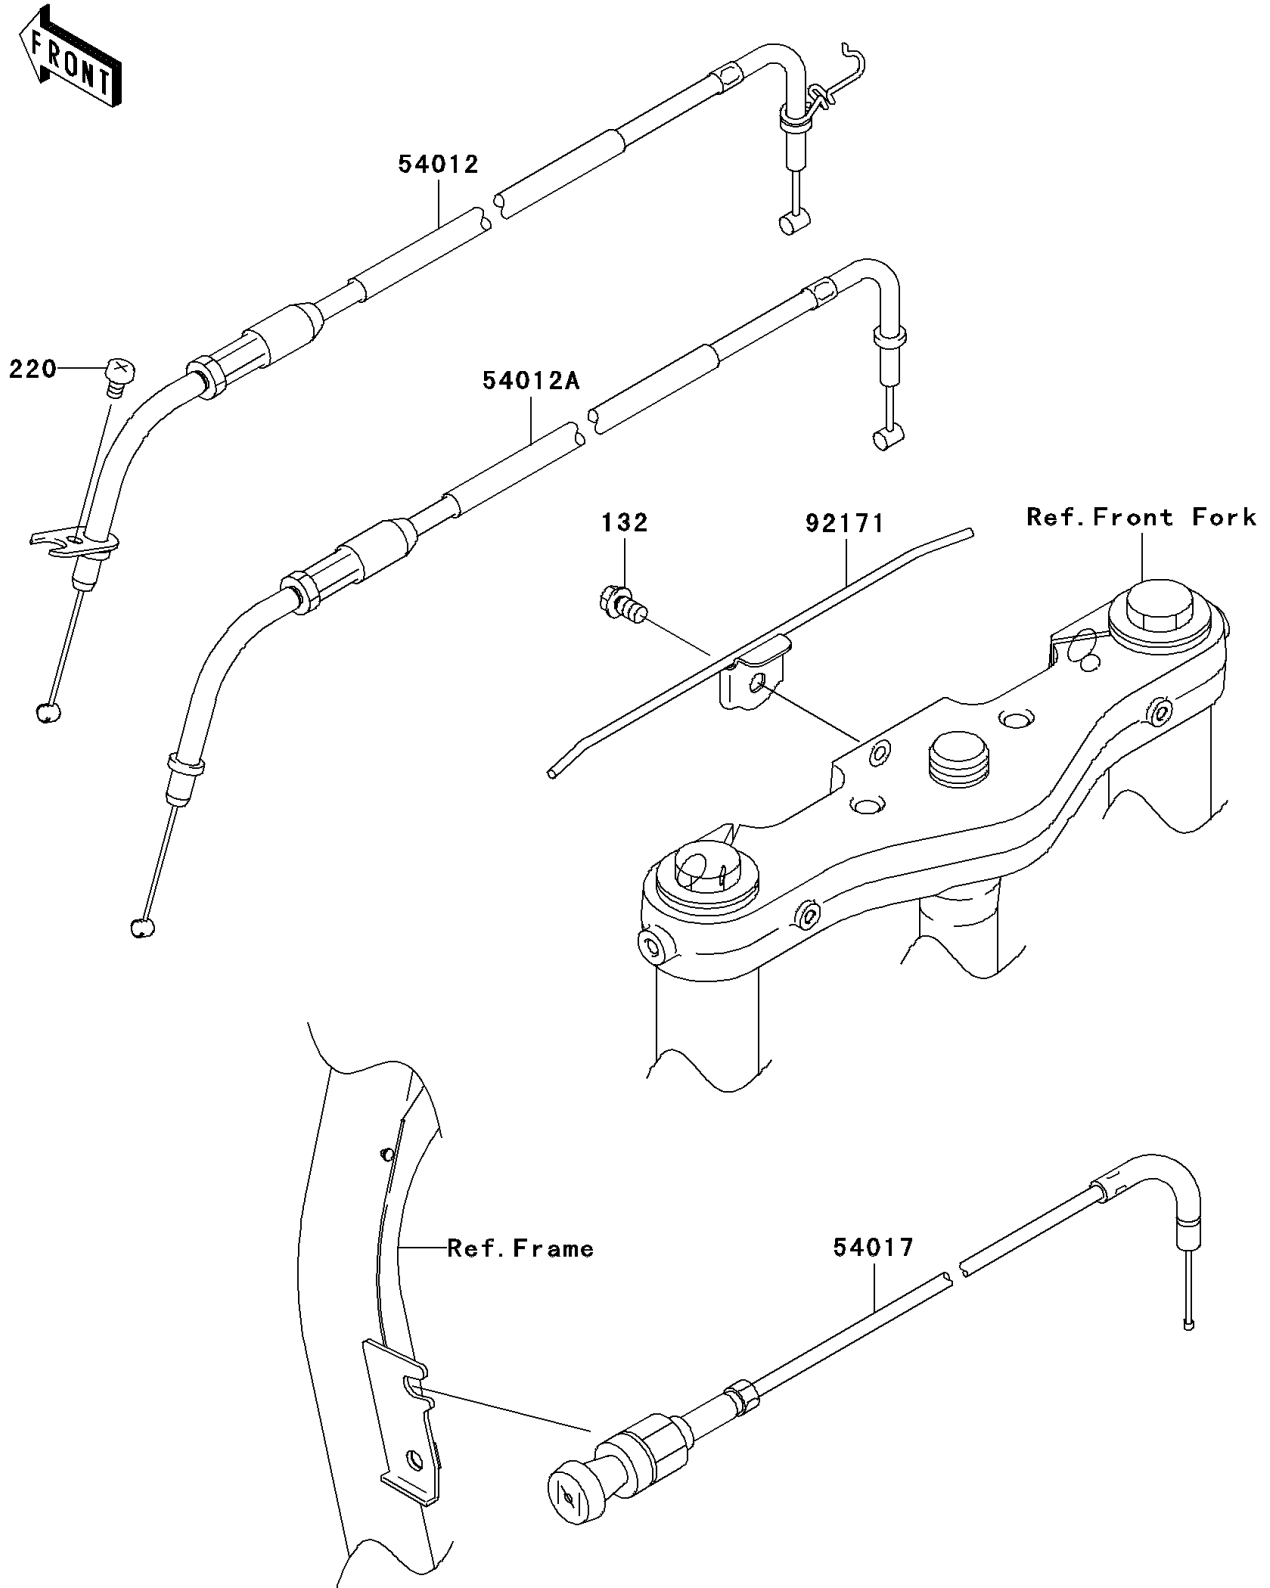

2006 Vulcan 1600 Classic PARTS DIAGRAM

Cables

F2540

2006 Vulcan 1600 Classic PARTS LIST

Cables

ITEM NAME	PART NUMBER	QUANTITY
BOLT-FLANGED-SMALL,6X10 (Ref # 132)	132L0610	1
SCREW-PAN-CROSS,5X14 (Ref # 220)	220F0514	1
CABLE-THROTTLE,OPENING (Ref # 54012)	54012-0069	1
CABLE-THROTTLE,CLOSING (Ref # 54012A)	54012-0070	1
CABLE-STARTER (Ref # 54017)	54017-1202	1
CLAMP,CABLE&HOSE (Ref # 92171)	92171-0057	1