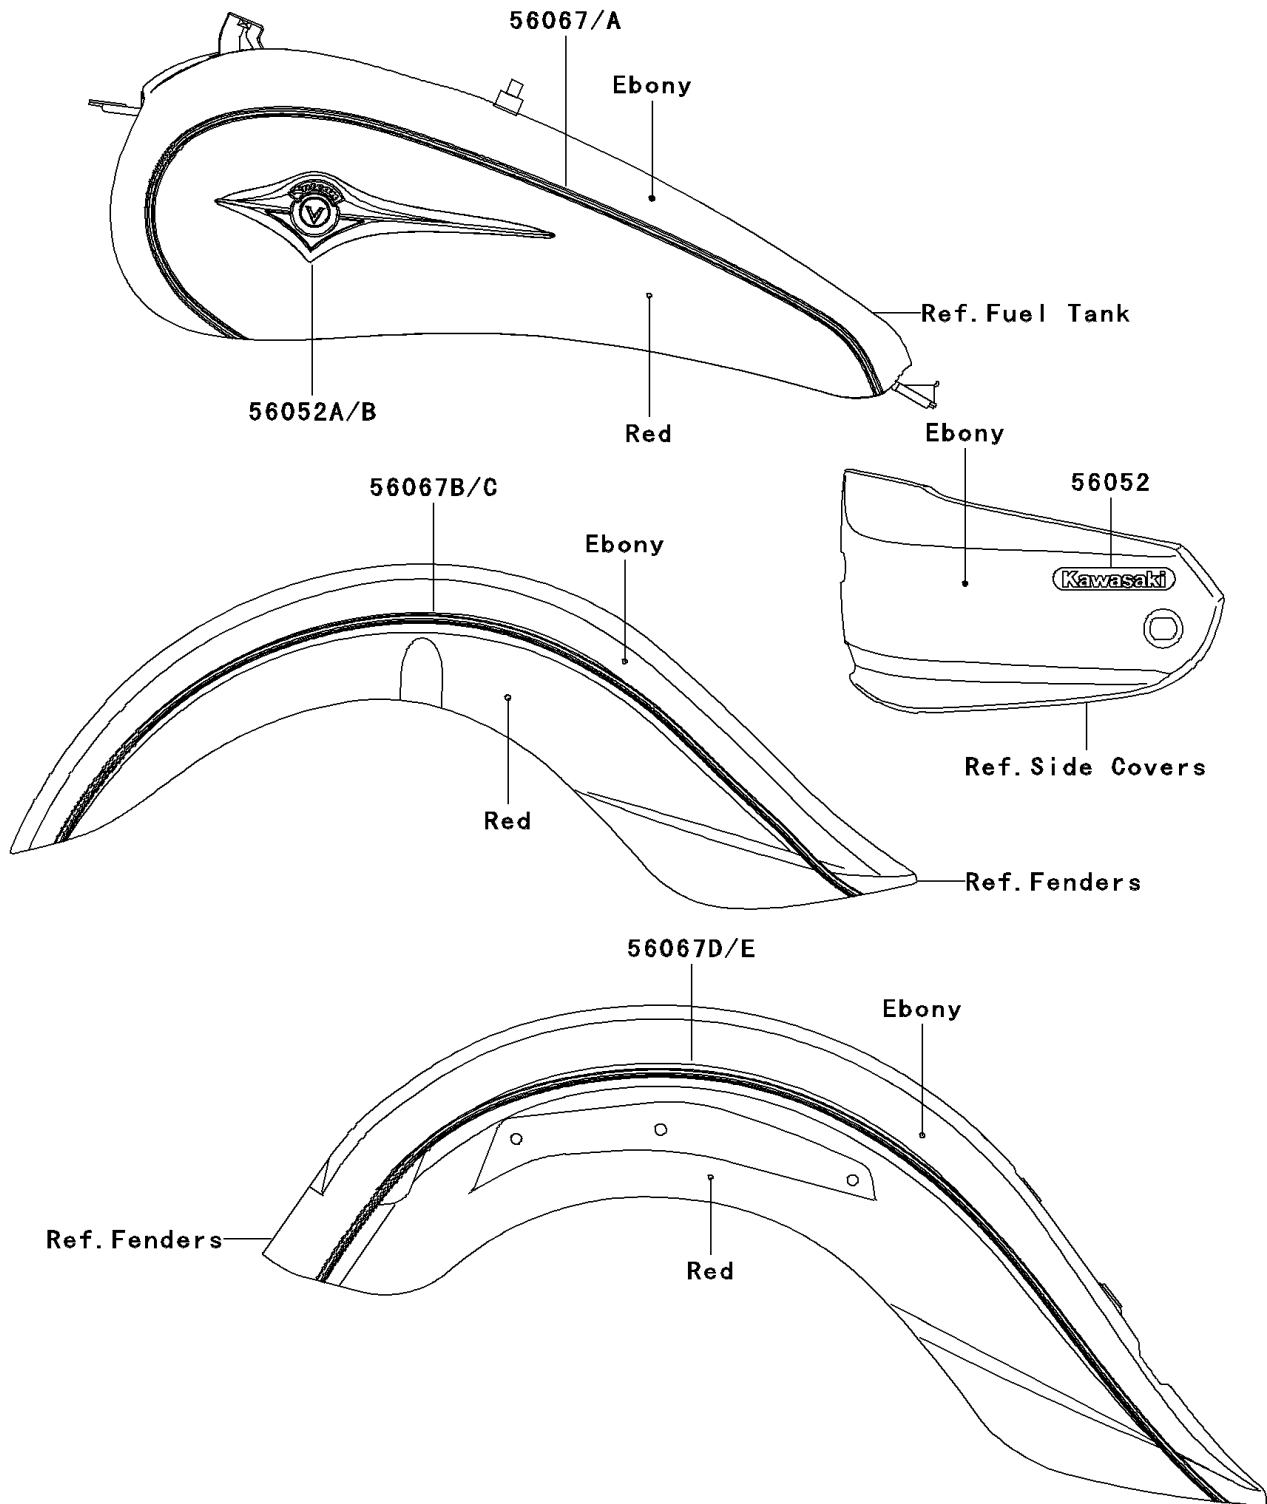

# 2006 Vulcan 1600 Classic PARTS DIAGRAM

Decals(Red/Ebony)(CA,US)

F2861

## 2006 Vulcan 1600 Classic PARTS LIST

Decals(Red/Ebony)(CA,US)

ITEM NAME	PART NUMBER	QUANTITY
MARK,SIDE COVER,KAWASAKI (Ref # 56052)	56052-1533	2
MARK,FUEL TANK,LH (Ref # 56052A)	56052-1883	1
MARK,FUEL TANK,RH (Ref # 56052B)	56052-1884	1
PATTERN,FUEL TANK,LH (Ref # 56067)	56067-0460	1
PATTERN,FUEL TANK,RH (Ref # 56067A)	56067-0461	1
PATTERN,FR FENDER,LH (Ref # 56067B)	56067-0462	1
PATTERN,FR FENDER,RH (Ref # 56067C)	56067-0463	1
PATTERN,RR FENDER,LH (Ref # 56067D)	56067-0464	1
PATTERN,RR FENDER,RH (Ref # 56067E)	56067-0465	1