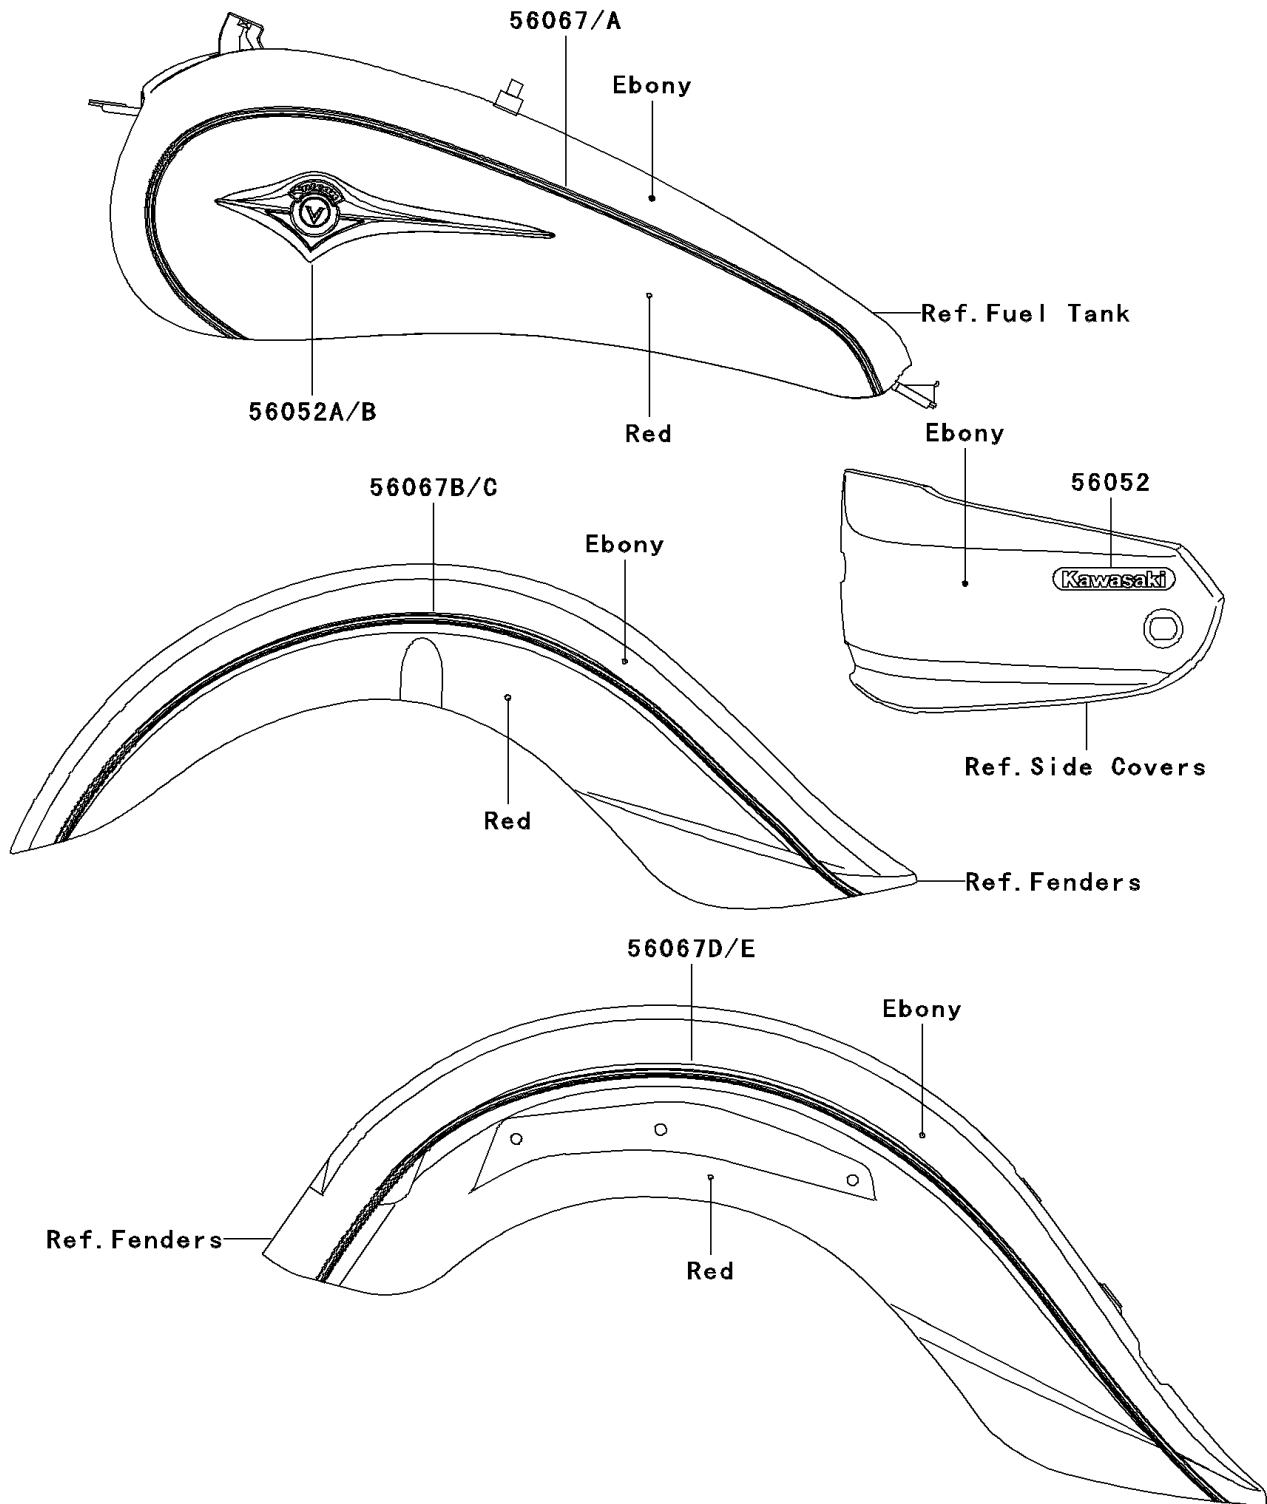

# 2006 Vulcan 1600 Classic PARTS DIAGRAM

Decals(Red/Ebony)(CA,US)

F2861

# 2006 Vulcan 1600 Classic PARTS LIST

Decals(Red/Ebony)(CA,US)

ITEM NAME	PART NUMBER	QUANTITY
-----------	-------------	----------