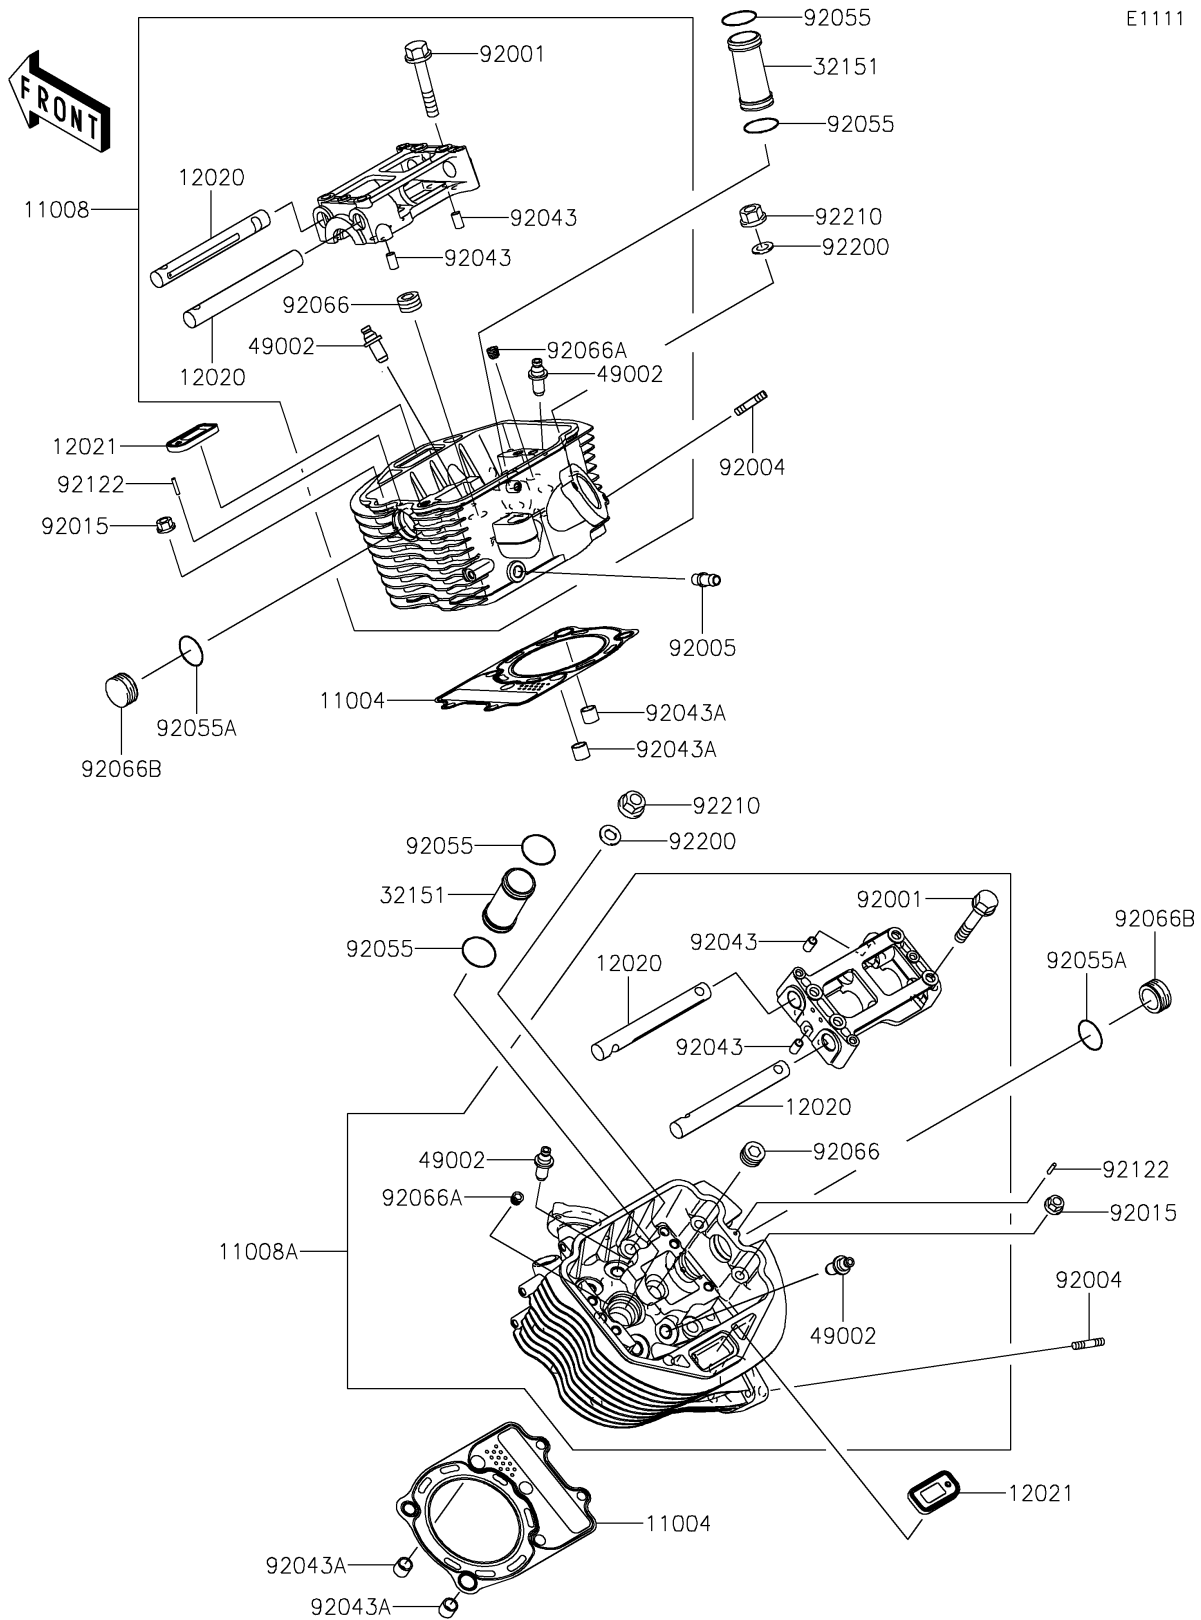

2021 Vulcan 900 Custom PARTS DIAGRAM

Cylinder Head

E1111

2021 Vulcan 900 Custom PARTS LIST

Cylinder Head

ITEM NAME	PART NUMBER	QUANTITY
-----------	-------------	----------