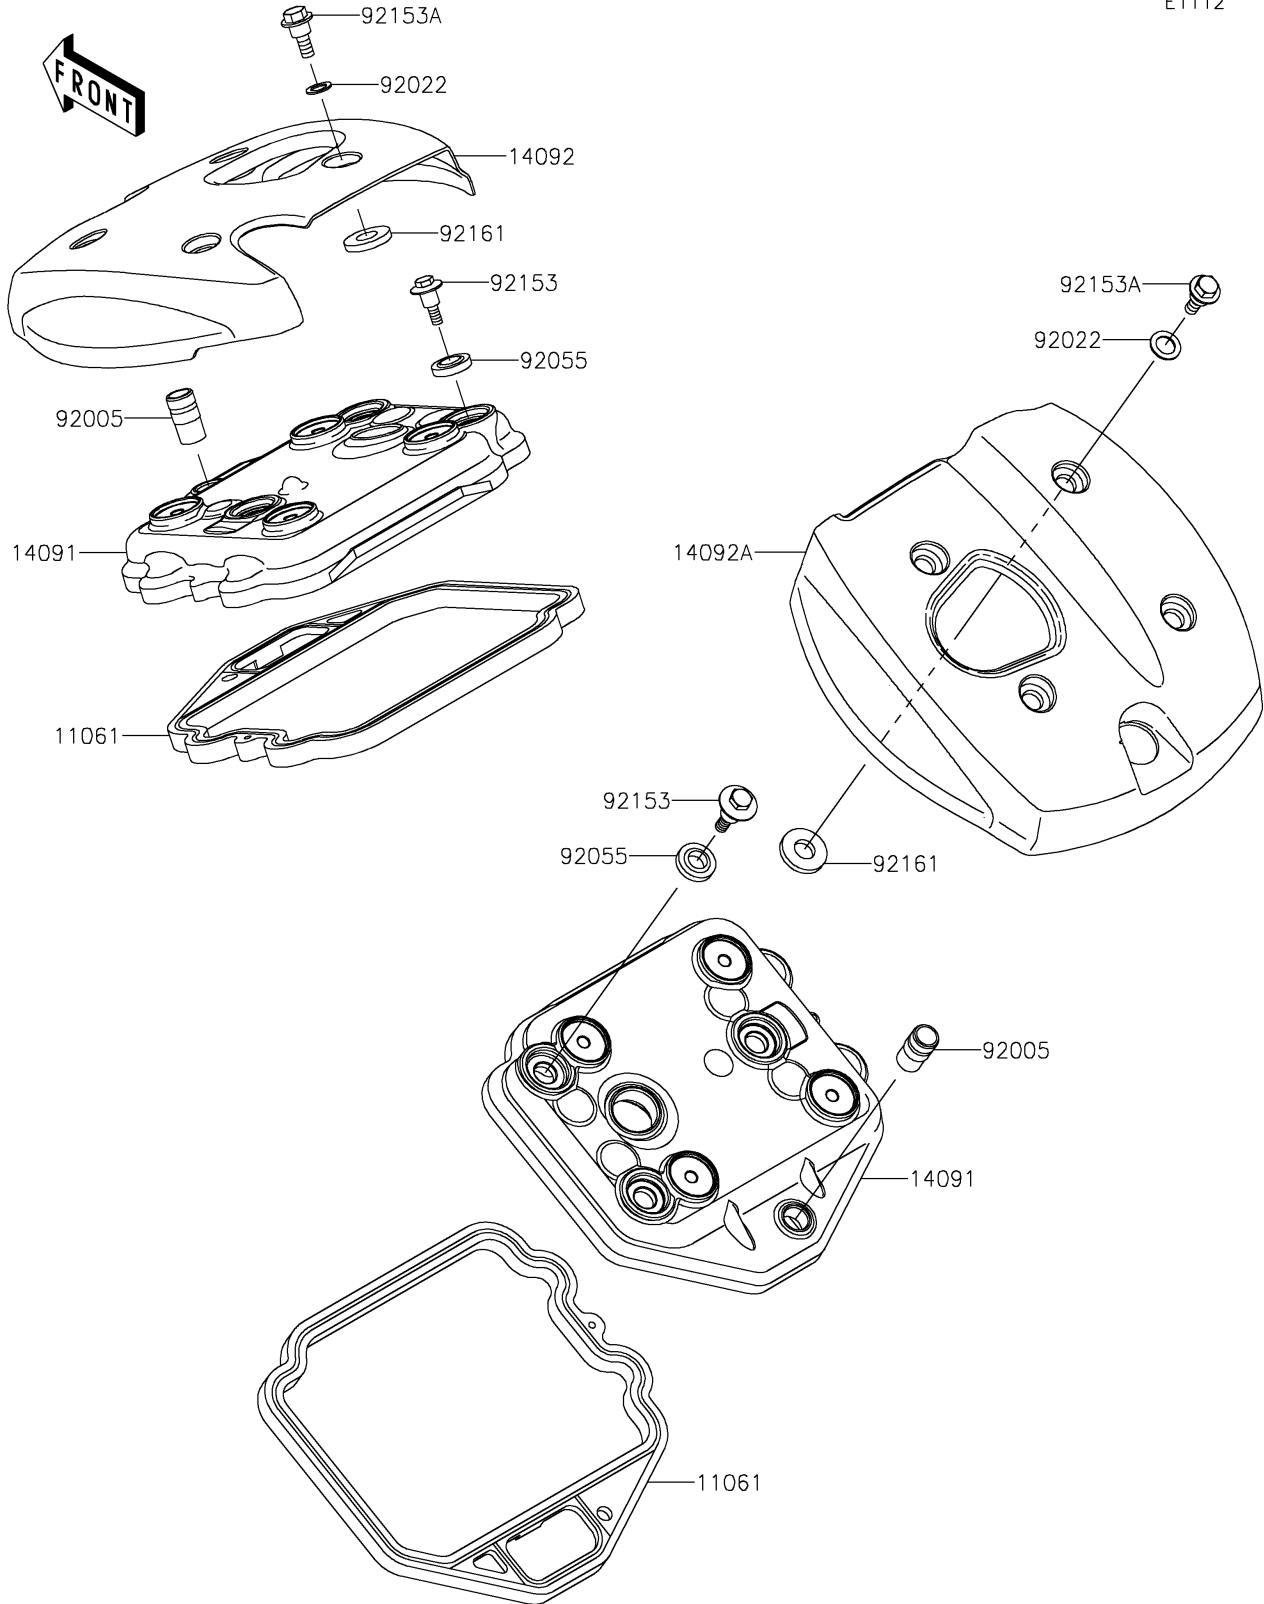

2021 VULCAN® 900 CUSTOM PARTS DIAGRAM

Cylinder Head Cover

E1112

2021 VULCAN® 900 CUSTOM PARTS LIST

Cylinder Head Cover

ITEM NAME	PART NUMBER	QUANTITY
GASKET,HEAD COVER (Ref # 11061)	11061-0261	2
COVER,HEAD (Ref # 14091)	14091-0506	2
COVER,TOP,FR (Ref # 14092)	14092-0915	1
COVER,TOP,RR (Ref # 14092A)	14092-0916	1
FITTING (Ref # 92005)	92005-0052	2
WASHER,10.2X16X1 (Ref # 92022)	92022-1829	8
RING-O,HEAD COVER BOLT (Ref # 92055)	92055-1352	6
BOLT,HEAD COVER (Ref # 92153)	92153-0793	6
BOLT,FLANGED,6X19 (Ref # 92153A)	92153-1400	8
DAMPER (Ref # 92161)	92161-0366	8