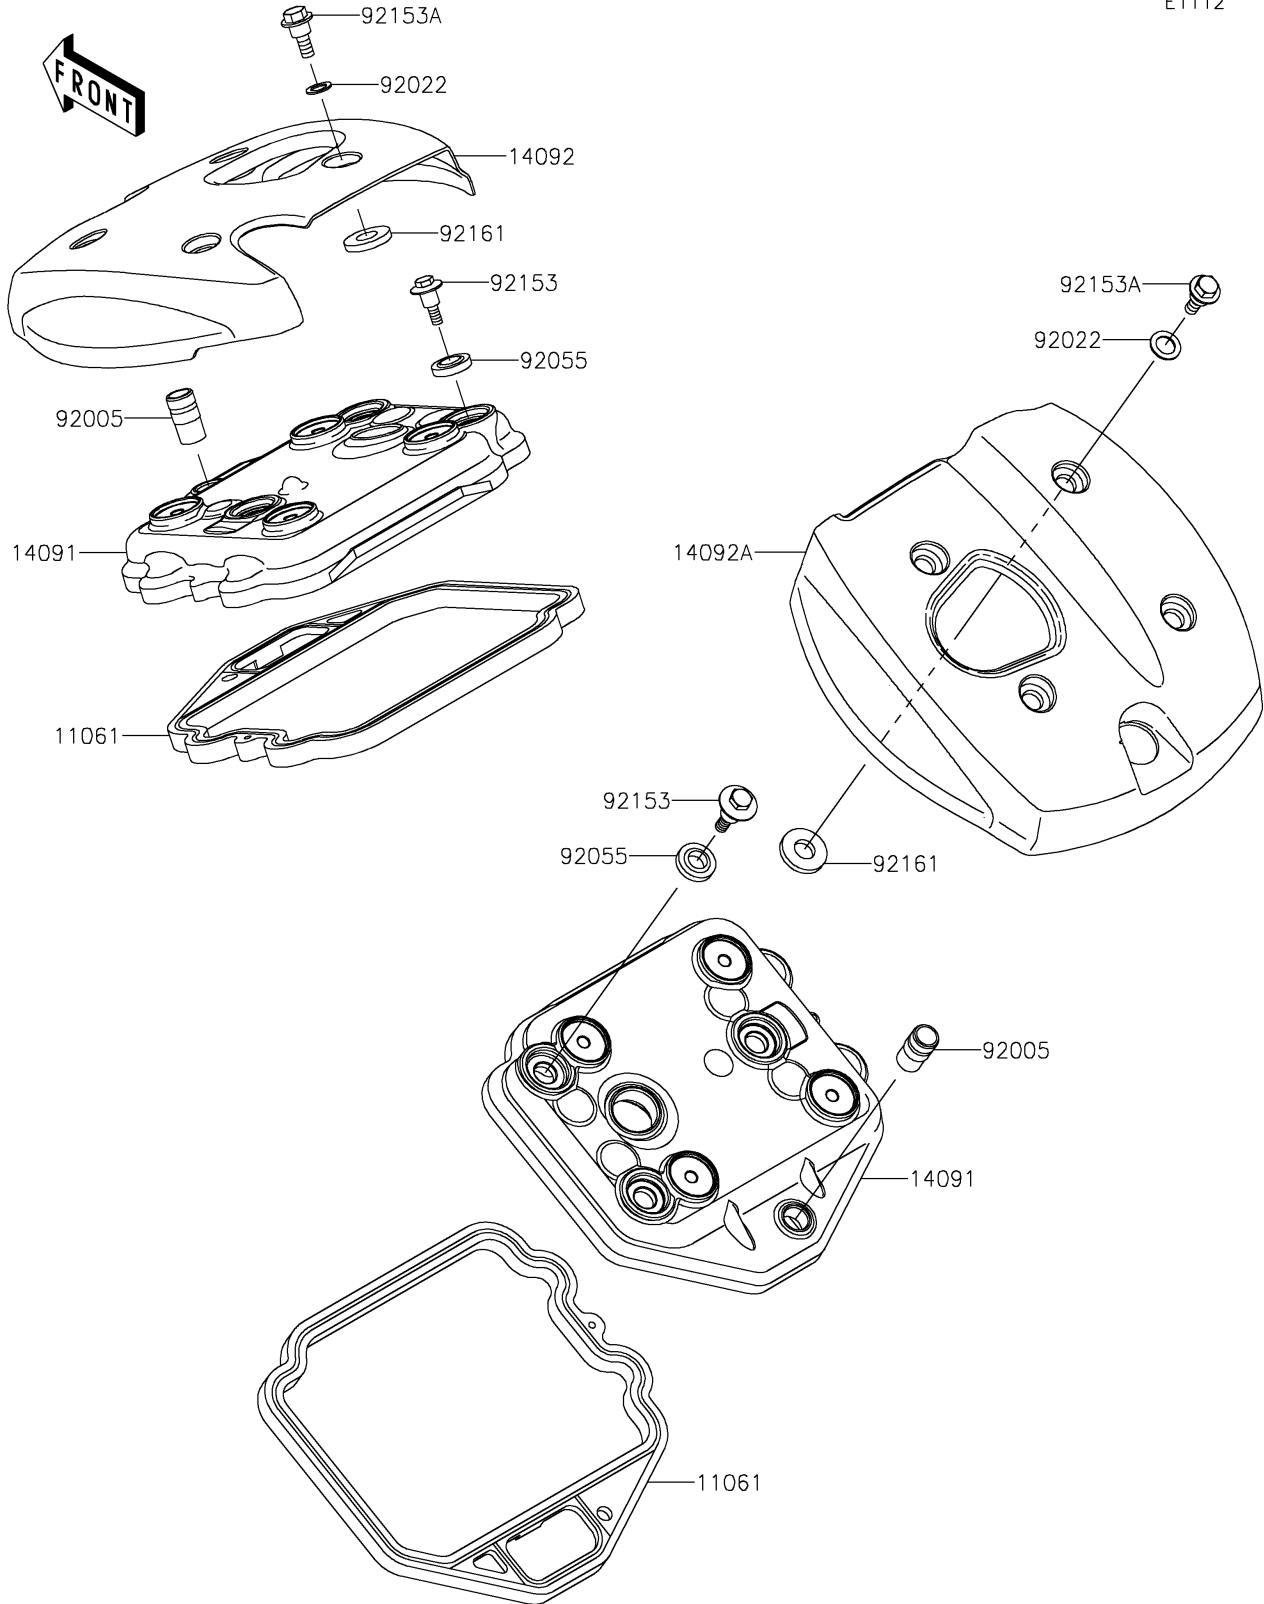

# 2021 Vulcan 900 Custom PARTS DIAGRAM

## Cylinder Head Cover

E1112

# 2021 Vulcan 900 Custom PARTS LIST

Cylinder Head Cover

ITEM NAME	PART NUMBER	QUANTITY
-----------	-------------	----------