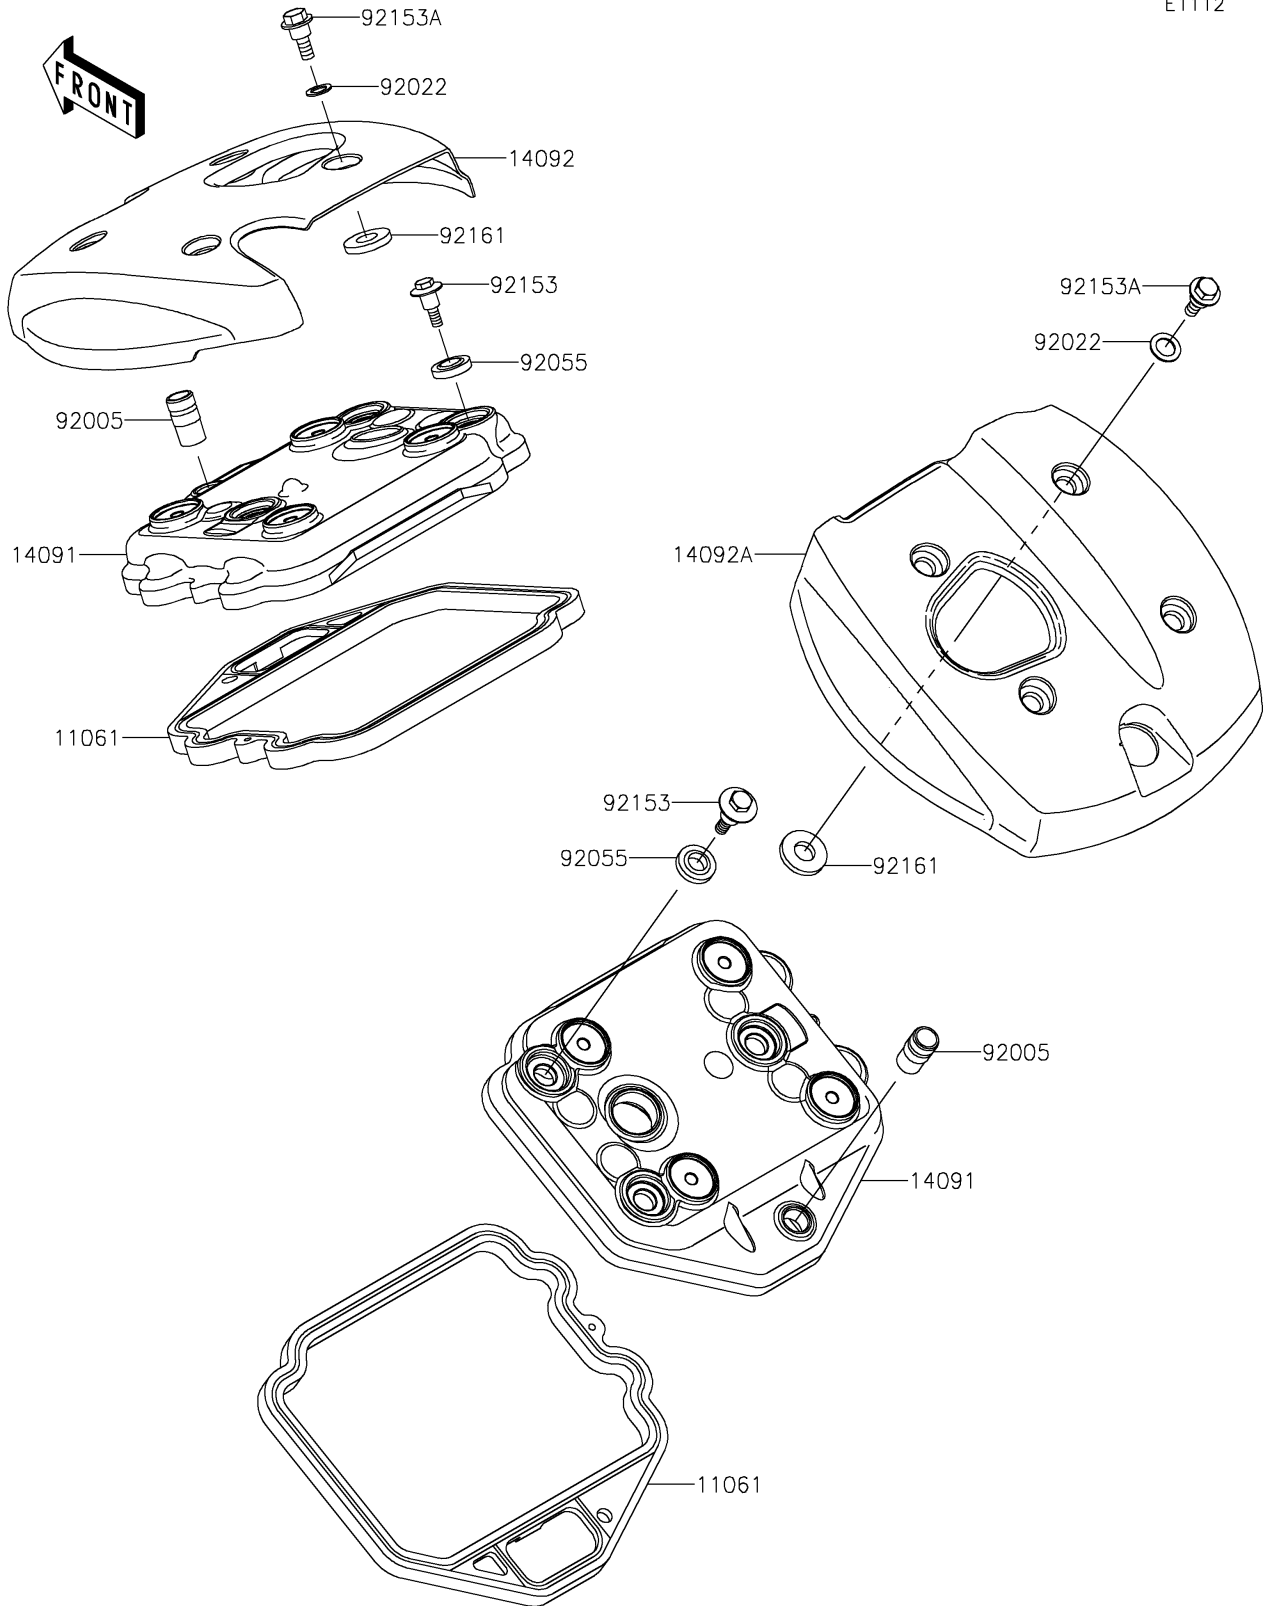

2021 VULCAN® 900 CUSTOM PARTS DIAGRAM

Cylinder Head Cover

E1112

2021 VULCAN® 900 CUSTOM PARTS LIST

Cylinder Head Cover

ITEM NAME	PART NUMBER	QUANTITY
GASKET,HEAD COVER (Ref # 11061)	11061-0261	2
COVER,HEAD (Ref # 14091)	14091-0506	2
COVER,TOP,FR (Ref # 14092)	14092-0915	1
COVER,TOP,RR (Ref # 14092A)	14092-0916	1
FITTING (Ref # 92005)	92005-0052	2
WASHER,10.2X16X1 (Ref # 92022)	92022-1829	8
RING-O,HEAD COVER BOLT (Ref # 92055)	92055-1352	6
BOLT,HEAD COVER (Ref # 92153)	92153-0793	6
BOLT,FLANGED,6X19 (Ref # 92153A)	92153-1400	8
DAMPER (Ref # 92161)	92161-0366	8