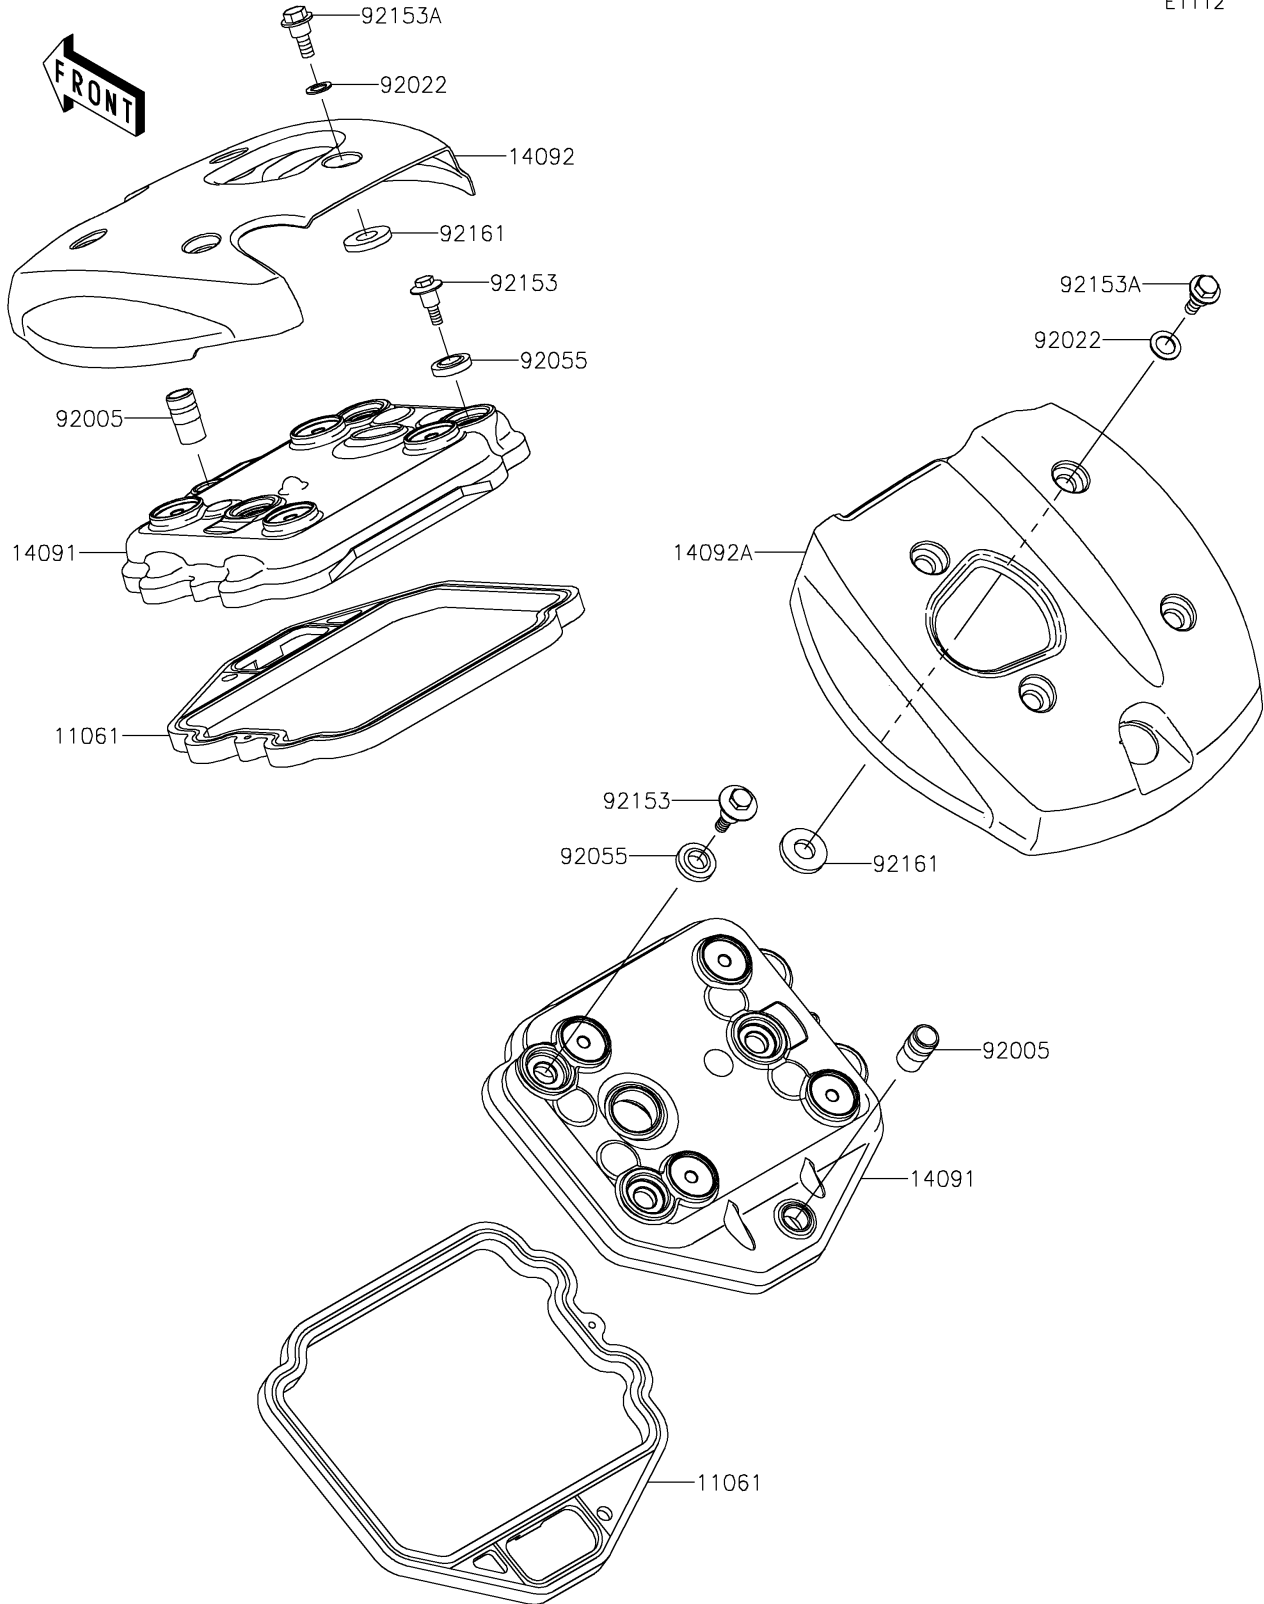

# 2021 VULCAN® 900 CUSTOM PARTS DIAGRAM

## Cylinder Head Cover

E1112

## 2021 VULCAN® 900 CUSTOM PARTS LIST

### Cylinder Head Cover

ITEM NAME	PART NUMBER	QUANTITY
GASKET,HEAD COVER (Ref # 11061)	11061-0261	2
COVER,HEAD (Ref # 14091)	14091-0506	2
COVER,TOP,FR (Ref # 14092)	14092-0915	1
COVER,TOP,RR (Ref # 14092A)	14092-0916	1
FITTING (Ref # 92005)	92005-0052	2
WASHER,10.2X16X1 (Ref # 92022)	92022-1829	8
RING-O,HEAD COVER BOLT (Ref # 92055)	92055-1352	6
BOLT,HEAD COVER (Ref # 92153)	92153-0793	6
BOLT,FLANGED,6X19 (Ref # 92153A)	92153-1400	8
DAMPER (Ref # 92161)	92161-0366	8