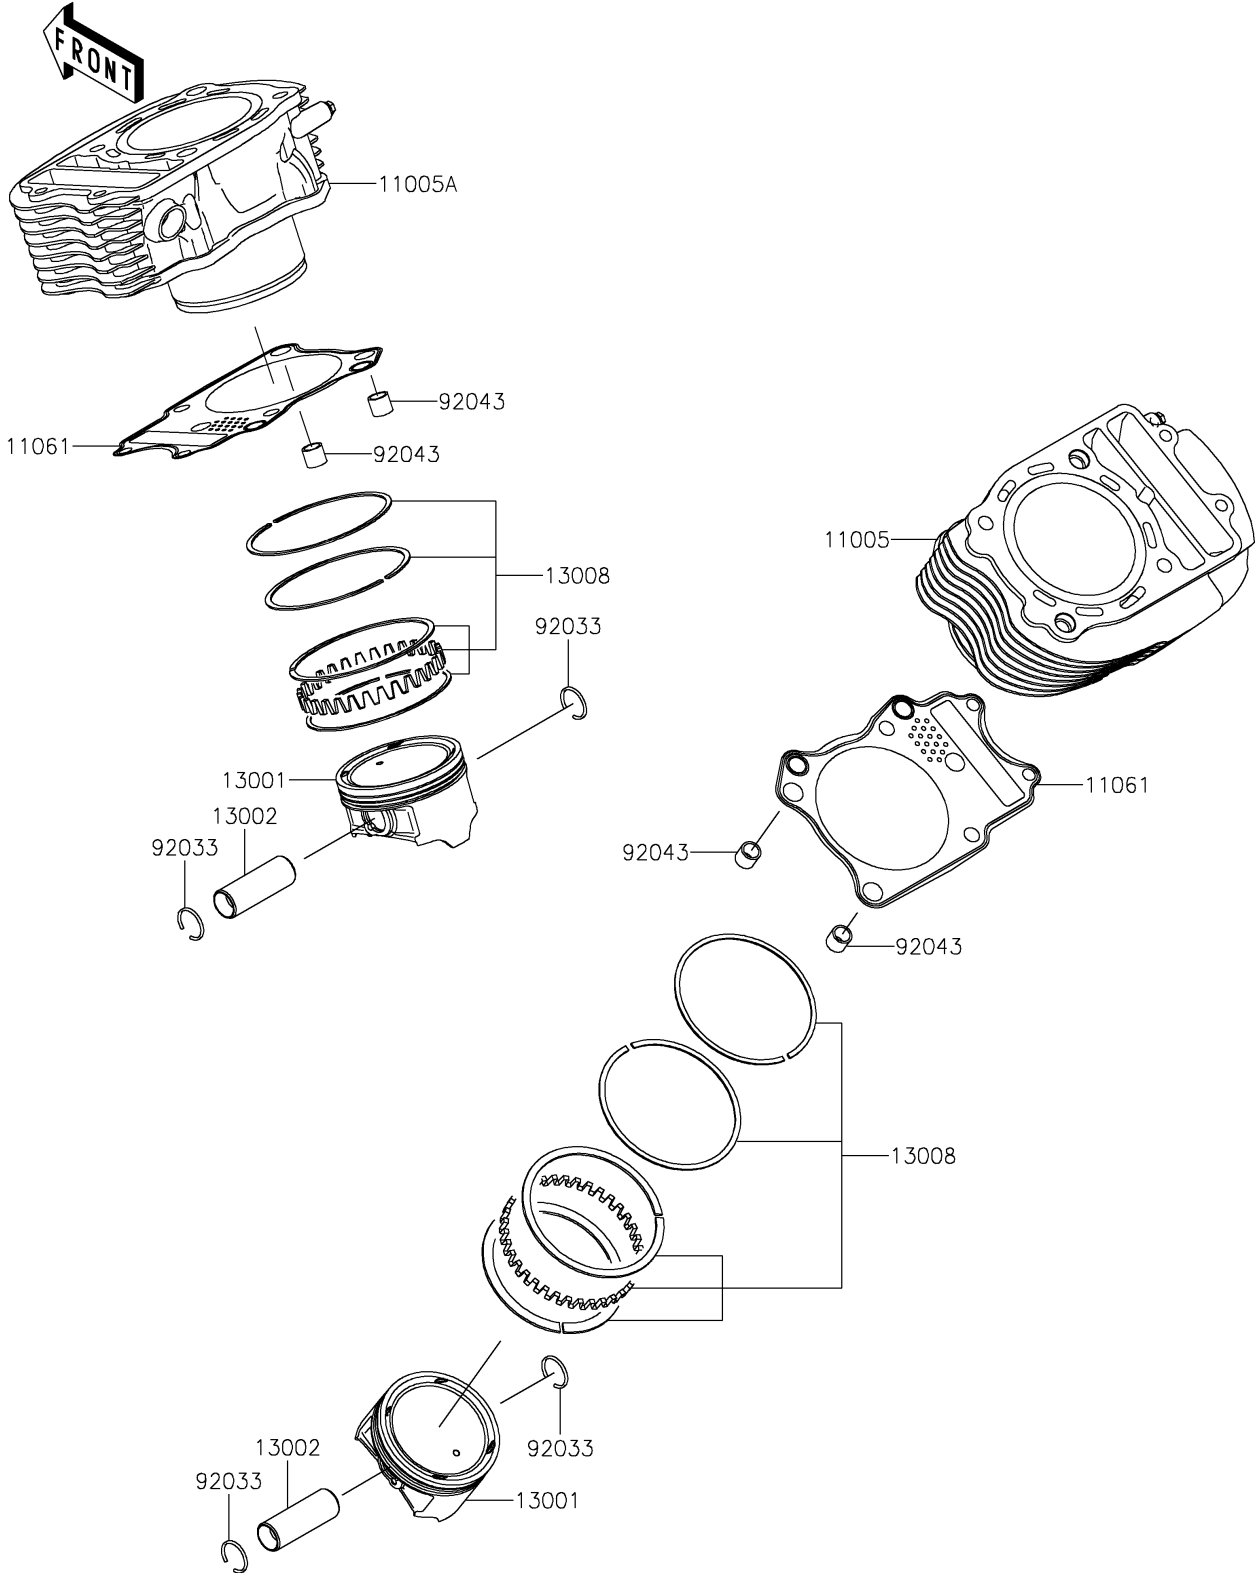

2021 VULCAN® 900 CUSTOM PARTS DIAGRAM

Cylinder/Piston(s)

E1120

2021 VULCAN® 900 CUSTOM PARTS LIST

Cylinder/Piston(s)

ITEM NAME	PART NUMBER	QUANTITY
CYLINDER-ENGINE,RR (Ref # 11005)	11005-0687	1
CYLINDER-ENGINE,FR (Ref # 11005A)	11005-0689	1
GASKET,CYLINDER BASE (Ref # 11061)	11061-0284	2
PISTON-ENGINE (Ref # 13001)	13001-0067	2
PIN-PISTON (Ref # 13002)	13002-0011	2
RING-SET-PISTON (Ref # 13008)	13008-0021	2
RING-SNAP (Ref # 92033)	92033-1188	4
PIN,11X14X12.3 (Ref # 92043)	92043-1266	4