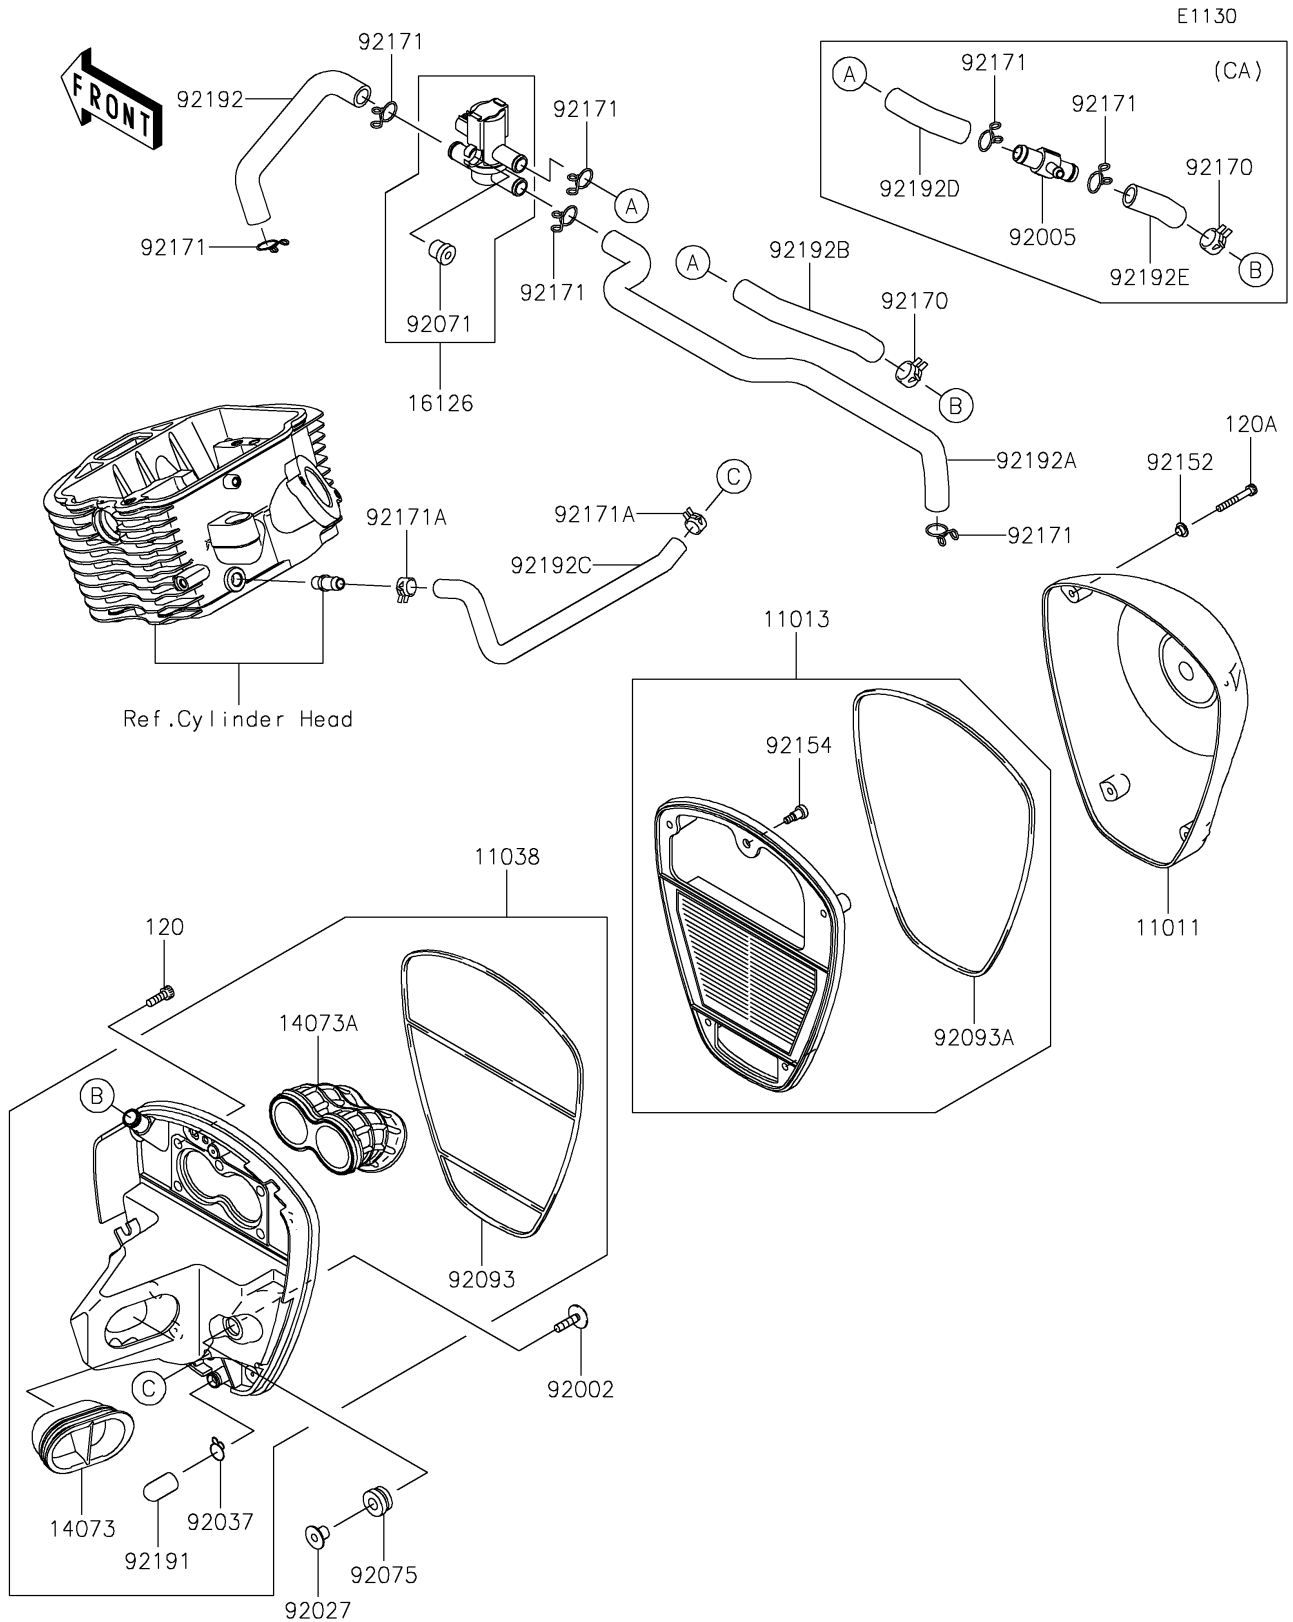

2021 Vulcan 900 Custom PARTS DIAGRAM

Air Cleaner

2021 Vulcan 900 Custom PARTS LIST

Air Cleaner

| ITEM NAME | PART NUMBER | QUANTITY |
|------------------------------------|-------------|----------|
| CASE-AIR FILTER (Ref # 11011) | 11011-0142 | 1 |
| ELEMENT-AIR FILTER (Ref # 11013) | 11013-0015 | 1 |
| CASE-ASSY-AIR FILTER (Ref # 11038) | 11038-0015 | 1 |
| DUCT,INTAKE (Ref # 14073) | 14073-0103 | 1 |
| DUCT,THROTTLE BODY (Ref # 14073A) | 14073-0104 | 1 |
| VALVE (Ref # 16126) | 16126-0022 | 1 |
| BOLT,6X25 (Ref # 92002) | 92002-1135 | 2 |
| COLLAR,L=12 (Ref # 92027) | 92027-1062 | 2 |
| CLAMP,14.5MM (Ref # 92037) | 92037-1900 | 1 |
| GROMMET (Ref # 92071) | 92071-0026 | 1 |
| DAMPER,RUBBER (Ref # 92075) | 92075-1123 | 2 |
| SEAL (Ref # 92093) | 92093-0054 | 1 |
| SEAL (Ref # 92093A) | 92093-0057 | 1 |
| COLLAR (Ref # 92152) | 92152-0451 | 4 |
| BOLT,SOCKET,5X16.5 (Ref # 92154) | 92154-0120 | 1 |
| CLAMP (Ref # 92170) | 92170-1989 | 1 |
| CLAMP (Ref # 92171A) | 92171-1441 | 2 |
| TUBE (Ref # 92191) | 92191-1704 | 1 |
| TUBE,ASV-FR HEAD (Ref # 92192) | 92192-0266 | 1 |
| TUBE,ASV-RR HEAD (Ref # 92192A) | 92192-0267 | 1 |
| TUBE,BLOWBY (Ref # 92192C) | 92192-0269 | 1 |
| BOLT-SOCKET,6X18 (Ref # 120) | 120CA0618 | 5 |
| BOLT-SOCKET,5X35 (Ref # 120A) | 120CC0535 | 4 |