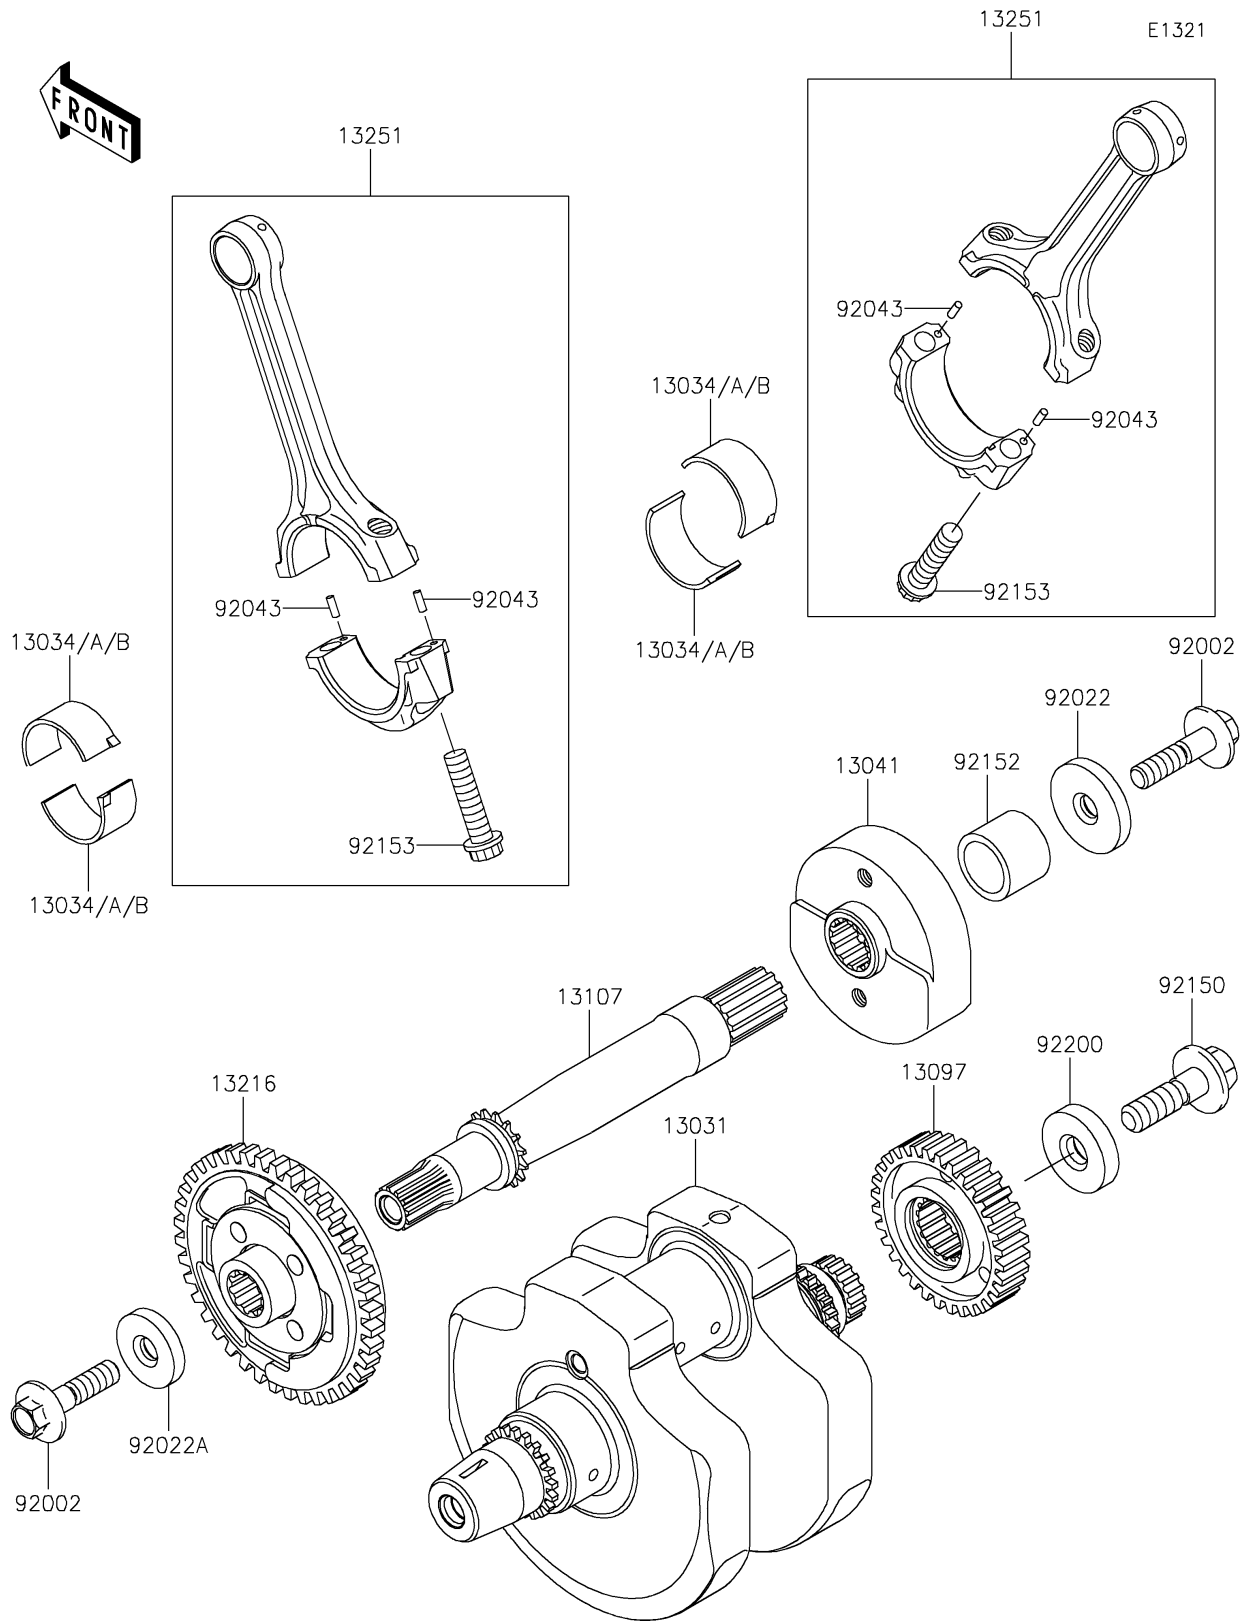

2021 VULCAN® 900 CUSTOM PARTS DIAGRAM

Crankshaft

2021 VULCAN® 900 CUSTOM PARTS LIST

Crankshaft

ITEM NAME	PART NUMBER	QUANTITY
CRANKSHAFT-COMP (Ref # 13031)	13031-0058	1
METAL,CONNECTING ROD,BLUE (Ref # 13034)	13034-1057	AR
METAL,CONNECTING ROD,BLACK (Ref # 13034A)	13034-1058	AR
METAL,CONNECTING ROD,BROWN (Ref # 13034B)	13034-1059	AR
BALANCER,RH (Ref # 13041)	13041-0009	1
GEAR-PRIMARY SPUR,38T (Ref # 13097)	13097-0050	1
SHAFT,BALANCER (Ref # 13107)	13107-0115	1
GEAR-COMP,BALANCER,LH (Ref # 13216)	13216-0016	1
ROD-ASSY-CONNECTING,J (Ref # 13251)	13251-0016-JJ	2
BOLT,FLANGED,10X40 (Ref # 92002)	92002-1296	2
WASHER,10X40X6 (Ref # 92022)	92022-1905	1
WASHER,10X33X6 (Ref # 92022A)	92022-1906	1
PIN,3X8.5 (Ref # 92043)	92043-0033	4
BOLT,12X40 (Ref # 92150)	92150-1717	1
COLLAR,23X30X23 (Ref # 92152)	92152-0358	1
BOLT,CON-ROD,9X38 (Ref # 92153)	92153-1330	4
WASHER,12X36X8 (Ref # 92200)	92200-1249	1