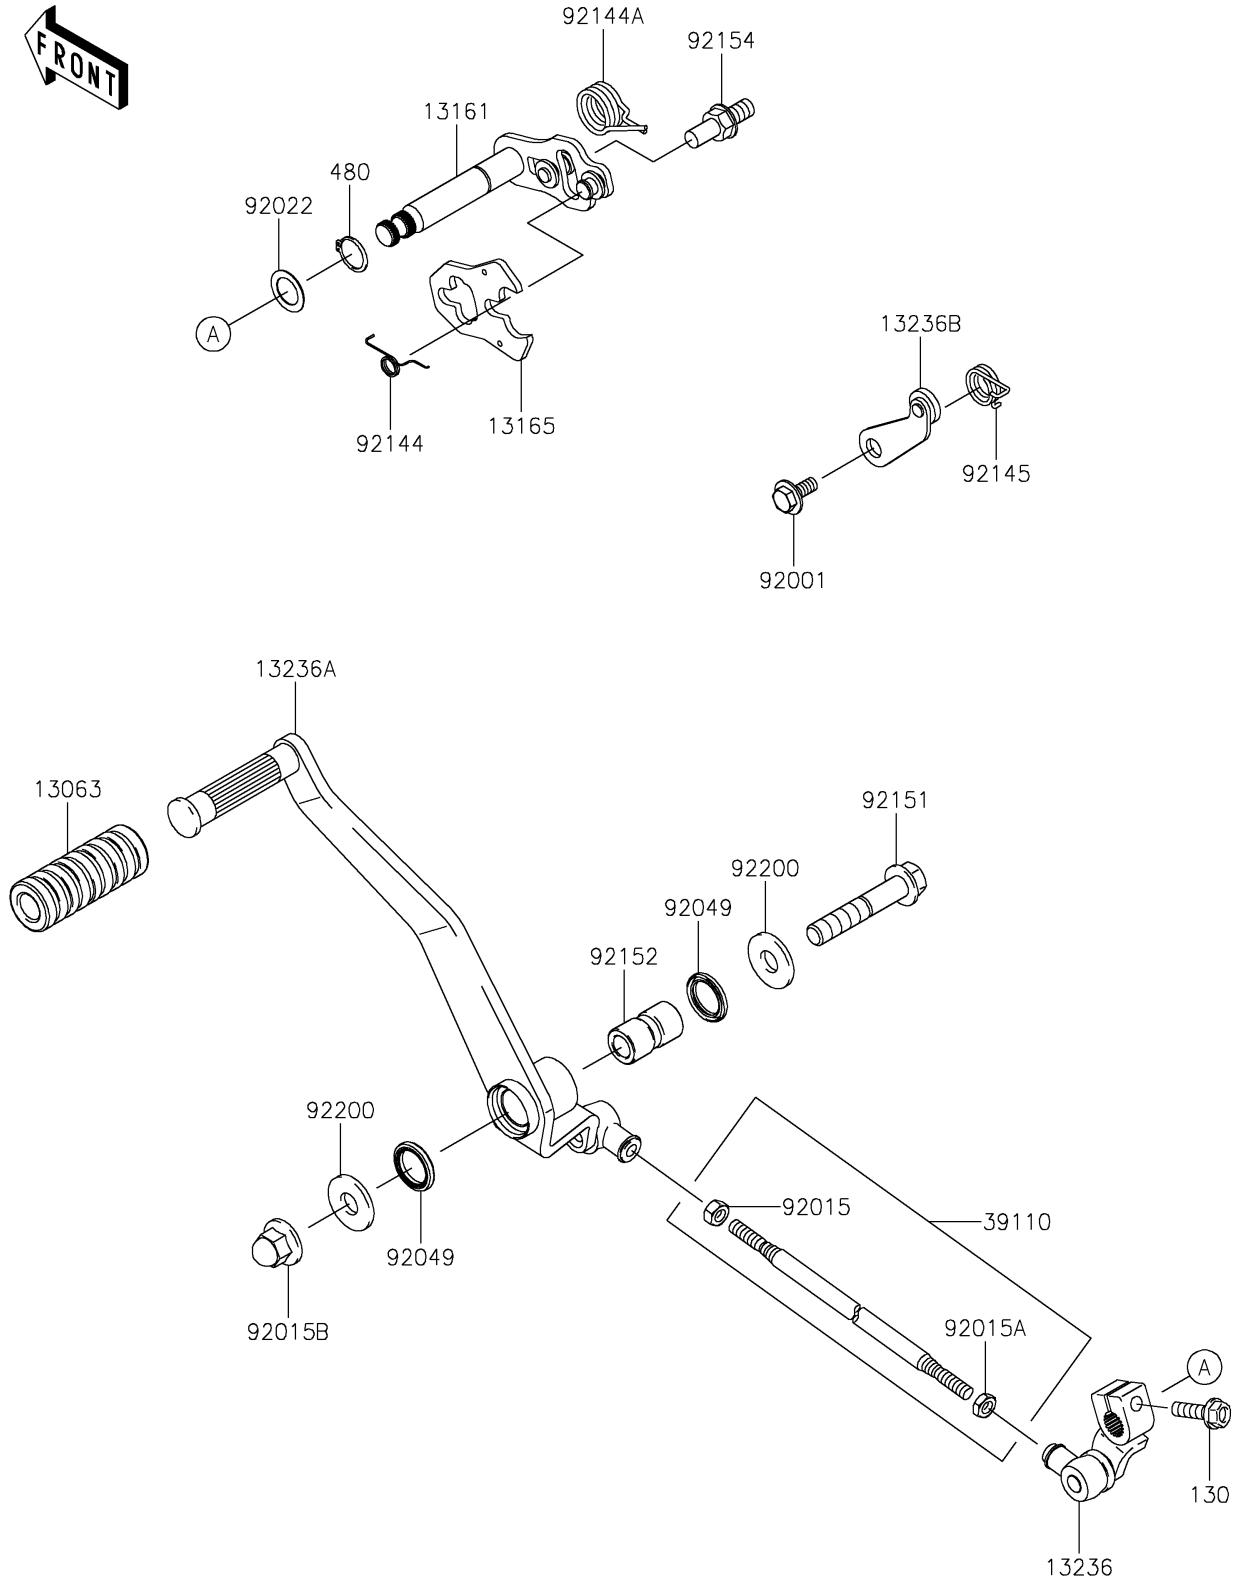

# 2021 Vulcan 900 Custom PARTS DIAGRAM

## Gear Change Mechanism

E1370

# 2021 Vulcan 900 Custom PARTS LIST

Gear Change Mechanism

ITEM NAME	PART NUMBER	QUANTITY
-----------	-------------	----------