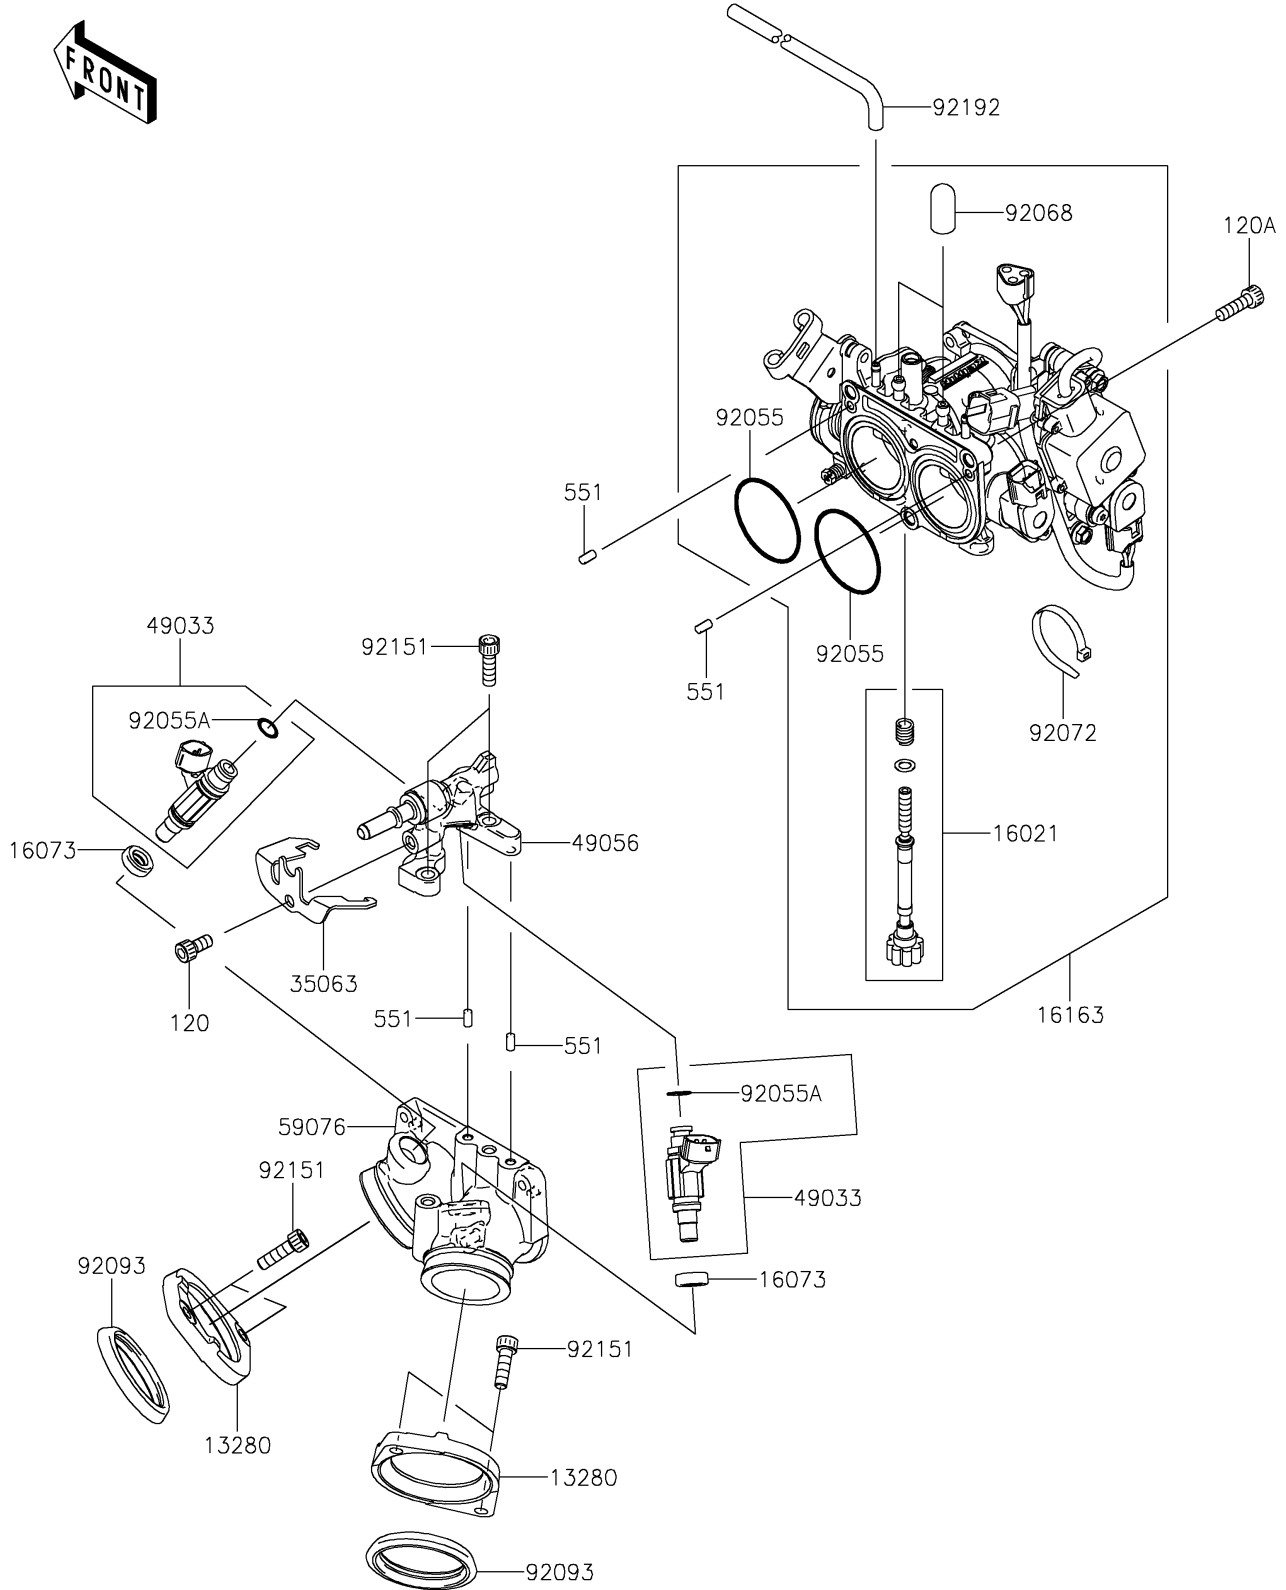

2021 Vulcan 900 Custom PARTS DIAGRAM

Throttle

E1510

2021 Vulcan 900 Custom PARTS LIST

Throttle

ITEM NAME	PART NUMBER	QUANTITY
HOLDER (Ref # 13280)	13280-1154	2
SCREW-THROTTLE STOP (Ref # 16021)	16021-0016	1
INSULATOR (Ref # 16073)	16073-3707	2
THROTTLE-ASSY,TTK34 (Ref # 16163)	16163-0114	1
STAY (Ref # 35063)	35063-0240	1
NOZZLE-INJECTION (Ref # 49033)	49033-0011	2
PIPE-INJECTION (Ref # 49056)	49056-0018	1
MANIFOLD-INTAKE (Ref # 59076)	59076-0003	1
RING-O (Ref # 92055)	92055-0118	2
RING-O,INJECTION NOZZLE (Ref # 92055A)	92055-1622	2
PLUG,12X25 (Ref # 92068)	92068-006	2
BAND,SUB-HARNESS (Ref # 92072)	92072-0012	1
SEAL (Ref # 92093)	92093-0072	2
BOLT,SOCKET,6X20 (Ref # 92151)	92151-3774	6
TUBE,SENSOR-THROBO (Ref # 92192)	92192-0308	1
BOLT-SOCKET,6X12 (Ref # 120)	120CA0612	1
BOLT-SOCKET,6X20 (Ref # 120A)	120CA0620	3
PIN-DOWEL (Ref # 551)	551R0408	4