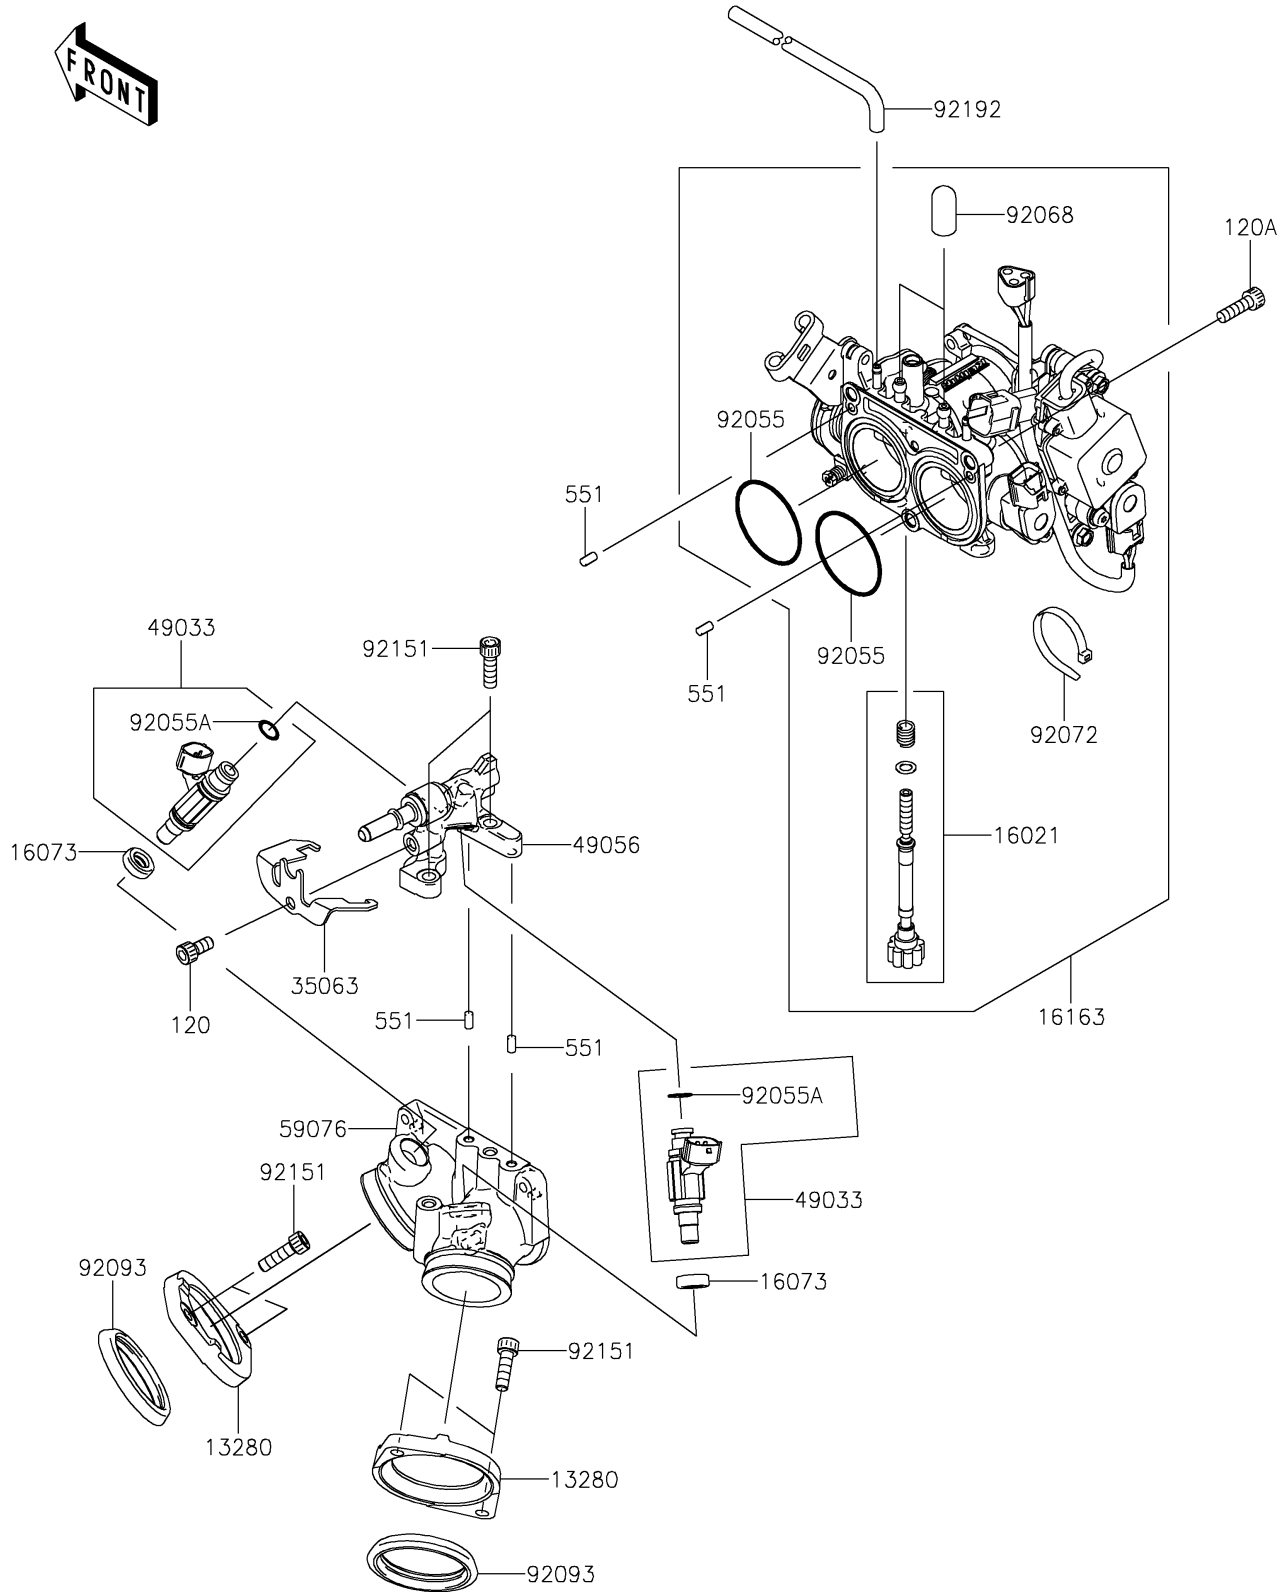

# 2021 VULCAN® 900 CUSTOM PARTS DIAGRAM

Throttle

E1510

## 2021 VULCAN® 900 CUSTOM PARTS LIST

### Throttle

ITEM NAME	PART NUMBER	QUANTITY
HOLDER (Ref # 13280)	13280-1154	2
SCREW-THROTTLE STOP (Ref # 16021)	16021-0016	1
INSULATOR (Ref # 16073)	16073-3707	2
THROTTLE-ASSY,TTK34 (Ref # 16163)	16163-0114	1
STAY (Ref # 35063)	35063-0240	1
NOZZLE-INJECTION (Ref # 49033)	49033-0011	2
PIPE-INJECTION (Ref # 49056)	49056-0018	1
MANIFOLD-INTAKE (Ref # 59076)	59076-0003	1
RING-O (Ref # 92055)	92055-0118	2
RING-O,INJECTION NOZZLE (Ref # 92055A)	92055-1622	2
PLUG,12X25 (Ref # 92068)	92068-006	2
BAND,SUB-HARNESS (Ref # 92072)	92072-0012	1
SEAL (Ref # 92093)	92093-0072	2
BOLT,SOCKET,6X20 (Ref # 92151)	92151-3774	6
TUBE,SENSOR-THROBO (Ref # 92192)	92192-0308	1
BOLT-SOCKET,6X12 (Ref # 120)	120CA0612	1
BOLT-SOCKET,6X20 (Ref # 120A)	120CA0620	3
PIN-DOWEL (Ref # 551)	551R0408	4