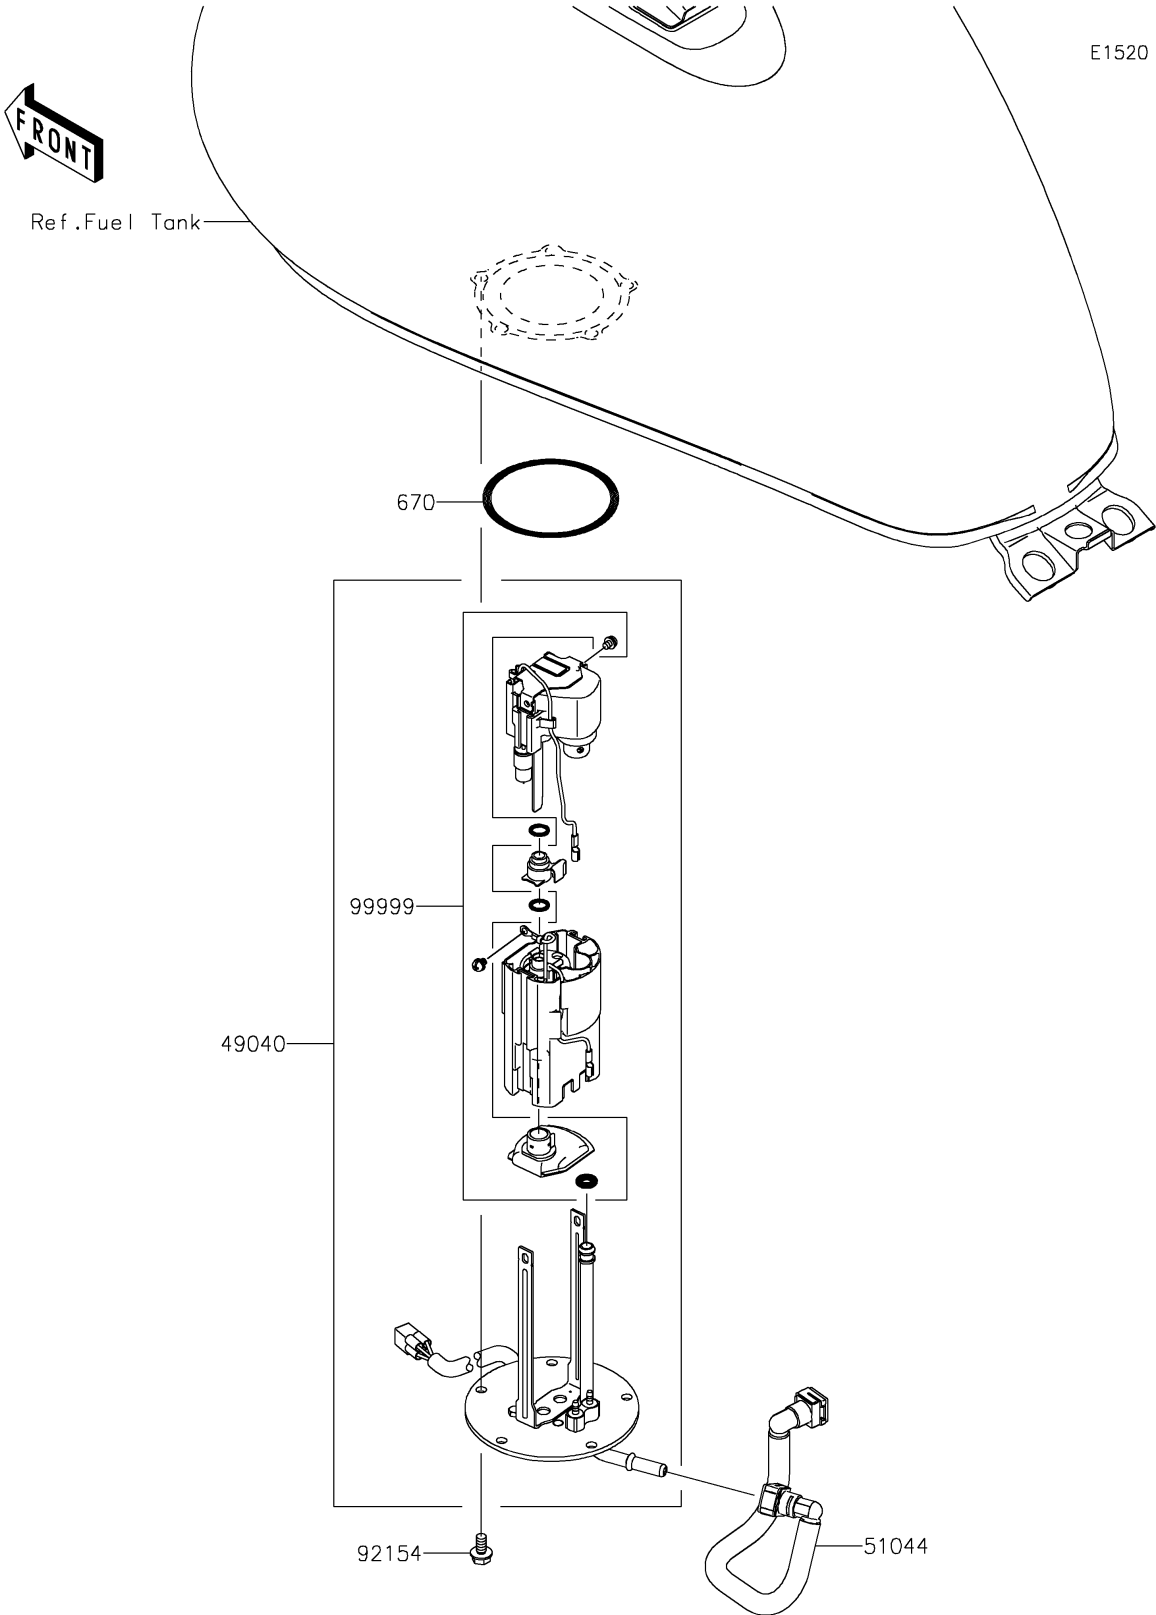

2021 Vulcan 900 Custom PARTS DIAGRAM

Fuel Pump

2021 Vulcan 900 Custom PARTS LIST

Fuel Pump

ITEM NAME	PART NUMBER	QUANTITY
PUMP-FUEL (Ref # 49040)	49040-0022	1
TUBE-ASSY,FUEL,E25 (Ref # 51044)	51044-0865	1
BOLT,FLANGED,6X12 (Ref # 92154)	92154-1848	5
KIT,FUEL FILTER (Ref # 99999)	99999-0521	1
O RING (Ref # 670)	670E5075	1