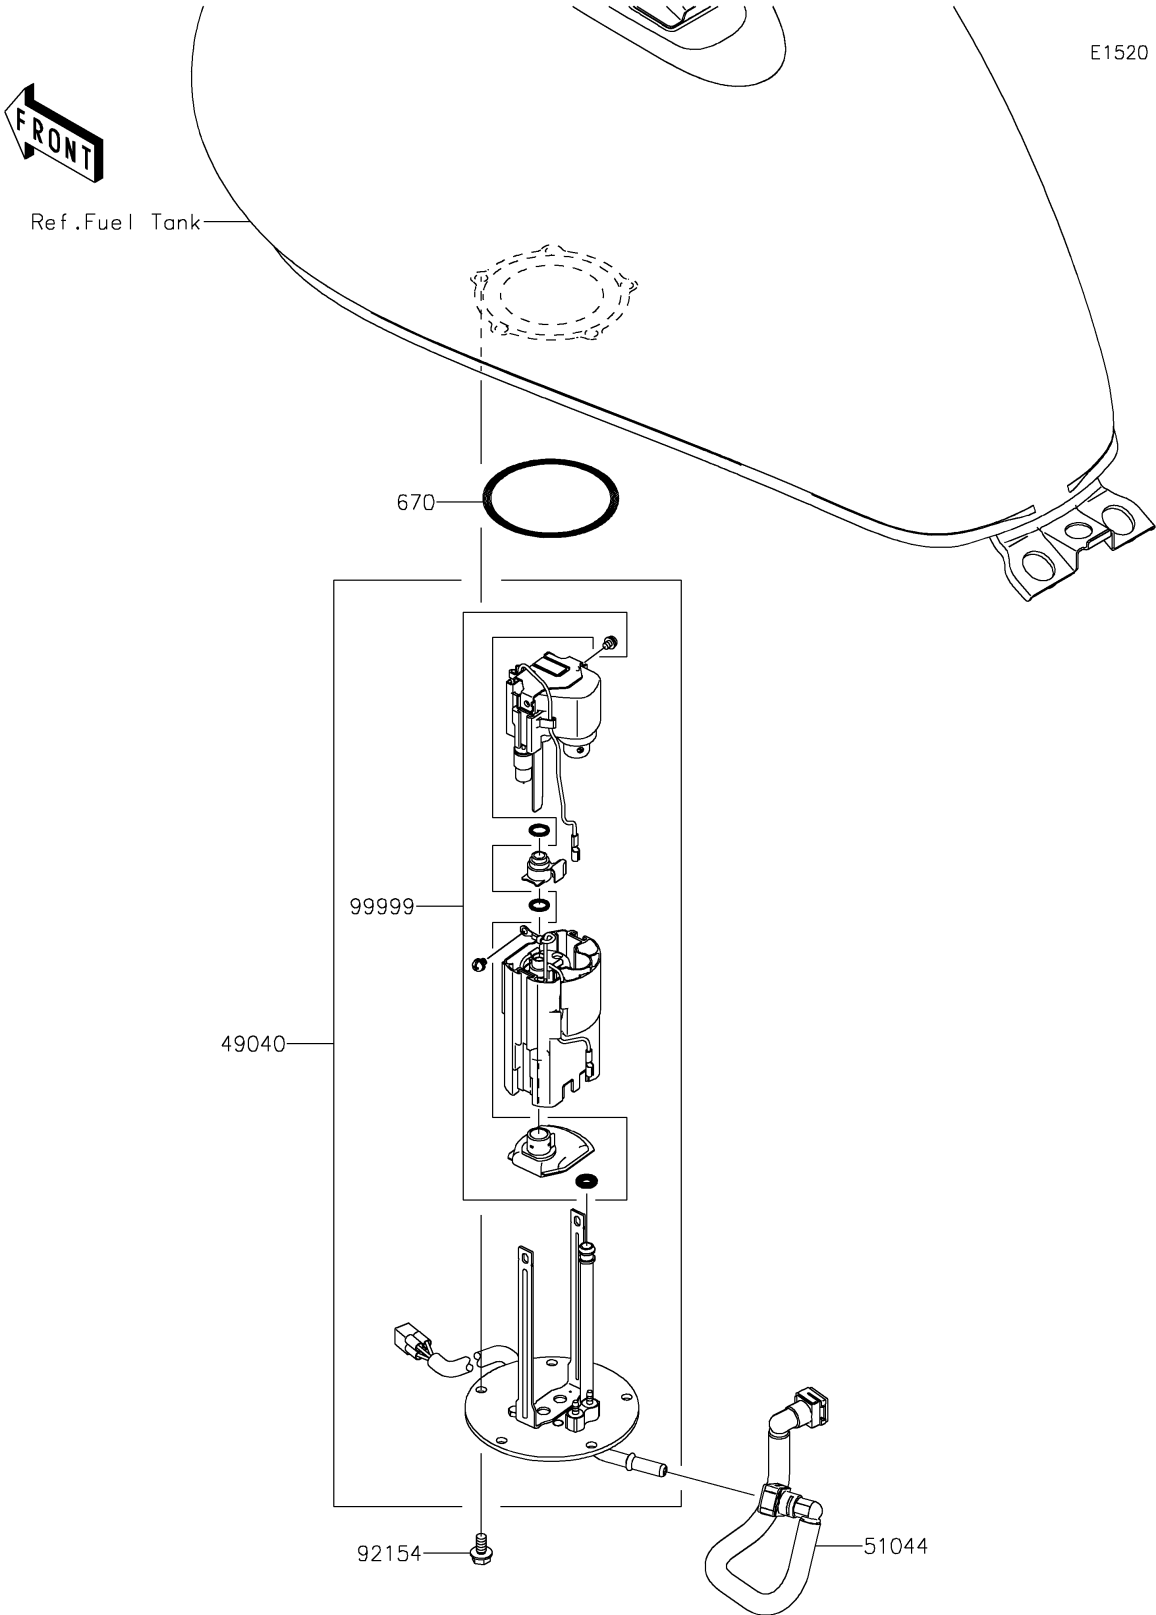

2021 VULCAN[®] 900 CUSTOM PARTS DIAGRAM

Fuel Pump

2021 VULCAN® 900 CUSTOM PARTS LIST

Fuel Pump

ITEM NAME	PART NUMBER	QUANTITY
PUMP-FUEL (Ref # 49040)	49040-0022	1
TUBE-ASSY,FUEL,E25 (Ref # 51044)	51044-0865	1
BOLT,FLANGED,6X12 (Ref # 92154)	92154-1848	5
KIT,FUEL FILTER (Ref # 99999)	99999-0521	1
O RING (Ref # 670)	670E5075	1