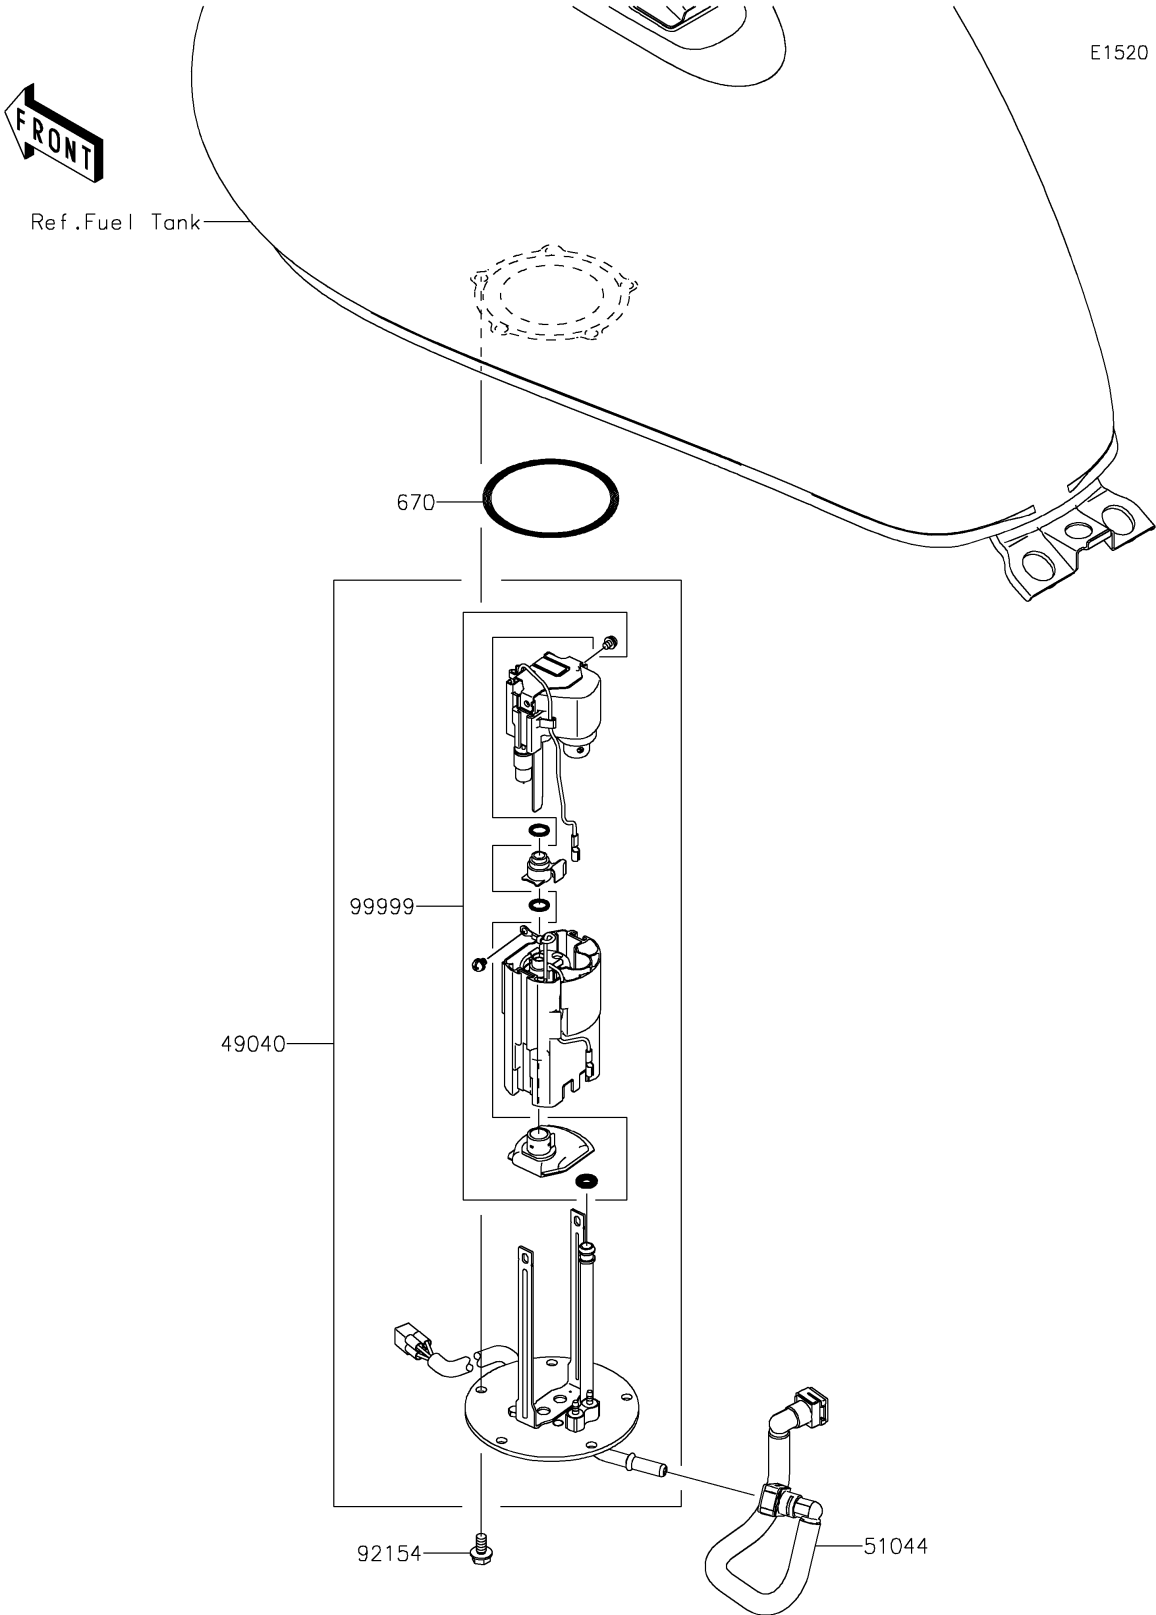

2021 VULCAN® 900 CUSTOM PARTS DIAGRAM

Fuel Pump

2021 VULCAN® 900 CUSTOM PARTS LIST

Fuel Pump

ITEM NAME	PART NUMBER	QUANTITY
PUMP-FUEL (Ref # 49040)	49040-0022	1
TUBE-ASSY,FUEL,E25 (Ref # 51044)	51044-0865	1
BOLT,FLANGED,6X12 (Ref # 92154)	92154-1848	5
KIT,FUEL FILTER (Ref # 99999)	99999-0521	1
O RING (Ref # 670)	670E5075	1