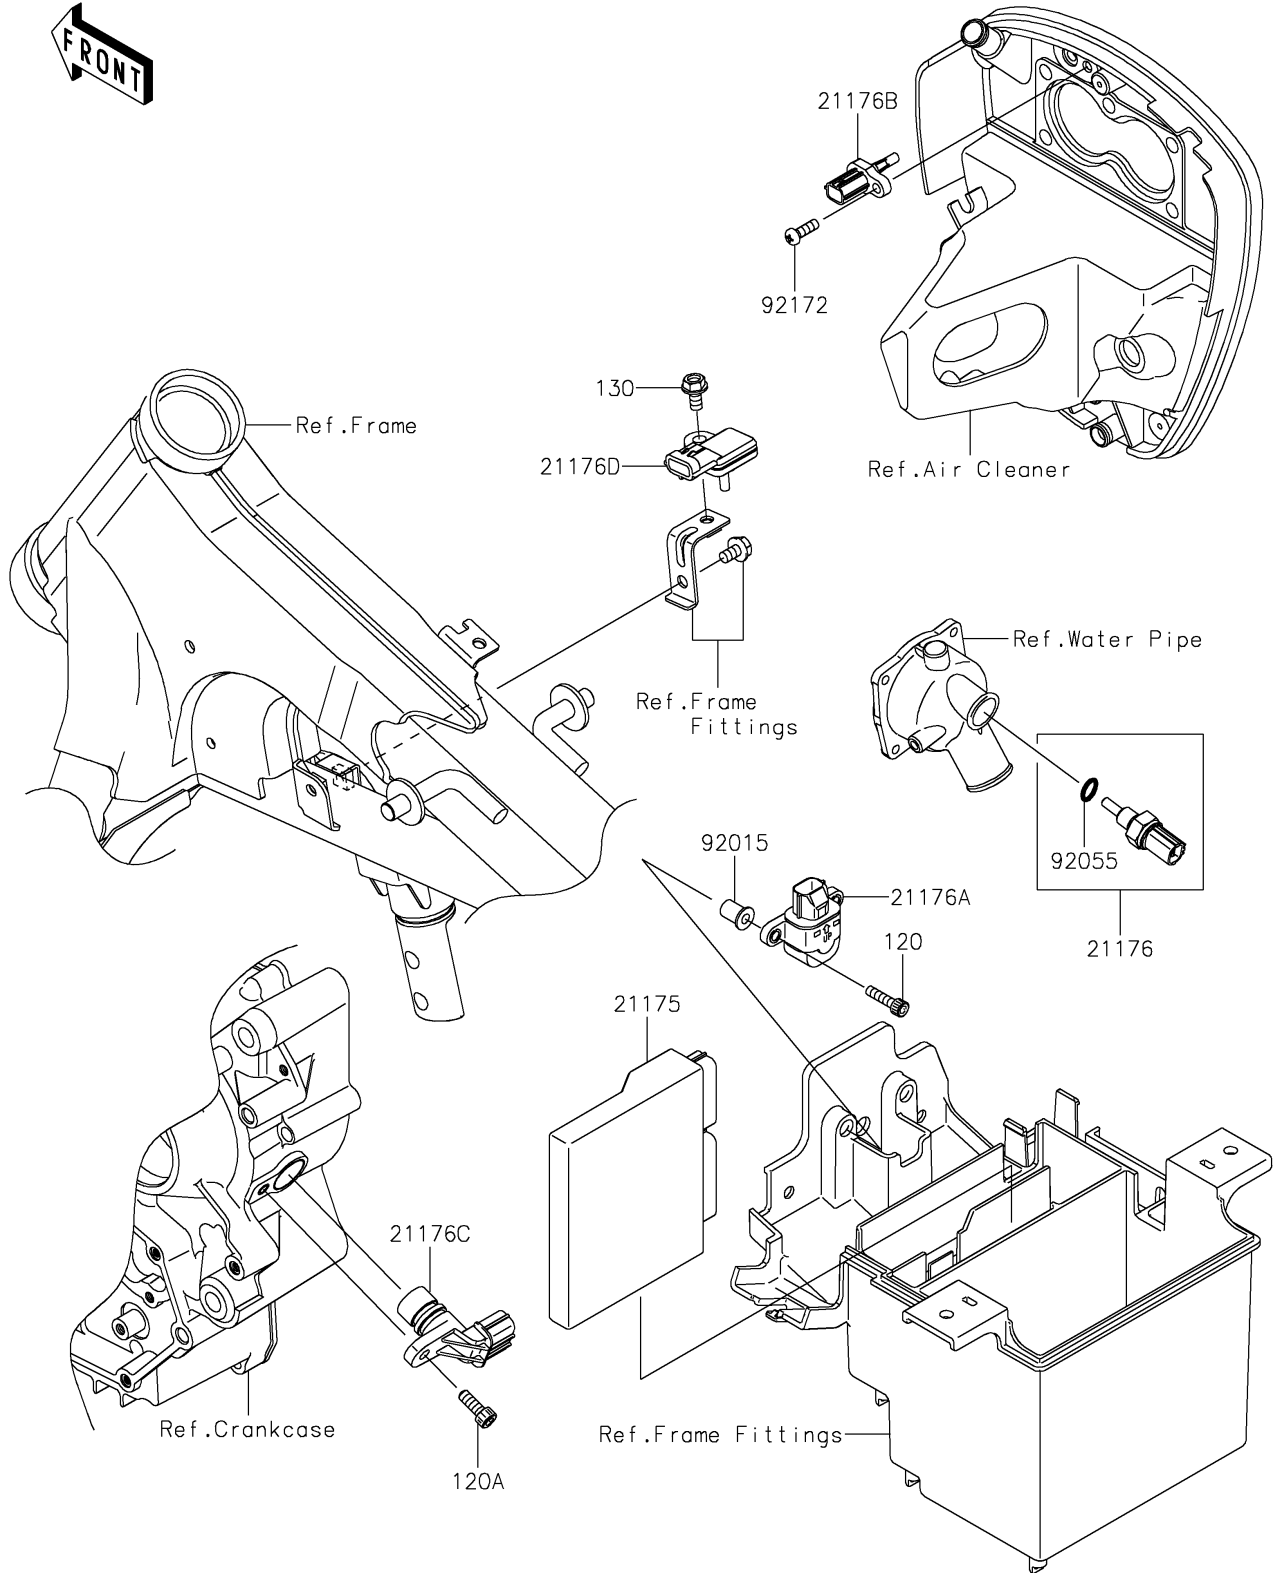

2021 Vulcan 900 Custom PARTS DIAGRAM

Fuel Injection

E1530

2021 Vulcan 900 Custom PARTS LIST

Fuel Injection

ITEM NAME	PART NUMBER	QUANTITY
CONTROL UNIT-ELECTRONIC (Ref # 21175)	21175-0146	1
SENSOR,WATER TEMP (Ref # 21176)	21176-0009	1
SENSOR (Ref # 21176A)	21176-0025	1
SENSOR,AIR TEMPERATURE (Ref # 21176B)	21176-0048	1
SENSOR,SPEED (Ref # 21176C)	21176-0054	1
SENSOR,PRESSURE (Ref # 21176D)	21176-0058	1
NUT,WELL,5MM (Ref # 92015)	92015-1757	2
RING-O,9.5X1.9 (Ref # 92055)	92055-0016	1
SCREW,TAPPING,5X20 (Ref # 92172)	92172-0011	1
BOLT-SOCKET,5X20 (Ref # 120)	120CA0520	2
BOLT-SOCKET,6X16 (Ref # 120A)	120CA0616	1
BOLT-FLANGED,6X12 (Ref # 130)	130BA0612	1