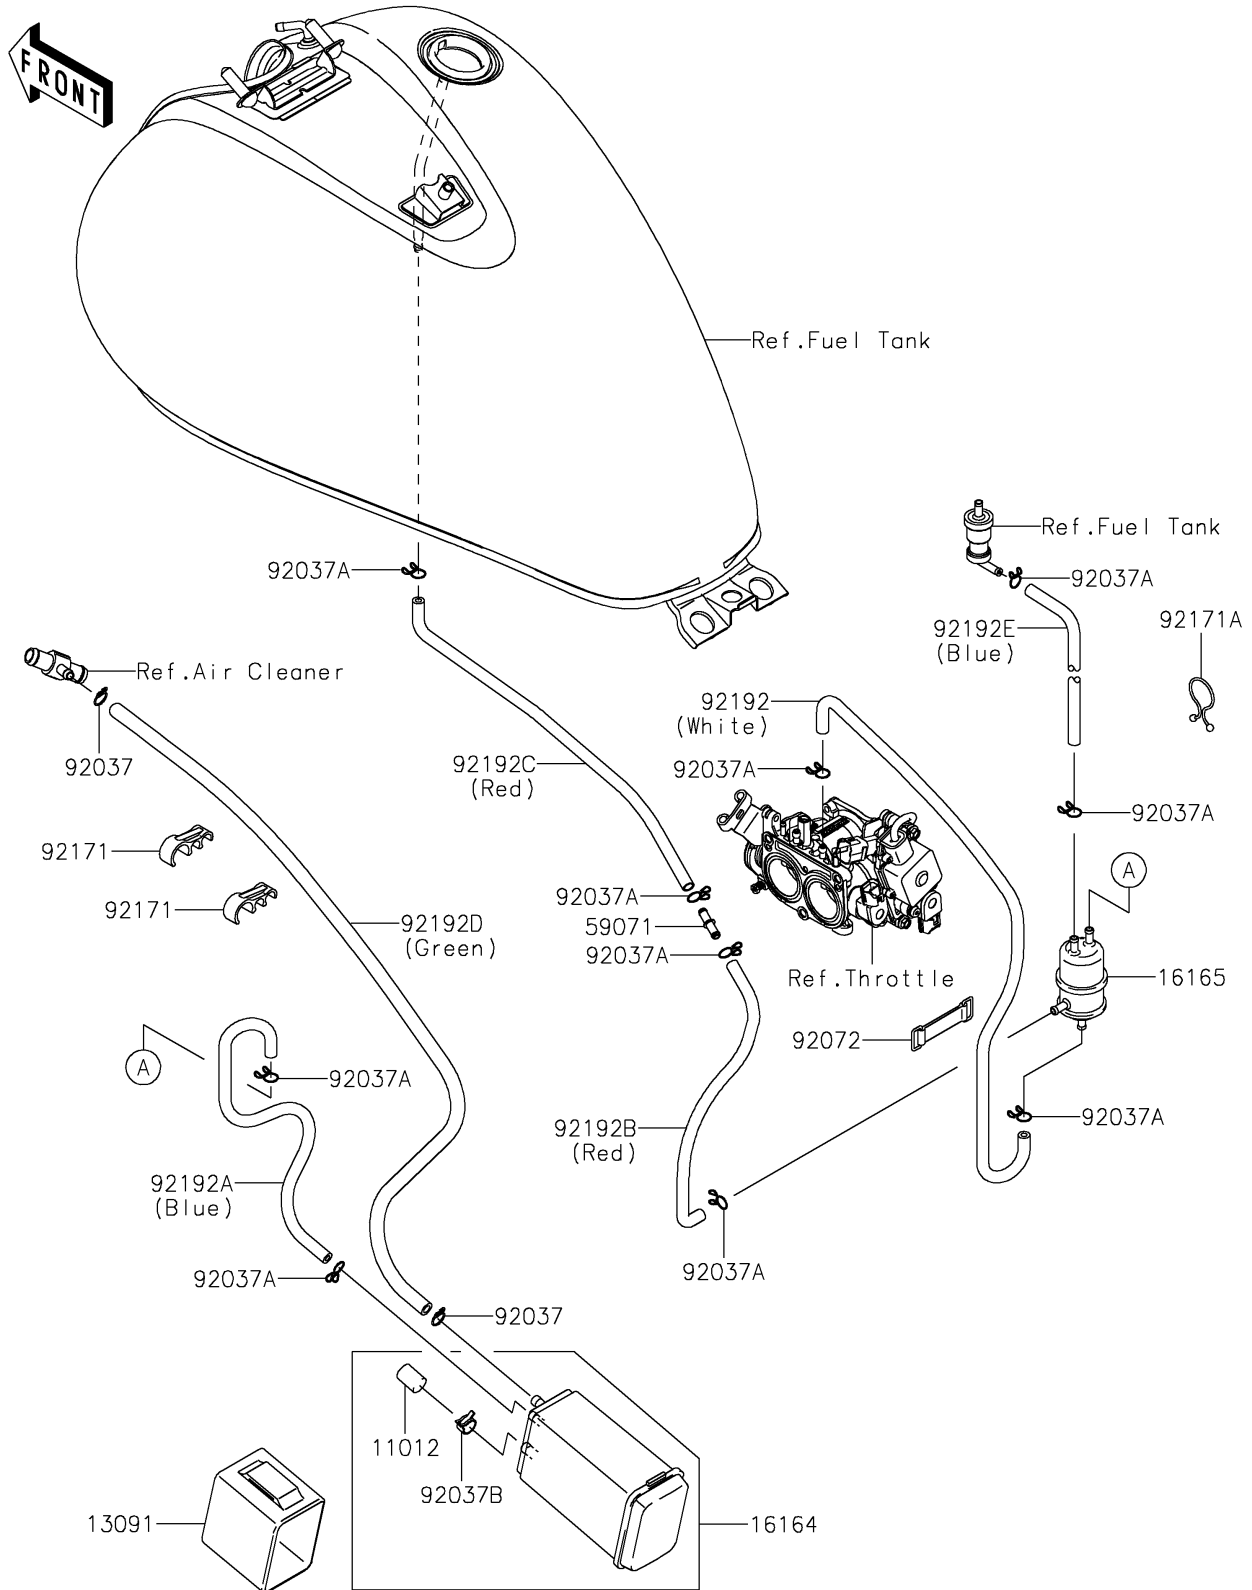

# 2021 VULCAN® 900 CUSTOM PARTS DIAGRAM

Fuel Evaporative System(CA)

E1650

## 2021 VULCAN® 900 CUSTOM PARTS LIST

Fuel Evaporative System(CA)

ITEM NAME	PART NUMBER	QUANTITY
CAP,CANISTER (Ref # 11012)	11012-1388	1
HOLDER,CANISTER (Ref # 13091)	13091-1308	1
CANISTER (Ref # 16164)	16164-0017	1
SEPARATOR (Ref # 16165)	16165-1001	1
JOINT (Ref # 59071)	59071-3717	1
CLAMP,HOSE (Ref # 92037)	92037-1104	2
CLAMP,TUBE (Ref # 92037A)	92037-147	10
CLAMP,CANISTER (Ref # 92037B)	92037-1512	1
BAND,L=50 (Ref # 92072)	92072-1419	1
CLAMP (Ref # 92171)	92171-0765	2
CLAMP (Ref # 92171A)	92171-1185	1
TUBE,SEPARATOR-THROBO,WHITE (Ref # 92192)	92192-0275	1
TUBE,SEPARATOR-CANISTER,BLUE (Ref # 92192A)	92192-0505	1
TUBE,SEPARATOR-JOINT,RED (Ref # 92192B)	92192-0506	1
TUBE,JOINT-TANK,RED (Ref # 92192C)	92192-0507	1
TUBE,7X12X760,GREEN (Ref # 92192D)	92192-0509	1
TUBE,5X10X705,BLUE (Ref # 92192E)	92192-1063	1