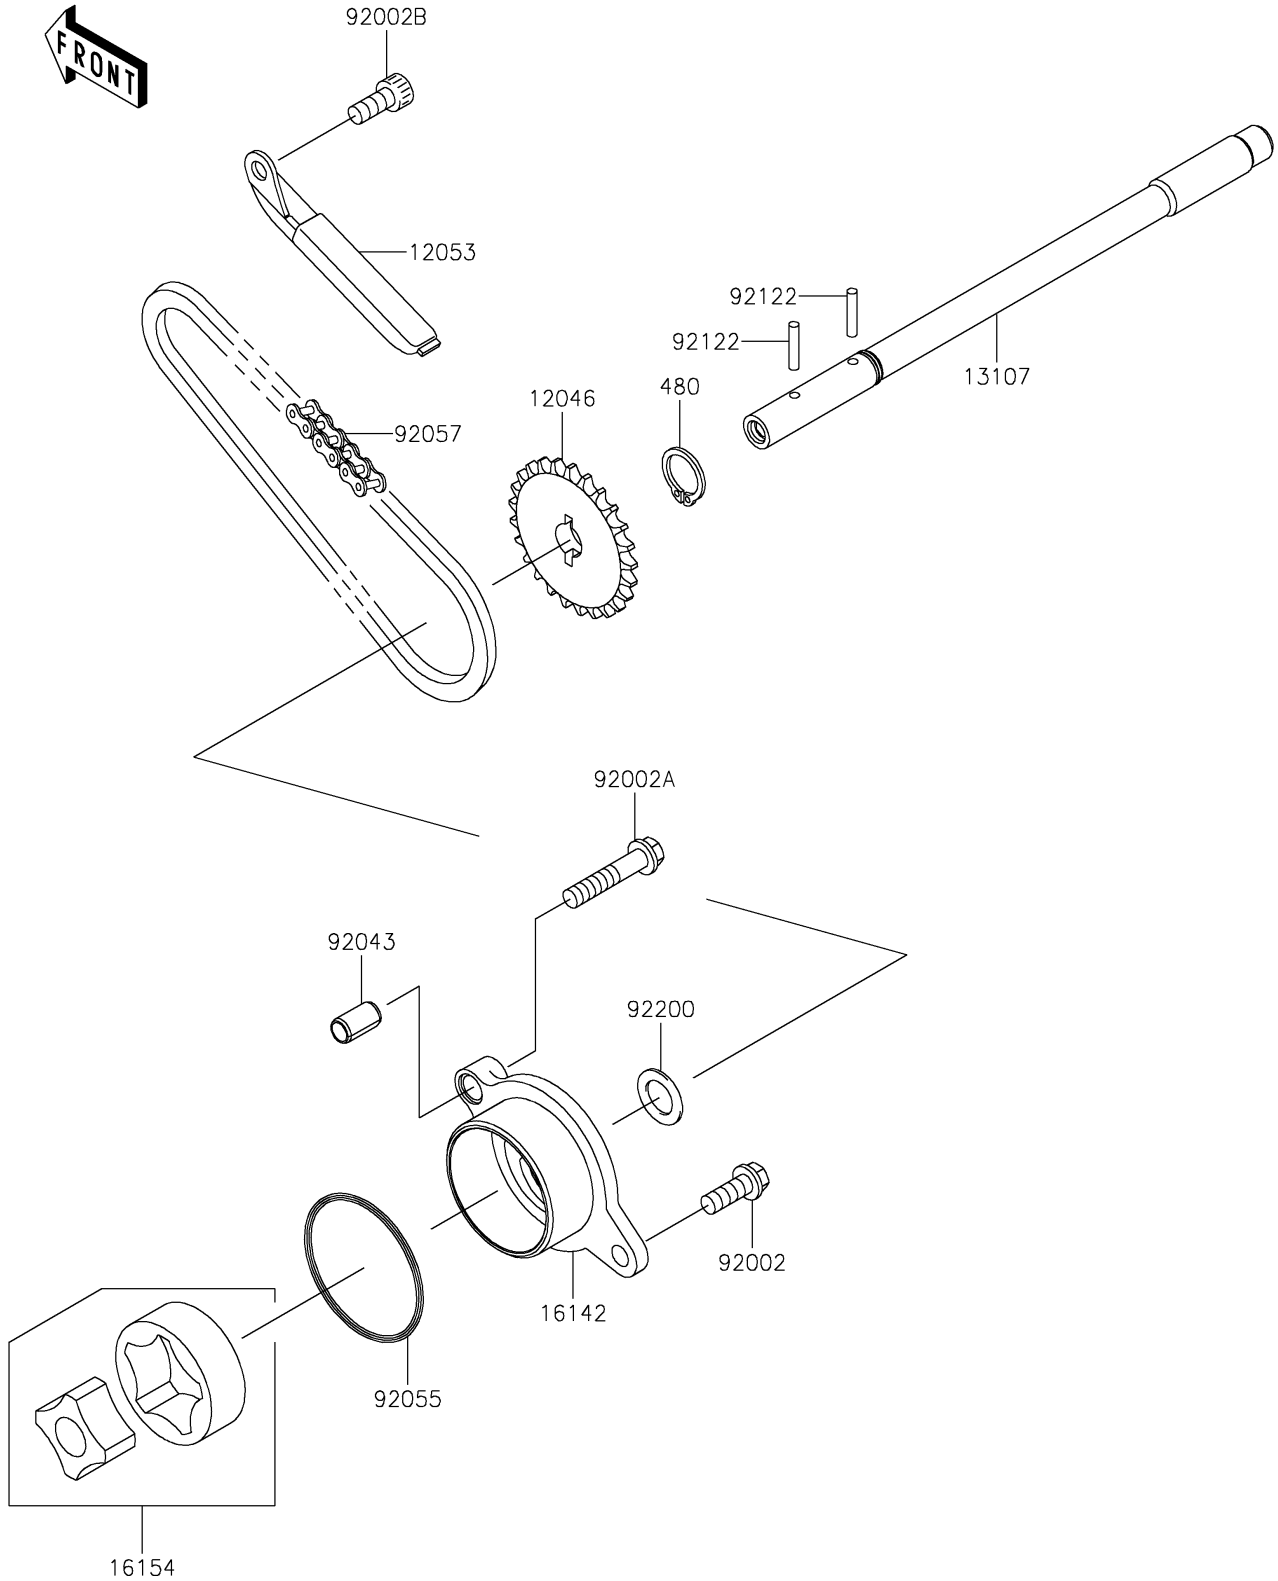

2021 Vulcan 900 Custom PARTS DIAGRAM

Oil Pump

E1712

2021 Vulcan 900 Custom PARTS LIST

Oil Pump

ITEM NAME	PART NUMBER	QUANTITY
-----------	-------------	----------