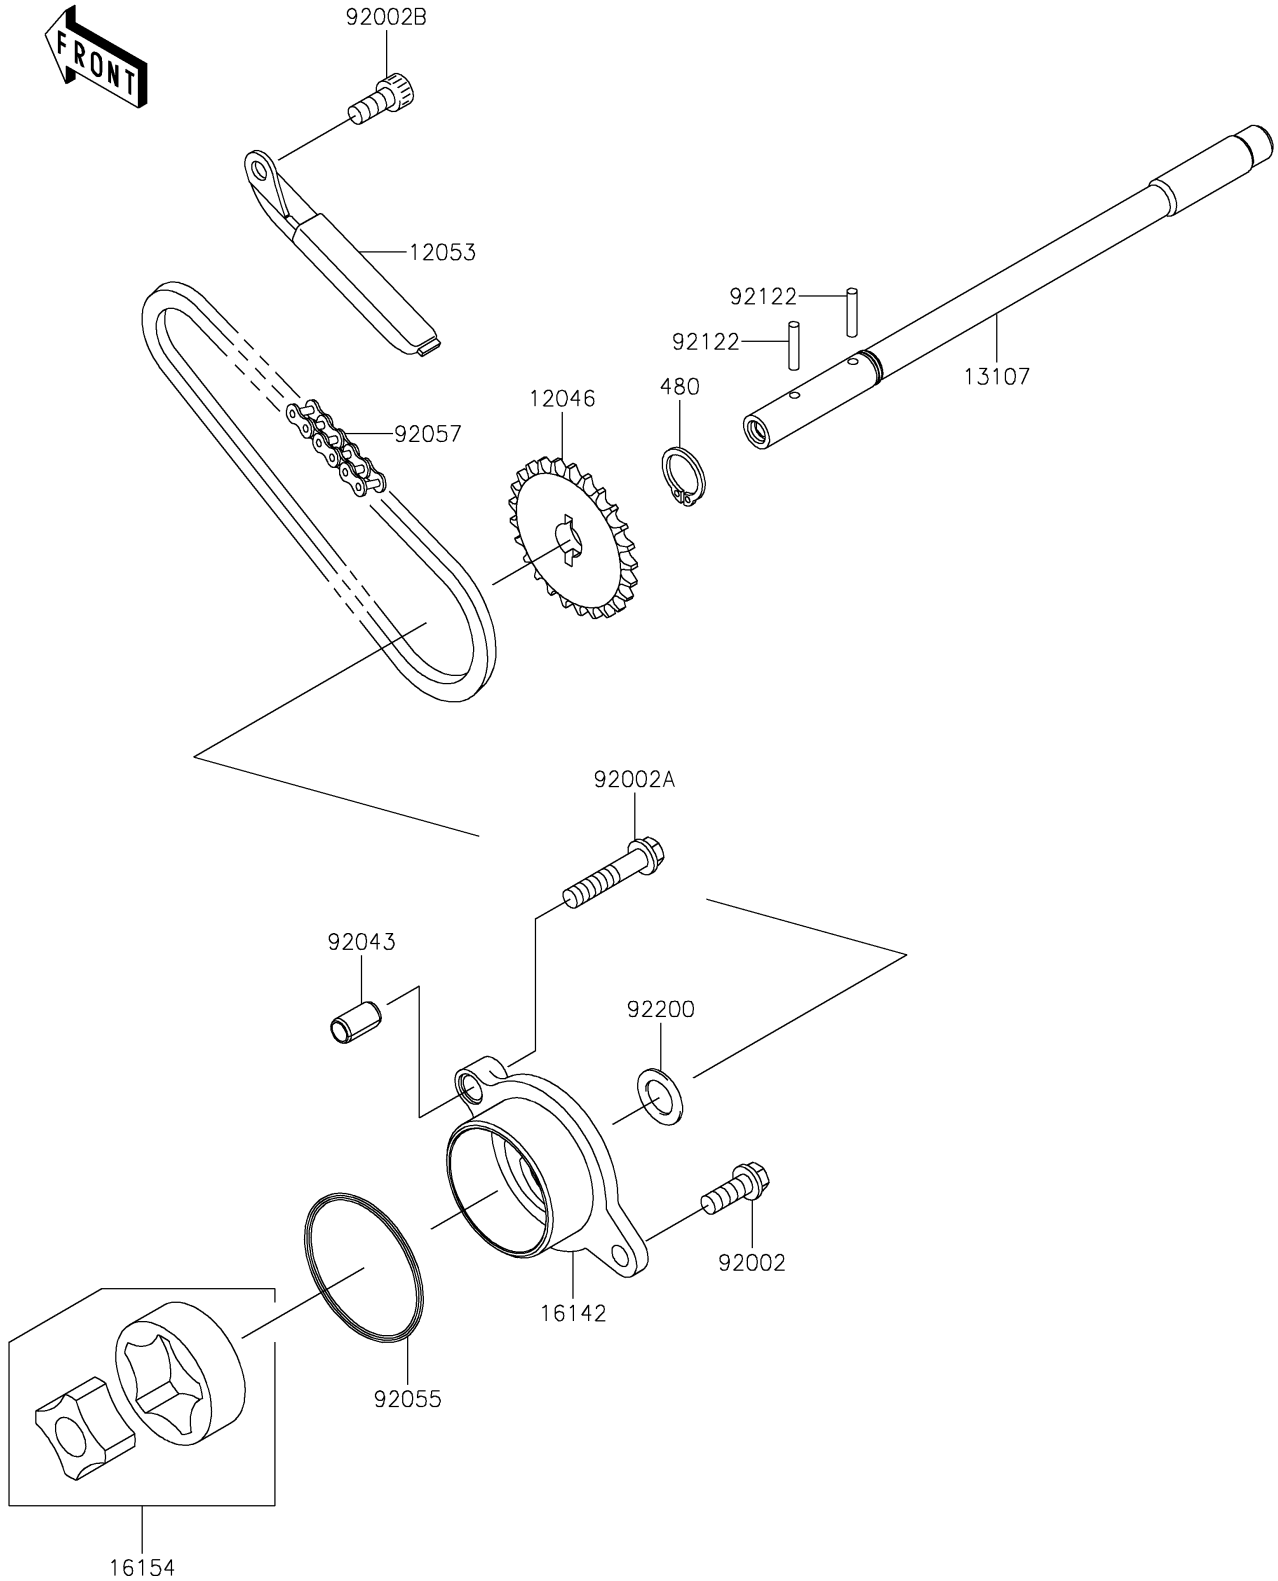

# 2021 VULCAN® 900 CUSTOM PARTS DIAGRAM

Oil Pump

E1712

## 2021 VULCAN® 900 CUSTOM PARTS LIST

### Oil Pump

ITEM NAME	PART NUMBER	QUANTITY
SPROCKET,24T (Ref # 12046)	12046-0045	1
GUIDE-CHAIN (Ref # 12053)	12053-0070	1
SHAFT (Ref # 13107)	13107-0116	1
COVER-PUMP,OIL (Ref # 16142)	16142-0028	1
ROTOR-PUMP,40.56X18 (Ref # 16154)	16154-1056	1
BOLT,6X16 (Ref # 92002)	92002-1439	1
BOLT,6X30 (Ref # 92002A)	92002-1534	1
BOLT,SOCKET,6X14 (Ref # 92002B)	92002-1592	1
PIN,6.2X8X14 (Ref # 92043)	92043-1263	1
RING-O,44.7X2.4 (Ref # 92055)	92055-1279	1
CHAIN,DID 25H,54LE (Ref # 92057)	92057-0113	1
ROLLER,3X15.8 (Ref # 92122)	92122-1126	2
WASHER (Ref # 92200)	92200-1009	1
CIRCLIP-TYPE-C,11MM (Ref # 480)	480J1100	1