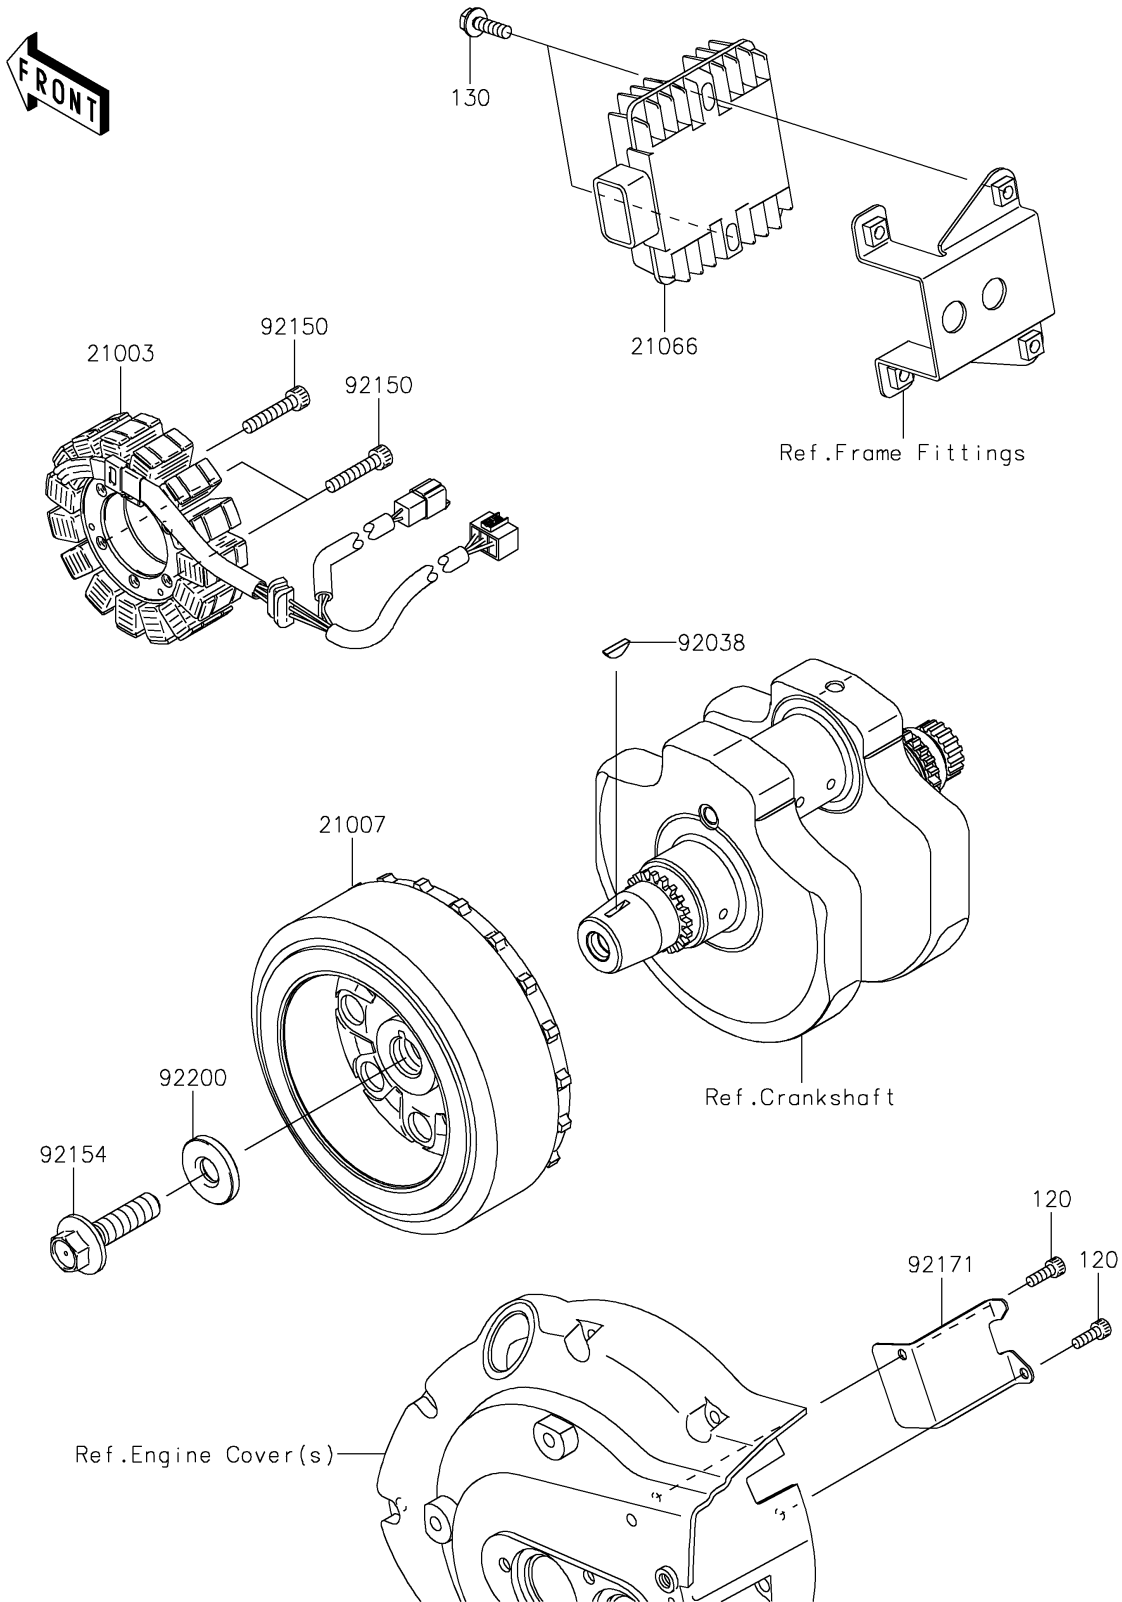

# 2021 VULCAN® 900 CUSTOM PARTS DIAGRAM

Generator

E1810

## 2021 VULCAN® 900 CUSTOM PARTS LIST

### Generator

ITEM NAME	PART NUMBER	QUANTITY
STATOR (Ref # 21003)	21003-0053	1
ROTOR (Ref # 21007)	21007-0076	1
REGULATOR-VOLTAGE (Ref # 21066)	21066-0705	1
KEY,WOODRUFF (Ref # 92038)	92038-001	1
BOLT,SOCKET,6X30 (Ref # 92150)	92150-1433	3
BOLT,FLANGED,12X45 (Ref # 92154)	92154-1357	1
CLAMP (Ref # 92171)	92171-0563	1
WASHER,12X33X5 (Ref # 92200)	92200-0220	1
BOLT-SOCKET,5X14 (Ref # 120)	120CA0514	2
BOLT-FLANGED,6X20 (Ref # 130)	130BB0620	2