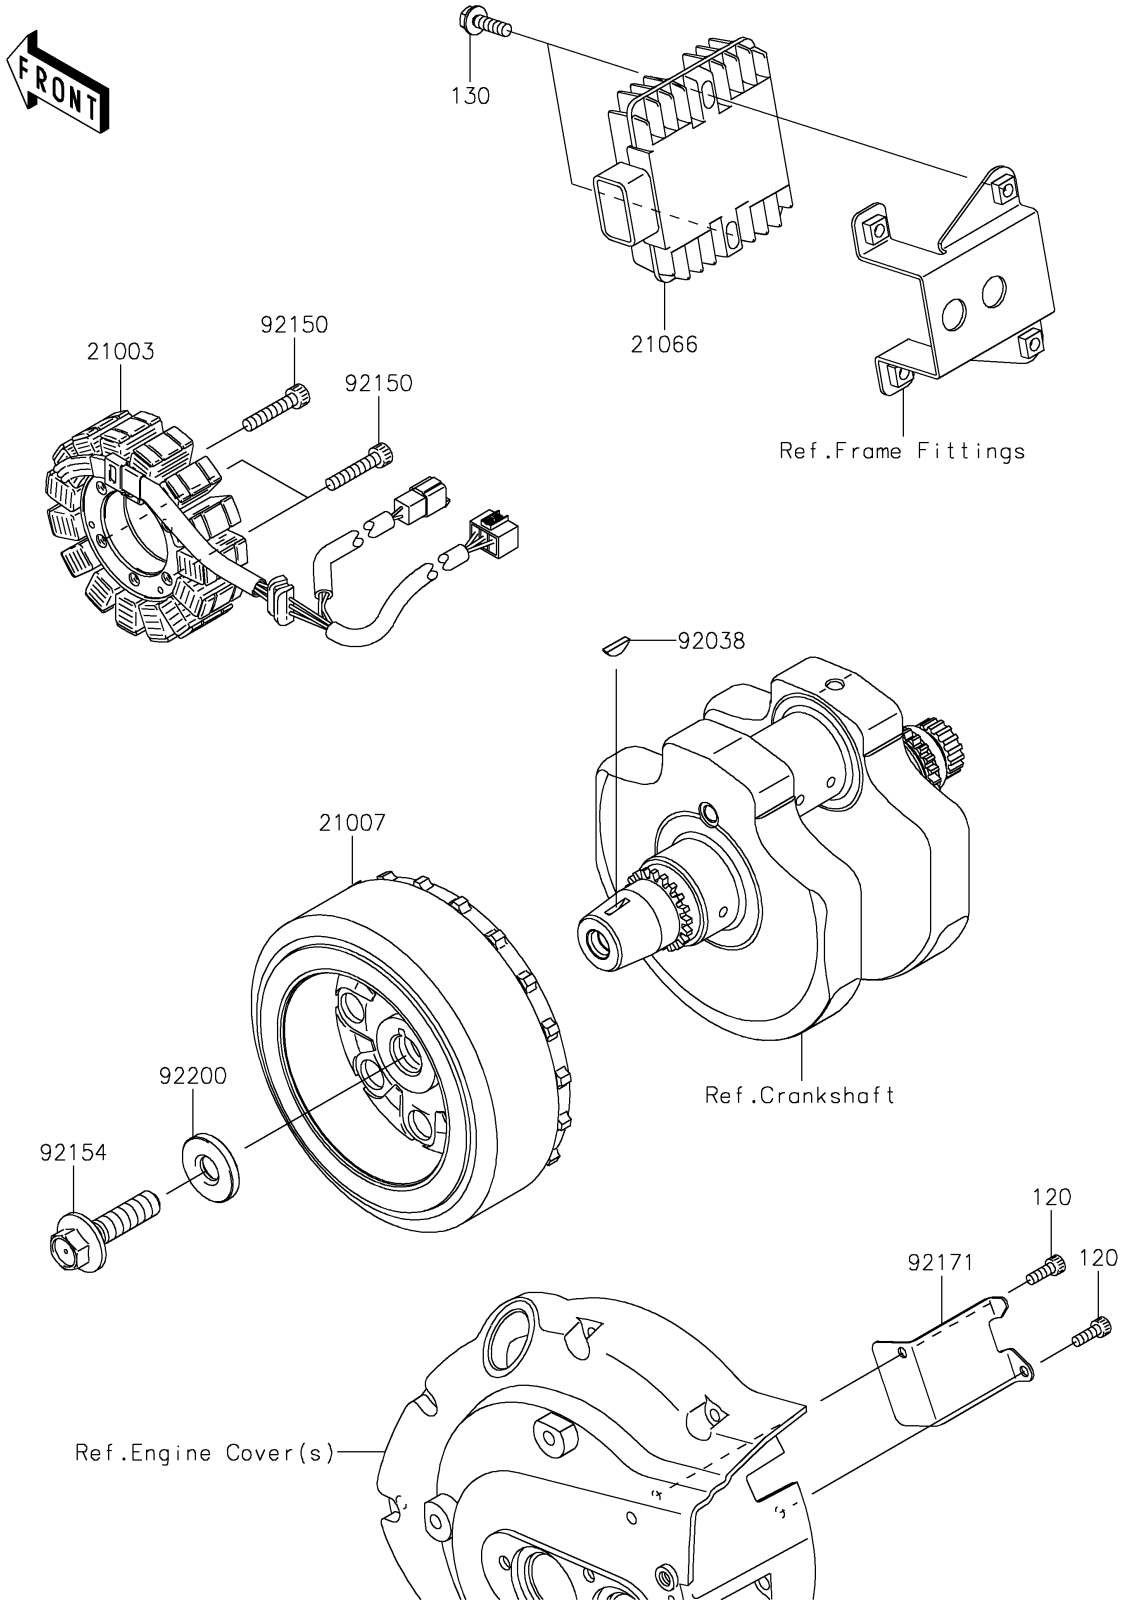

# 2021 VULCAN® 900 CUSTOM PARTS DIAGRAM

Generator

E1810

## 2021 VULCAN® 900 CUSTOM PARTS LIST

### Generator

ITEM NAME	PART NUMBER	QUANTITY
STATOR (Ref # 21003)	21003-0053	1
ROTOR (Ref # 21007)	21007-0076	1
REGULATOR-VOLTAGE (Ref # 21066)	21066-0705	1
KEY,WOODRUFF (Ref # 92038)	92038-001	1
BOLT,SOCKET,6X30 (Ref # 92150)	92150-1433	3
BOLT,FLANGED,12X45 (Ref # 92154)	92154-1357	1
CLAMP (Ref # 92171)	92171-0563	1
WASHER,12X33X5 (Ref # 92200)	92200-0220	1
BOLT-SOCKET,5X14 (Ref # 120)	120CA0514	2
BOLT-FLANGED,6X20 (Ref # 130)	130BB0620	2