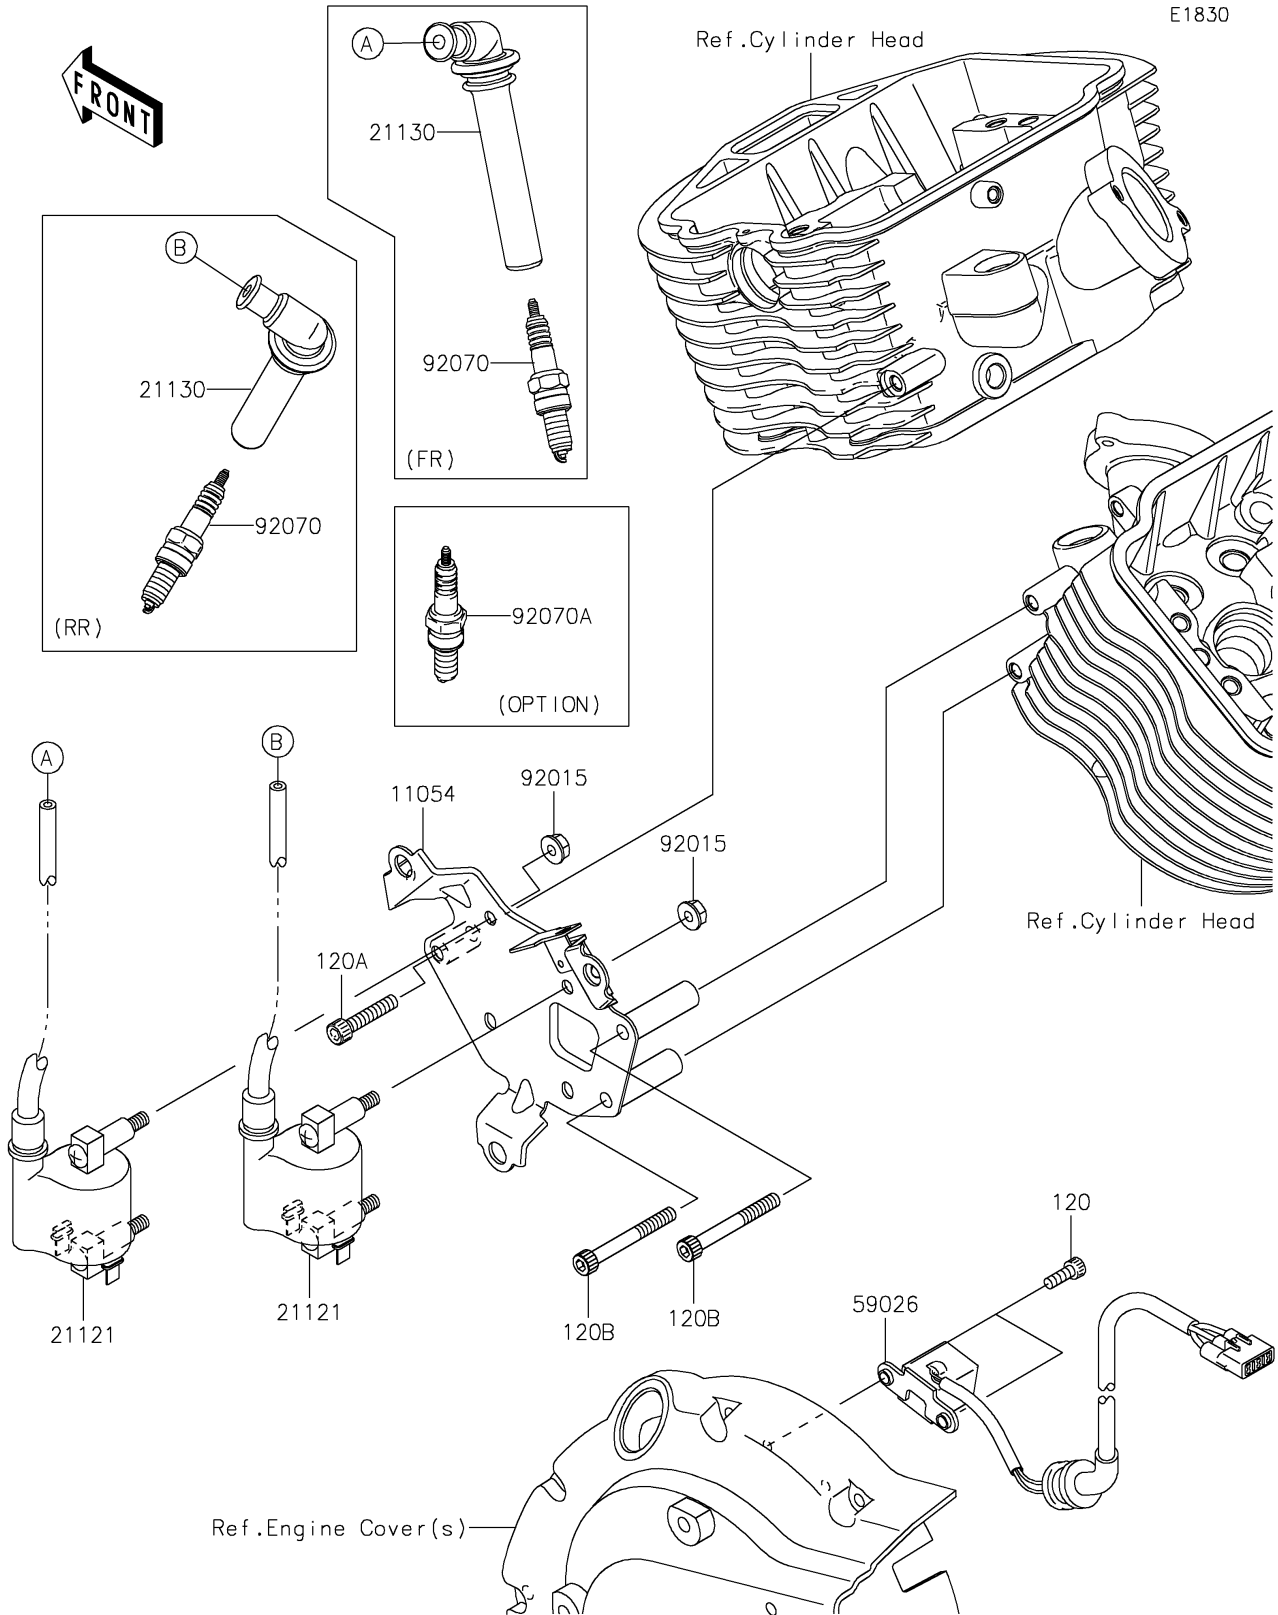

2021 VULCAN® 900 CUSTOM PARTS DIAGRAM

Ignition System

2021 VULCAN® 900 CUSTOM PARTS LIST

Ignition System

ITEM NAME	PART NUMBER	QUANTITY
BRACKET,IGNITION COIL (Ref # 11054)	11054-1537	1
COIL-IGNITION (Ref # 21121)	21121-0027	2
CAP-SPARK PLUG (Ref # 21130)	21130-1075	2
COIL-PULSING (Ref # 59026)	59026-0017	1
NUT,FLANGED,6MM (Ref # 92015)	92015-1367	4
PLUG-SPARK,CPR7EA-9(NGK) (Ref # 92070)	92070-0022	2
PLUG-SPARK,CPR8EA-9(NGK) (Ref # 92070A)	92070-0029	2
BOLT-SOCKET,5X14 (Ref # 120)	120CA0514	2
BOLT-SOCKET,6X35 (Ref # 120A)	120CA0635	1
BOLT-SOCKET,6X55 (Ref # 120B)	120CA0655	2