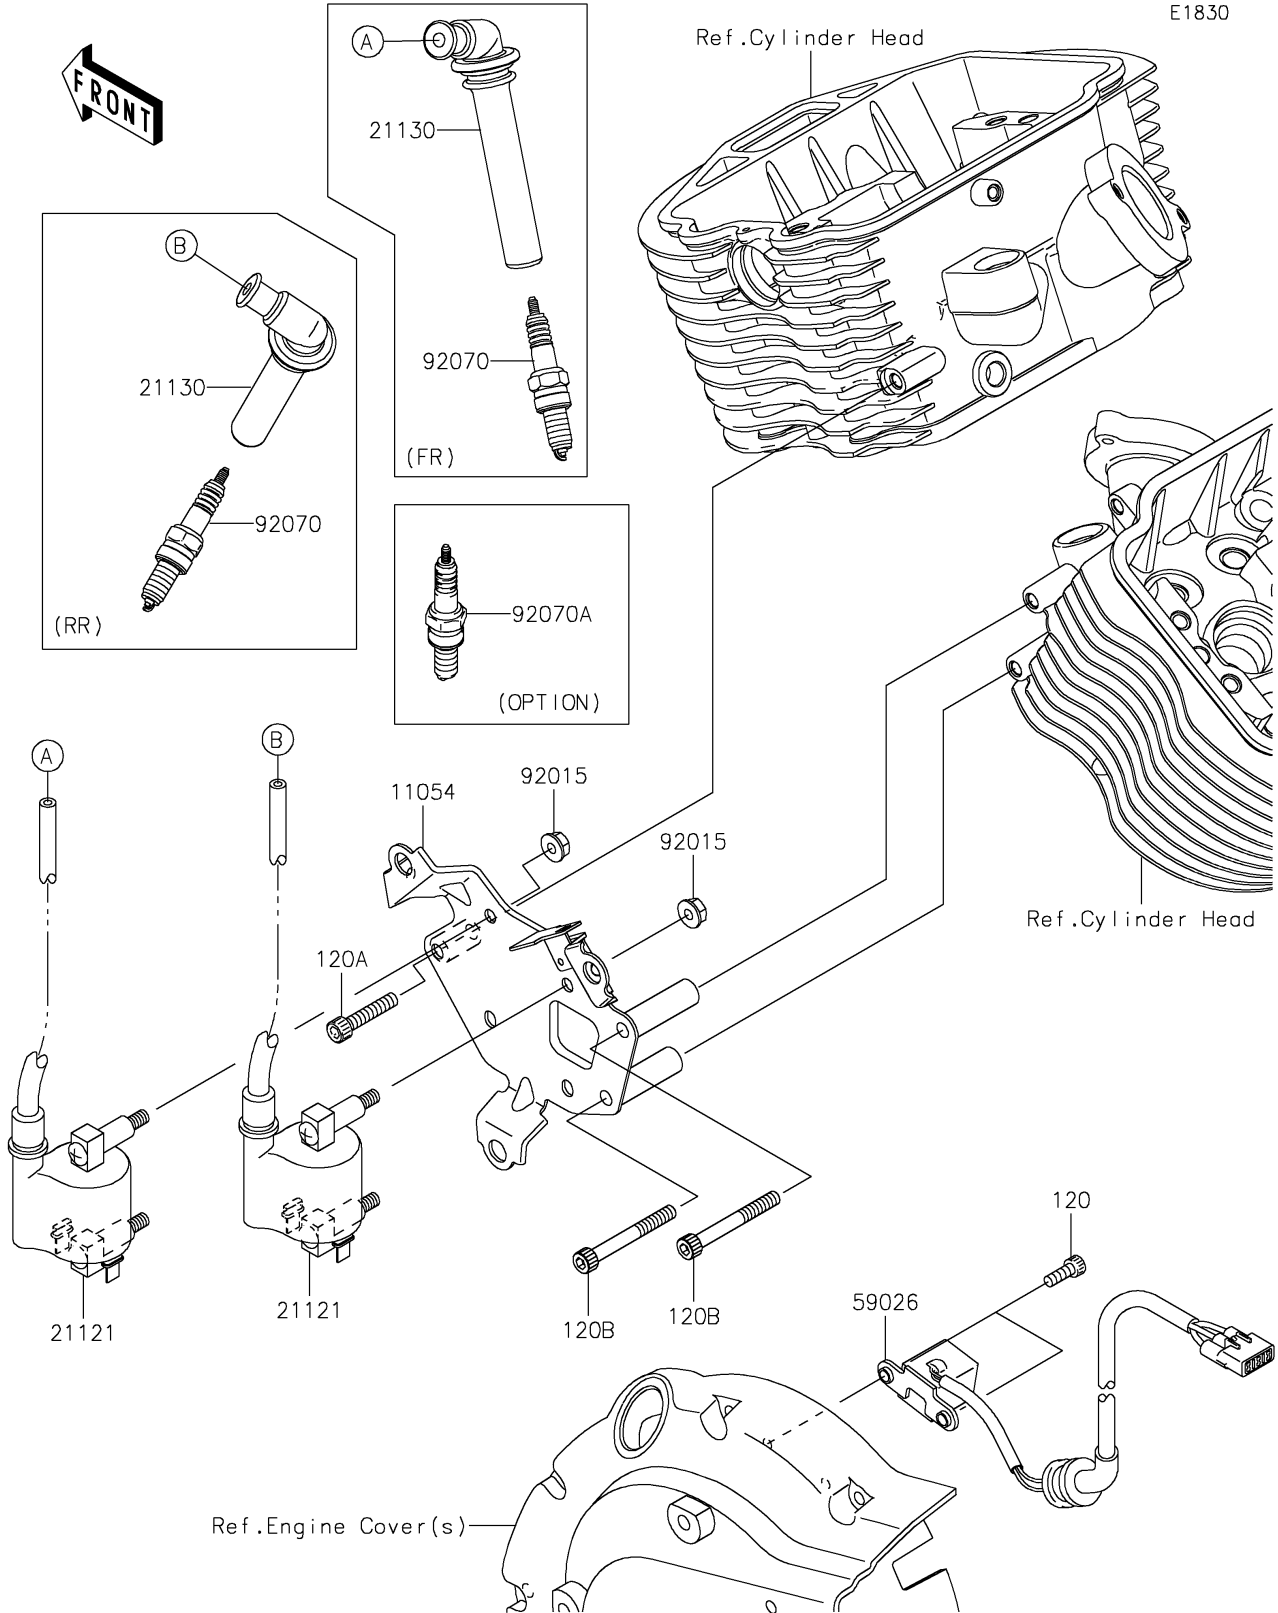

2021 Vulcan 900 Custom PARTS DIAGRAM

Ignition System

2021 Vulcan 900 Custom PARTS LIST

Ignition System

ITEM NAME	PART NUMBER	QUANTITY
-----------	-------------	----------