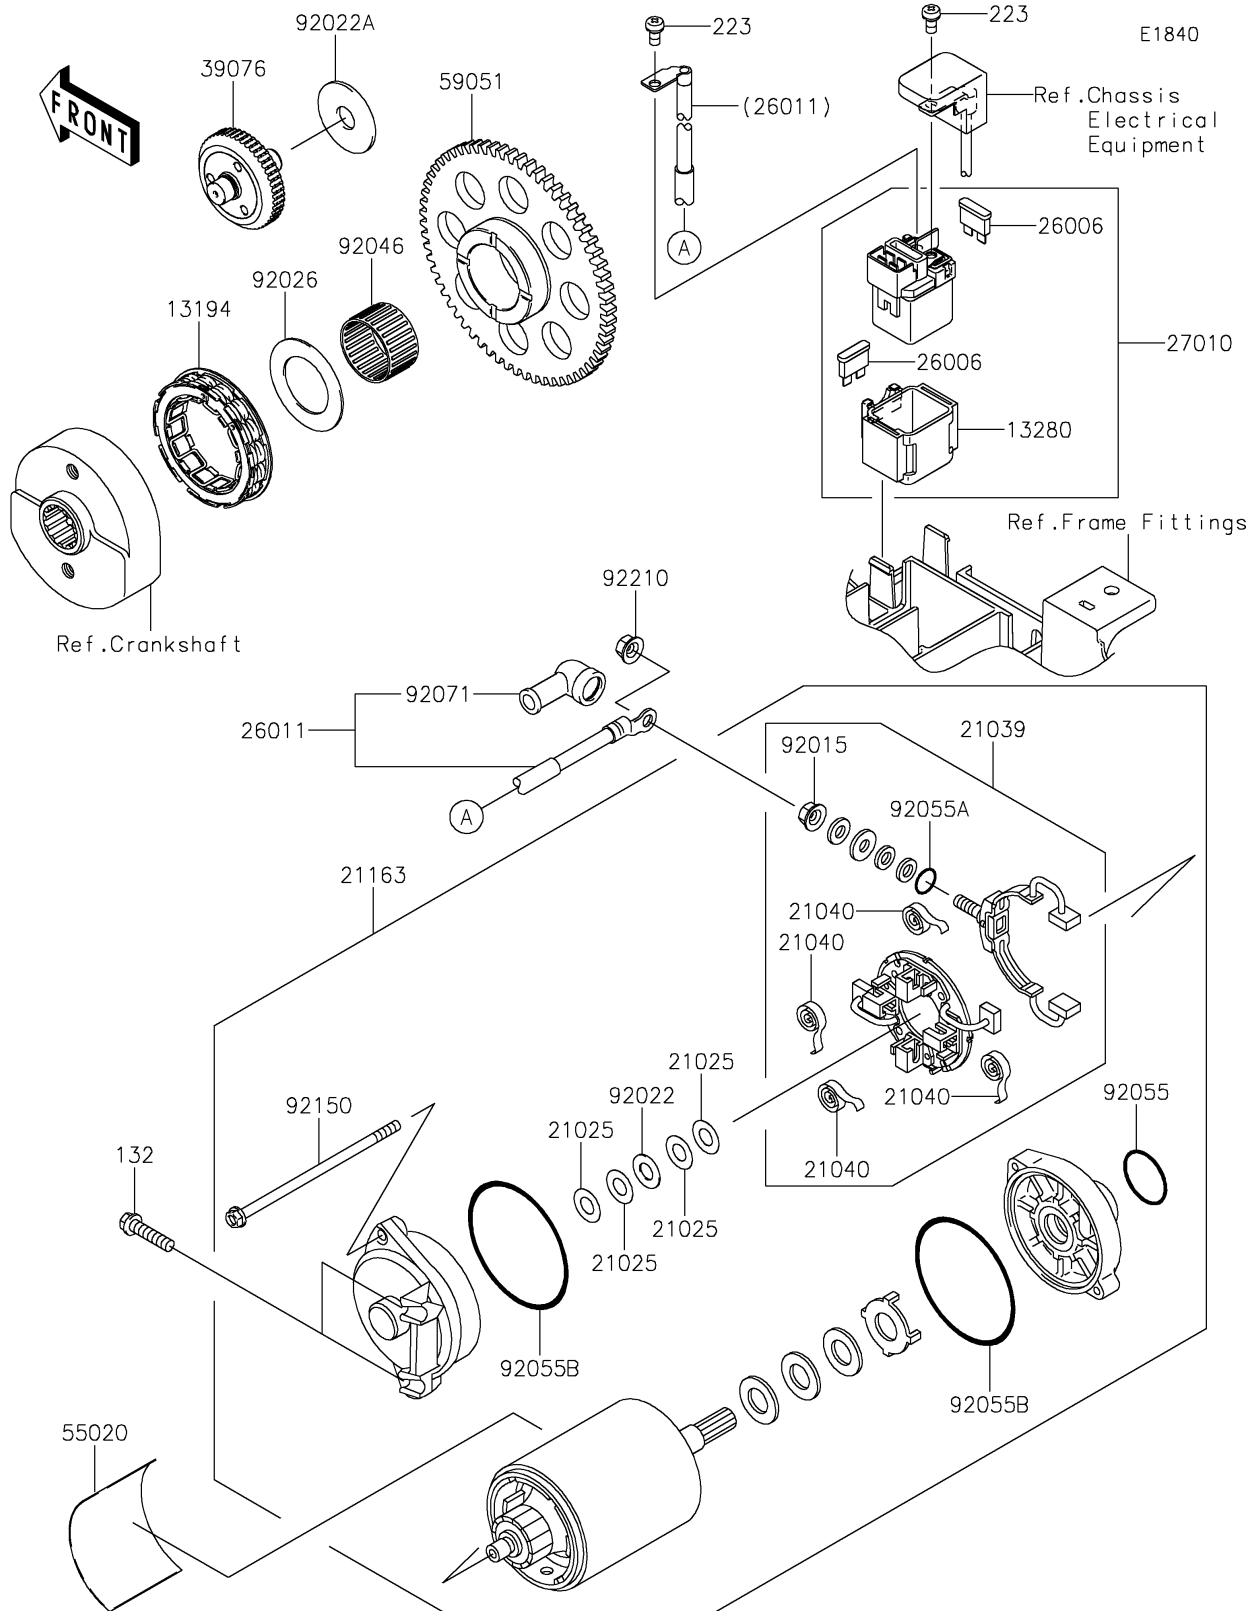

2021 VULCAN® 900 CUSTOM PARTS DIAGRAM

Starter Motor

2021 VULCAN® 900 CUSTOM PARTS LIST

Starter Motor

ITEM NAME	PART NUMBER	QUANTITY
CLUTCH-ONEWAY (Ref # 13194)	13194-0009	1
HOLDER,MAGNETIC SWITCH (Ref # 13280)	13280-0822	1
WASHER,9.1X18X0.2 (Ref # 21025)	21025-011	AR
BRUSH,CARBON (Ref # 21039)	21039-1060	1
SPRING-BRUSH (Ref # 21040)	21040-1055	4
STARTER-ELECTRIC (Ref # 21163)	21163-0066	1
FUSE,BLADE,30A,GREEN (Ref # 26006)	26006-1006	2
WIRE-LEAD,STARTER MOTOR (Ref # 26011)	26011-0126	1
SWITCH,MAGNETIC (Ref # 27010)	27010-0793	1
LIMITER (Ref # 39076)	39076-0008	1
GUARD,STARTER MOTER (Ref # 55020)	55020-1589	1
GEAR-SPUR,63T (Ref # 59051)	59051-0060	1
NUT,STARTER MOTOR (Ref # 92015)	92015-1476	1
WASHER,9.1X18X0.8 (Ref # 92022)	92022-1132	1
WASHER,12.3X38X2.0 (Ref # 92022A)	92022-1664	1
SPACER,31X49.5X1.2 (Ref # 92026)	92026-1490	1
BEARING-NEEDLE,K30X35X20 (Ref # 92046)	92046-1171	1
RING-O (Ref # 92055)	92055-1276	1
RING-O,4.5X2.0 (Ref # 92055A)	92055-1370	1
RING-O,STARTER MOTOR (Ref # 92055B)	92055-1381	2
GROMMET (Ref # 92071)	92071-0024	1
BOLT,STARTER MOTOR (Ref # 92150)	92150-1572	2
NUT,6MM (Ref # 92210)	92210-0188	1
BOLT-FLANGED-SMALL,6X25 (Ref # 132)	132BA0625	2
SCREW-PAN-WS-CROS,5X10 (Ref # 223)	223AA0510	2