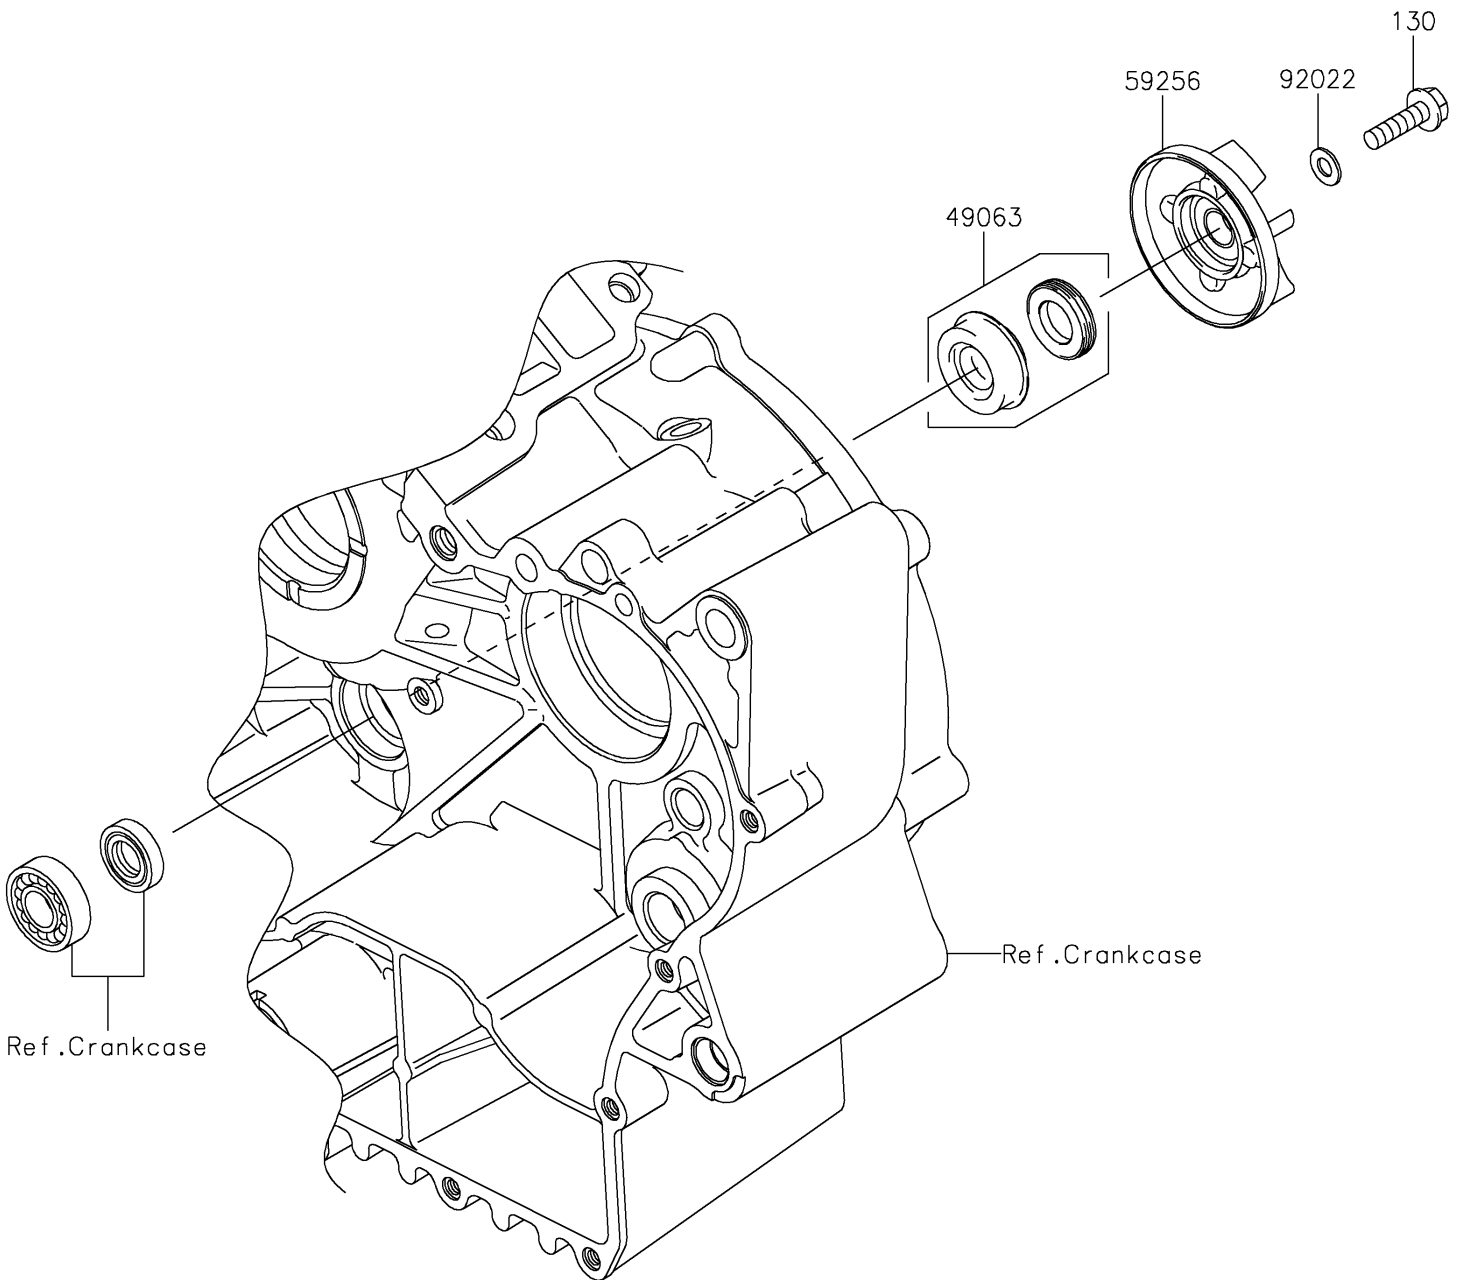

2021 VULCAN[®] 900 CUSTOM PARTS DIAGRAM

Water Pump

E3031

2021 VULCAN® 900 CUSTOM PARTS LIST

Water Pump

ITEM NAME	PART NUMBER	QUANTITY
SEAL-MECHANICAL,WATER (Ref # 49063)	49063-1055	1
IMPELLER (Ref # 59256)	59256-1073	1
WASHER,6.1X12X1 (Ref # 92022)	92022-077	1
BOLT-FLANGED,6X22 (Ref # 130)	130BA0622	1