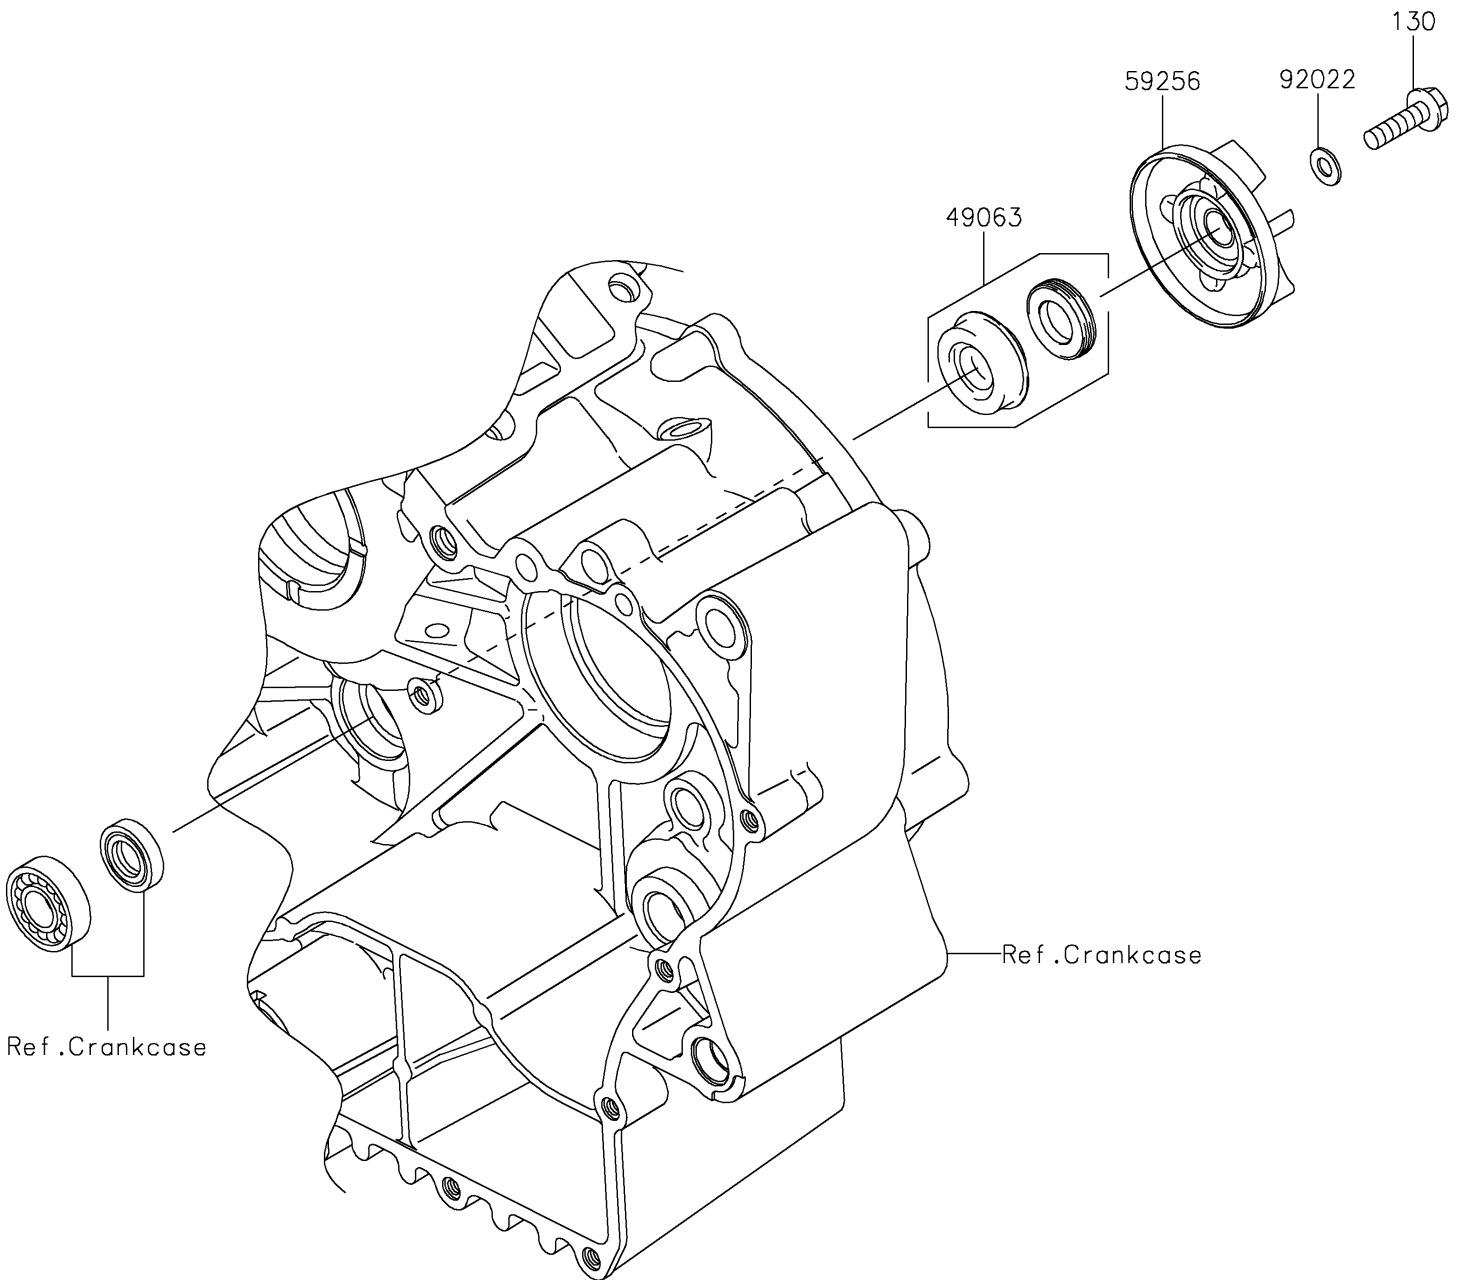

2021 Vulcan 900 Custom PARTS DIAGRAM

Water Pump

E3031

2021 Vulcan 900 Custom PARTS LIST

Water Pump

ITEM NAME	PART NUMBER	QUANTITY
-----------	-------------	----------