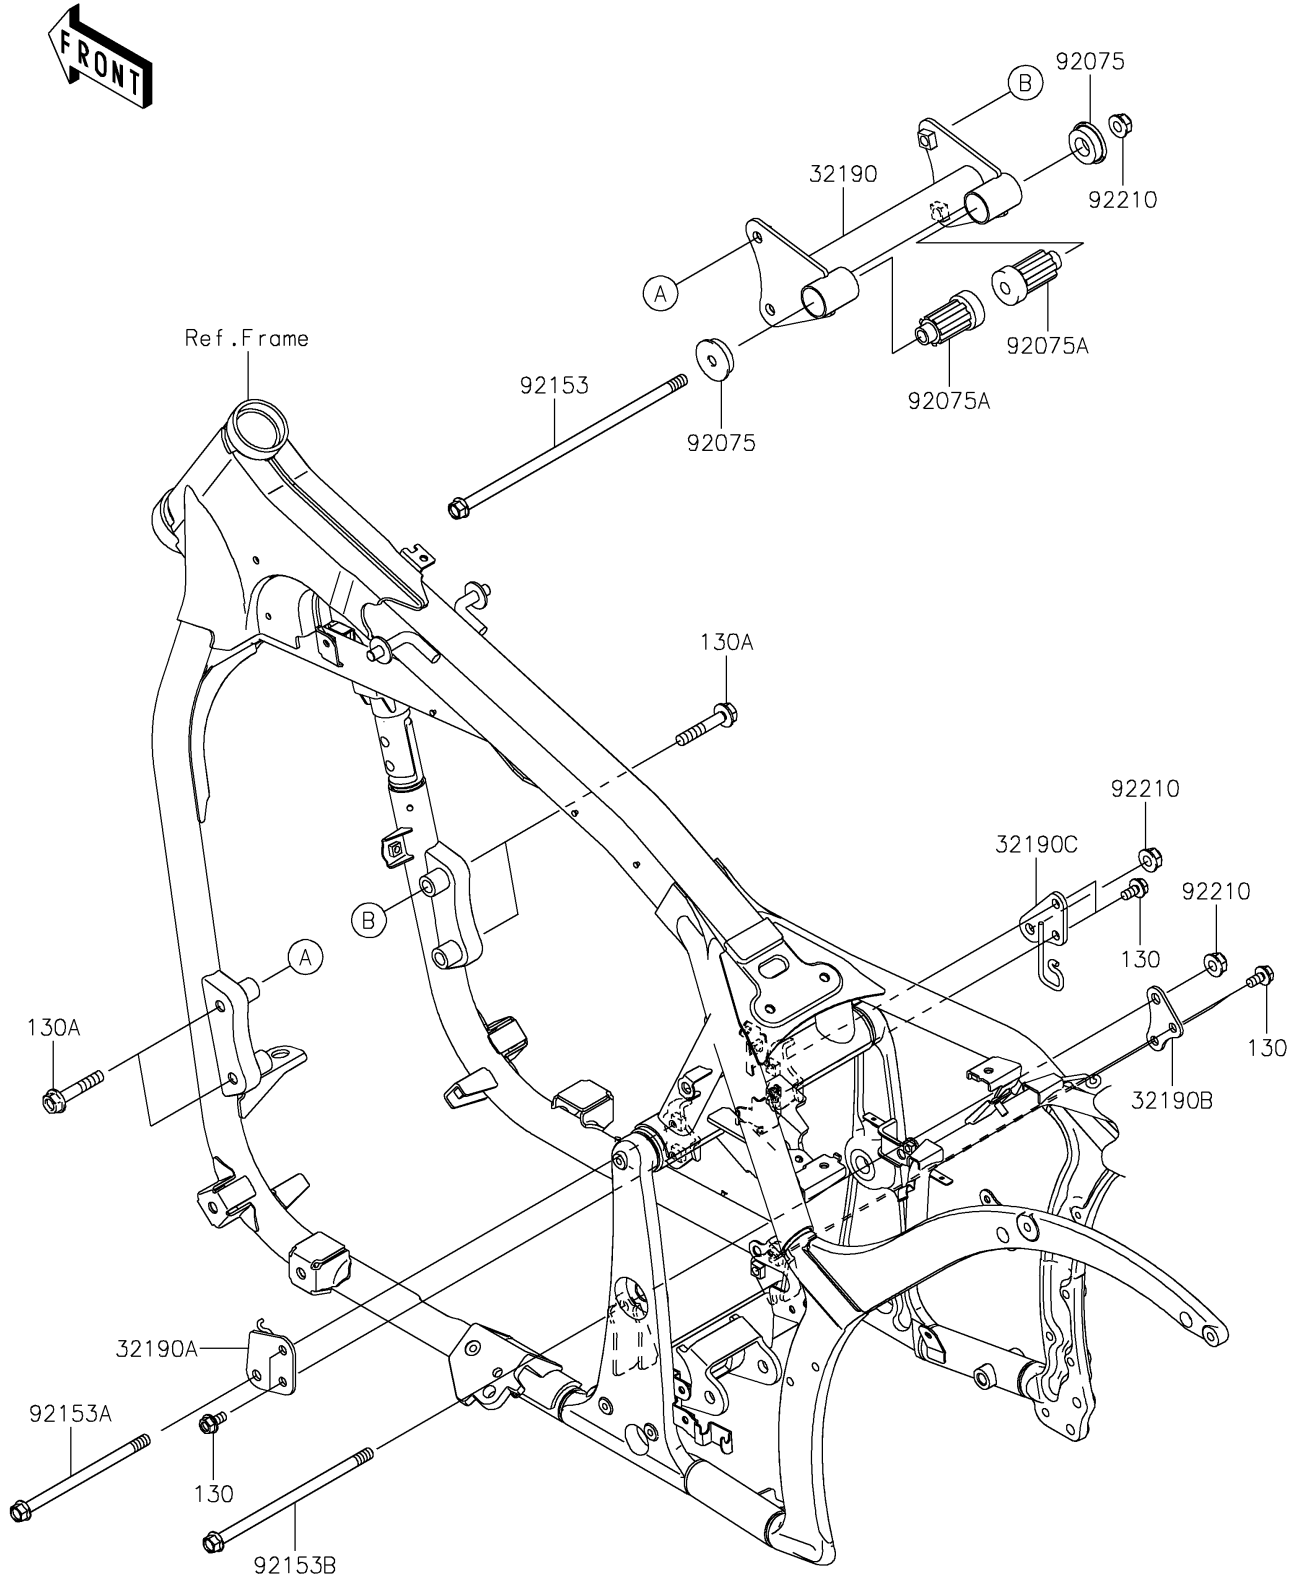

# 2021 Vulcan 900 Custom PARTS DIAGRAM

Engine Mount

F2122

## 2021 Vulcan 900 Custom PARTS LIST

### Engine Mount

ITEM NAME	PART NUMBER	QUANTITY
BRACKET-ENGINE,FR,F.S.BLACK (Ref # 32190)	32190-0229-18R	1
BRACKET-ENGINE,RR,LH,UPP (Ref # 32190A)	32190-0274	1
BRACKET-ENGINE,RR,RH,LWR (Ref # 32190B)	32190-0275	1
BRACKET-ENGINE,RR,RH,UPP (Ref # 32190C)	32190-0276	1
DAMPER,ENGINE MOUNT (Ref # 92075)	92075-1738	2
DAMPER,ENGINE MOUNT,MAIN (Ref # 92075A)	92075-1739	2
BOLT,FLANGED,10X285 (Ref # 92153)	92153-1909	1
BOLT,FLANGED,10X158 (Ref # 92153A)	92153-1910	1
BOLT,FLANGED,10X198 (Ref # 92153B)	92153-1911	1
NUT,LOCK,FLANGED,10MM (Ref # 92210)	92210-1081	3
BOLT-FLANGED,8X16 (Ref # 130)	130BB0816	6
BOLT-FLANGED,10X55 (Ref # 130A)	130BB1055	4