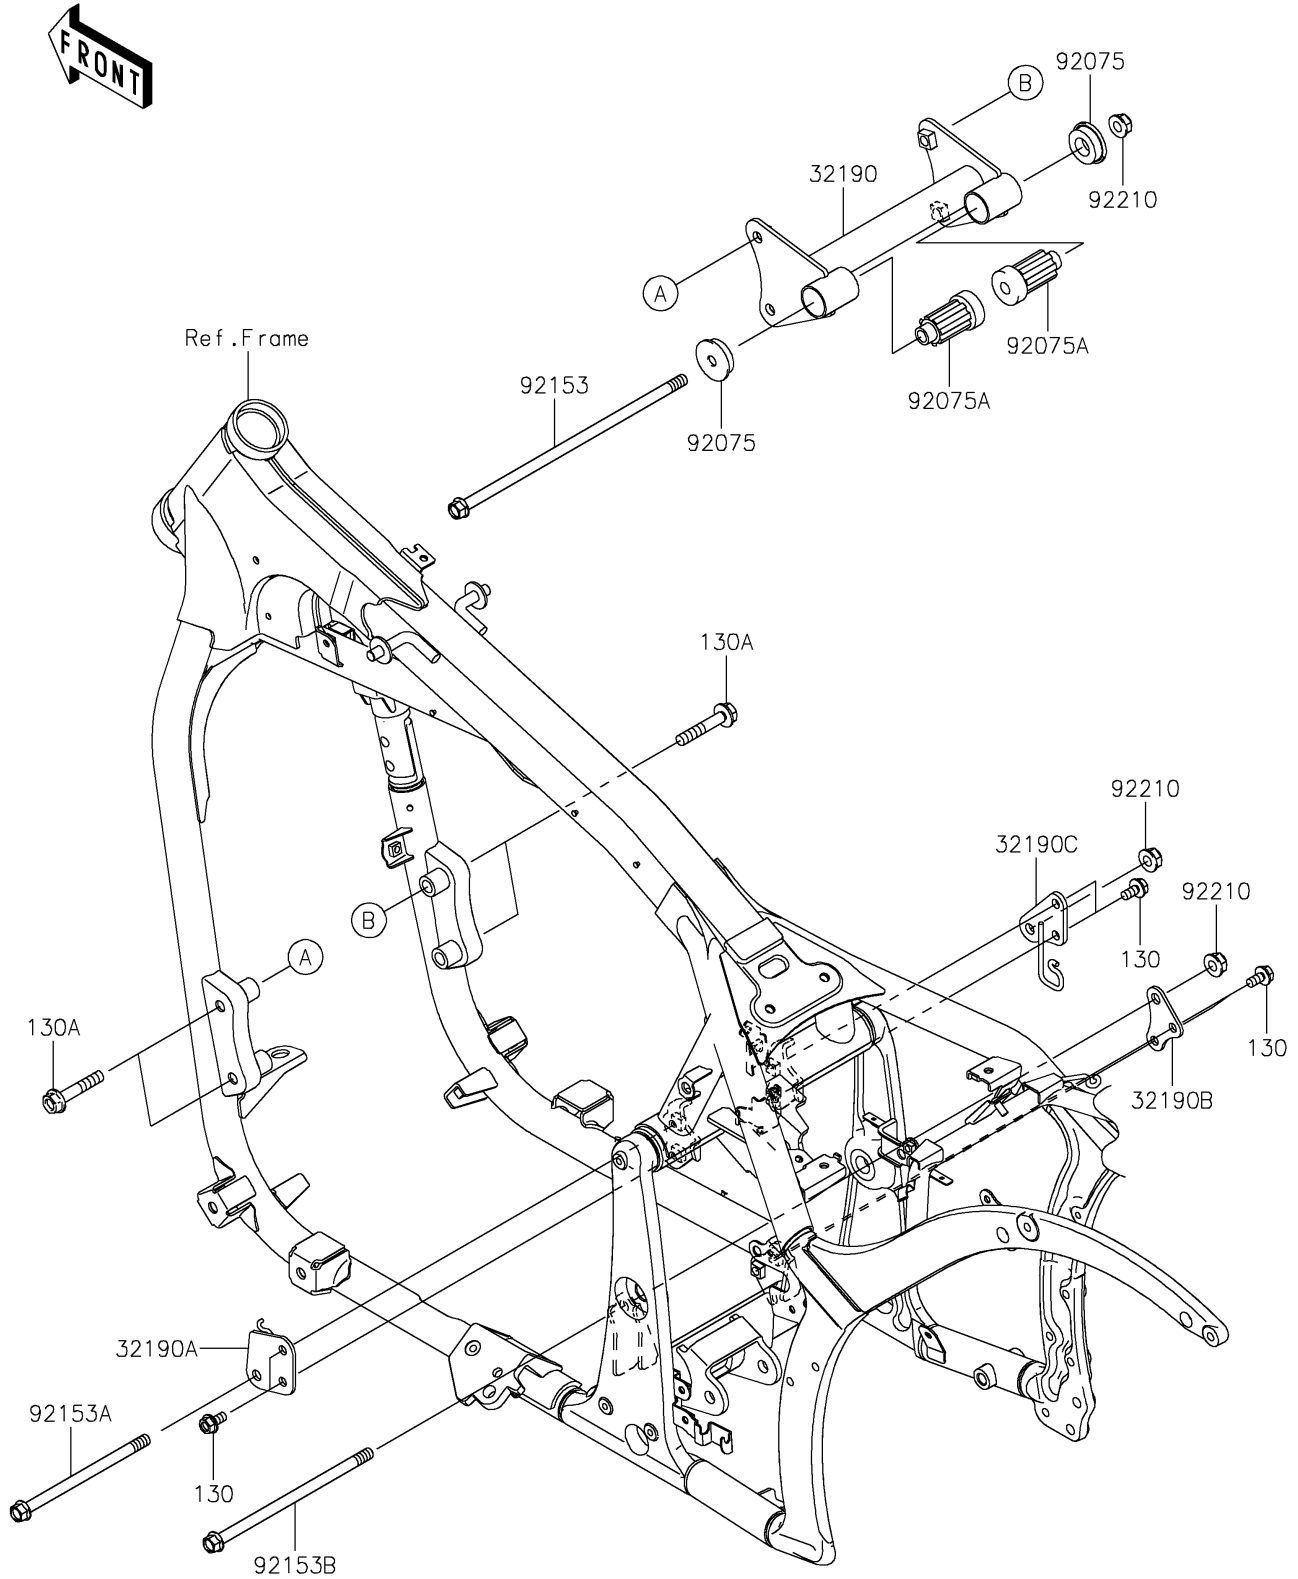

2021 Vulcan 900 Custom PARTS DIAGRAM

Engine Mount

F2122

2021 Vulcan 900 Custom PARTS LIST

Engine Mount

ITEM NAME	PART NUMBER	QUANTITY
-----------	-------------	----------