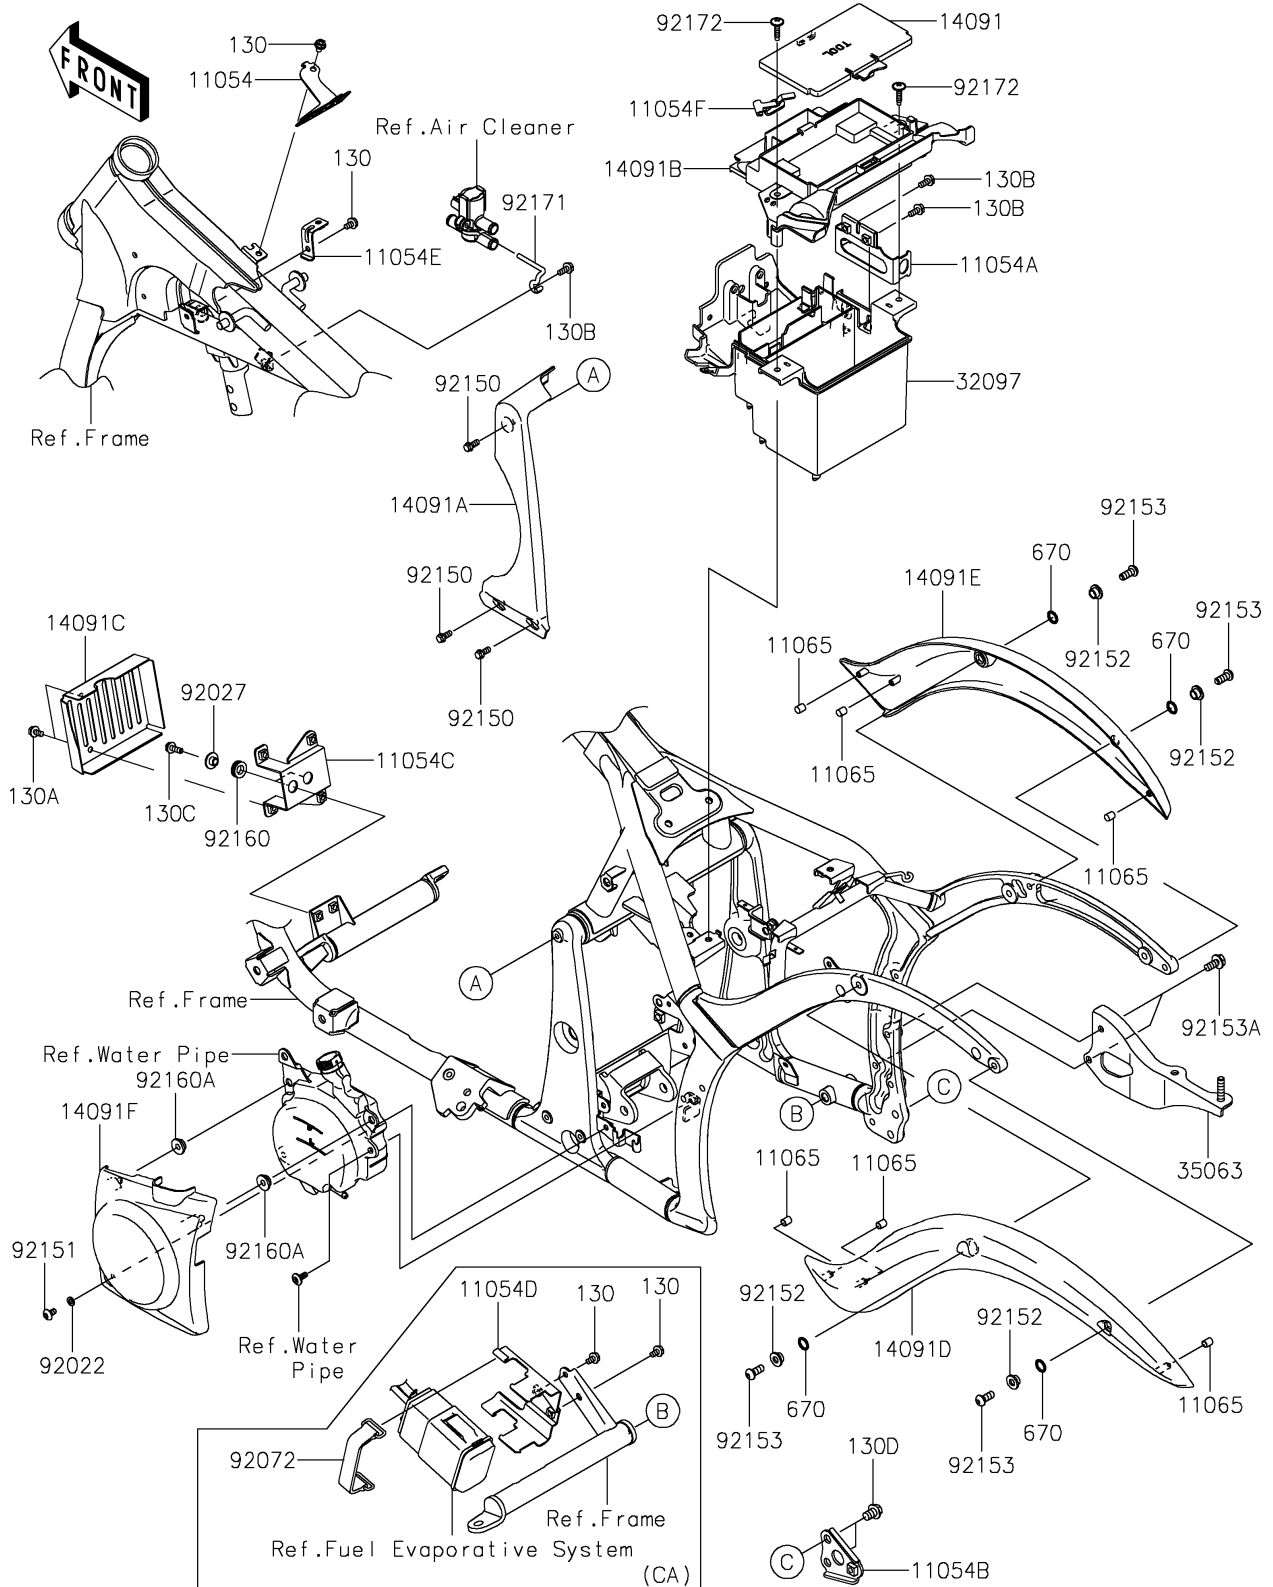

# 2021 VULCAN® 900 CUSTOM PARTS DIAGRAM

## Frame Fittings

F2131

### Frame Fittings

ITEM NAME	PART NUMBER	QUANTITY
BRACKET,FRONT COUPLER (Ref # 11054)	11054-0119	1
BRACKET,RELAY BOX (Ref # 11054A)	11054-0120	1
BRACKET,MUFFLER (Ref # 11054B)	11054-0122	1
BRACKET,REGULATOR (Ref # 11054C)	11054-0124	1
BRACKET,CANISTER (Ref # 11054D)	11054-0147	1
BRACKET,BOOST SENSOR (Ref # 11054E)	11054-0736	1
BRACKET,HELMET LOCK (Ref # 11054F)	11054-0738	1
CAP (Ref # 11065)	11065-0156	6
COVER,TOOL CASE (Ref # 14091)	14091-0520	1
COVER,PIVOT (Ref # 14091A)	14091-0526	1
COVER,BATTERY CASE&TOOL CASE (Ref # 14091B)	14091-0733	1
COVER,REGULATOR (Ref # 14091C)	14091-0836	1
COVER,FENDER,LH (Ref # 14091D)	14091-1728	1
COVER,FENDER,RH (Ref # 14091E)	14091-1729	1
COVER,RESERVOIR TANK (Ref # 14091F)	14091-1772	1
CASE-BATTERY (Ref # 32097)	32097-0021	1
STAY,MUFFLER,F.S.BLACK (Ref # 35063)	35063-0342-18R	1
WASHER,6.2X11X1.5 (Ref # 92022)	92022-183	1
COLLAR,L=7.4 (Ref # 92027)	92027-1848	2
BAND (Ref # 92072)	92072-1384	1
BOLT,FLANGED,6X14 (Ref # 92150)	92150-1689	3
BOLT,SOCKET,6X12 (Ref # 92151)	92151-1940	1
COLLAR (Ref # 92152)	92152-0381	4
BOLT,SOCKET,8X20 (Ref # 92153)	92153-0912	4
BOLT,FLANGED,8X20 (Ref # 92153A)	92153-1704	2
DAMPER (Ref # 92160)	92160-1278	2
DAMPER (Ref # 92160A)	92160-1613	2
CLAMP (Ref # 92171)	92171-0600	1
SCREW,6X26 (Ref # 92172)	92172-0137	2

## 2021 VULCAN® 900 CUSTOM PARTS LIST