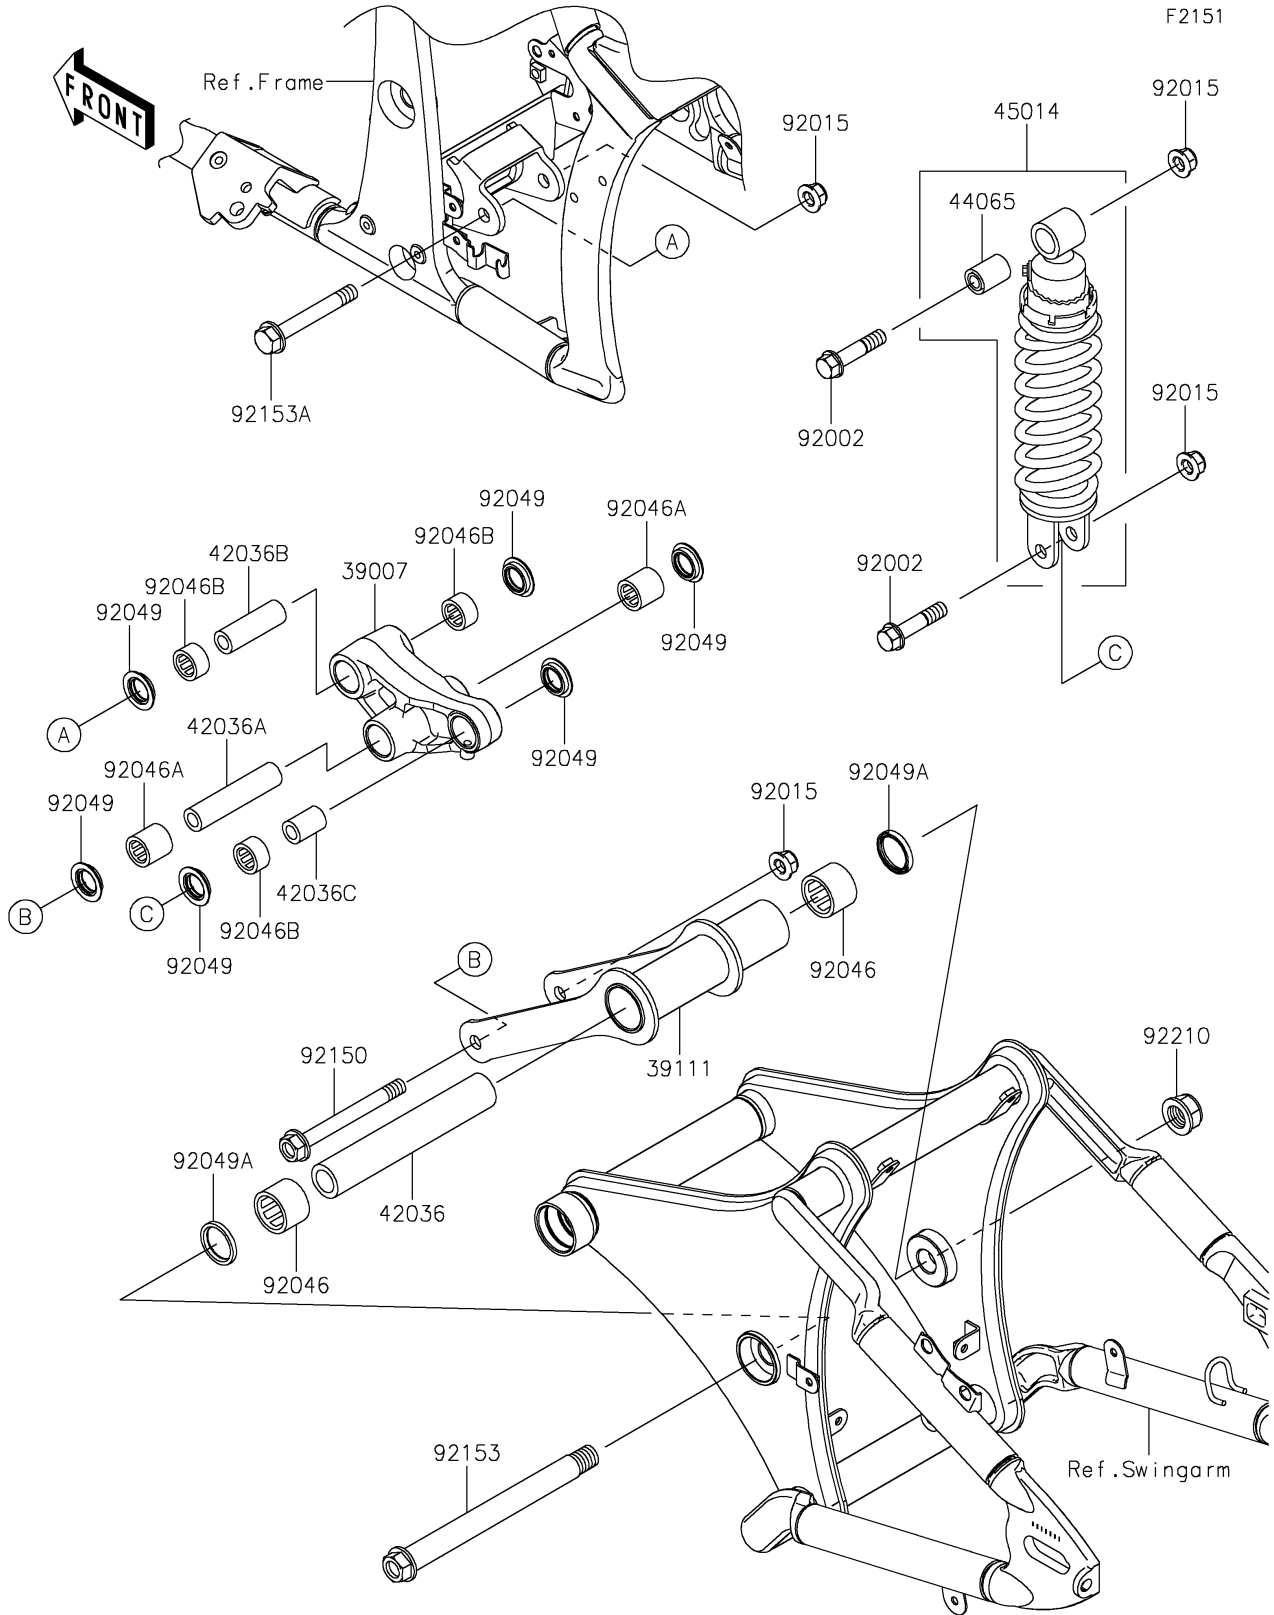

2021 Vulcan 900 Custom PARTS DIAGRAM

Suspension/Shock Absorber

2021 Vulcan 900 Custom PARTS LIST

Suspension/Shock Absorber

ITEM NAME	PART NUMBER	QUANTITY
-----------	-------------	----------