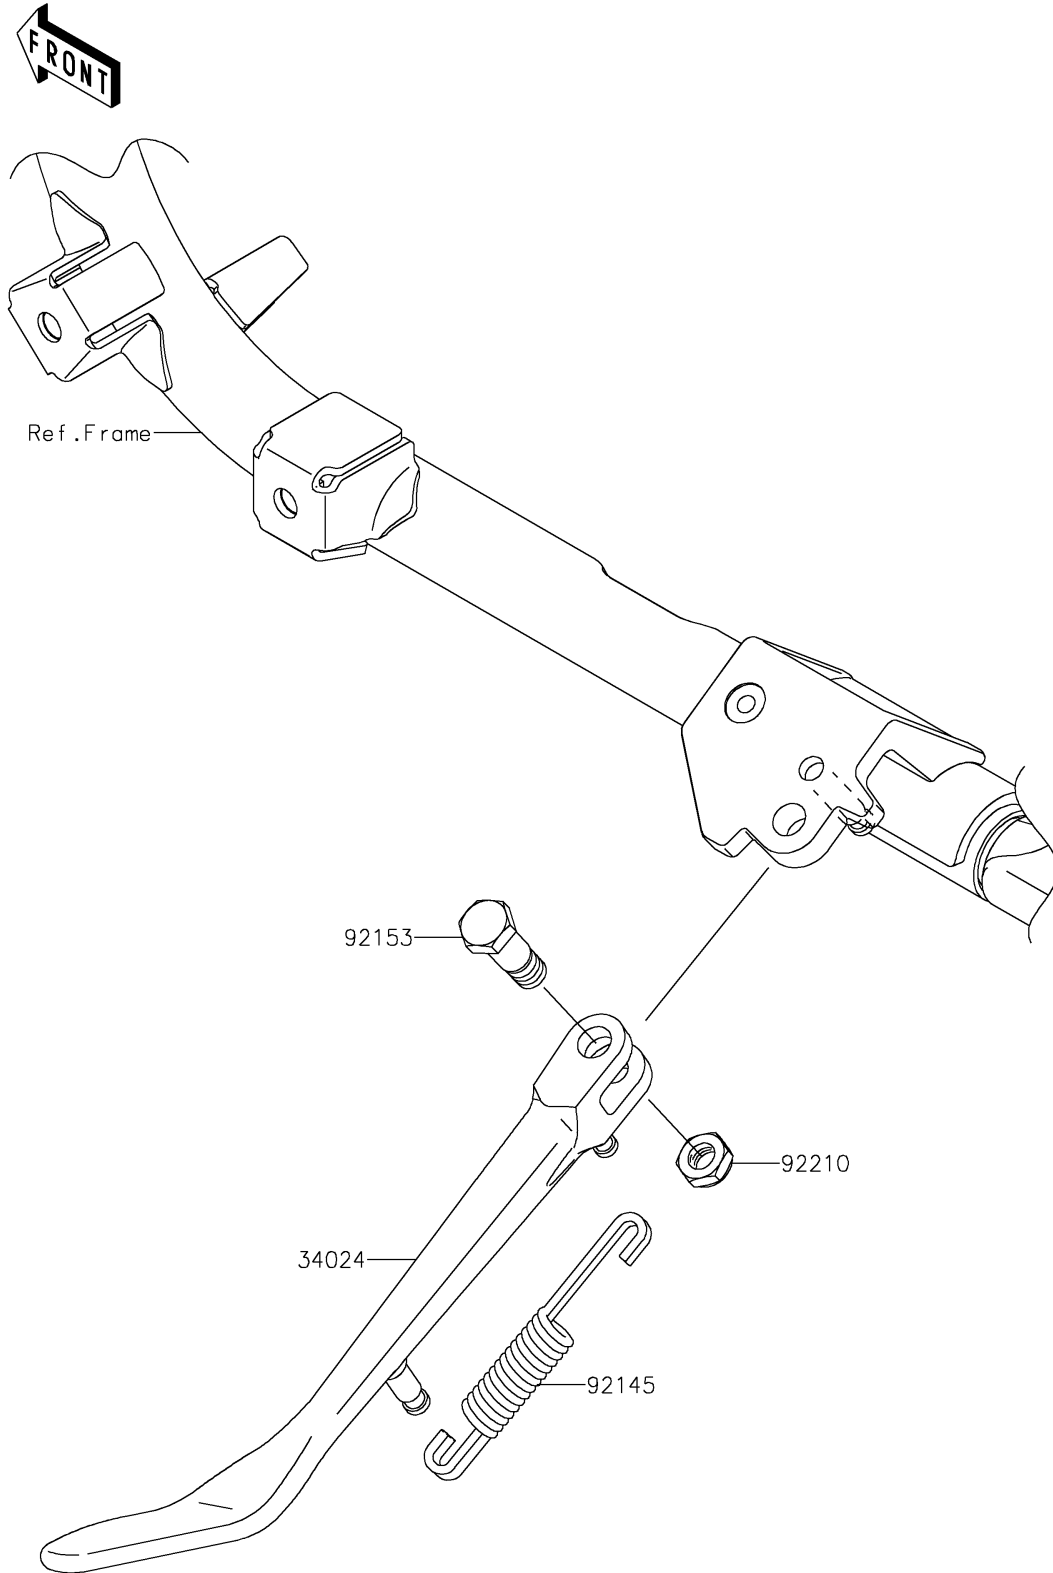

# 2021 VULCAN<sup>®</sup> 900 CUSTOM PARTS DIAGRAM

Stand(s)

F2190

## 2021 VULCAN® 900 CUSTOM PARTS LIST

Stand(s)

ITEM NAME	PART NUMBER	QUANTITY
STAND-SIDE (Ref # 34024)	34024-0083	1
SPRING,SIDE STAND (Ref # 92145)	92145-0687	1
BOLT,SIDE STAND,10MM (Ref # 92153)	92153-1416	1
NUT,LOCK,10MM (Ref # 92210)	92210-0784	1