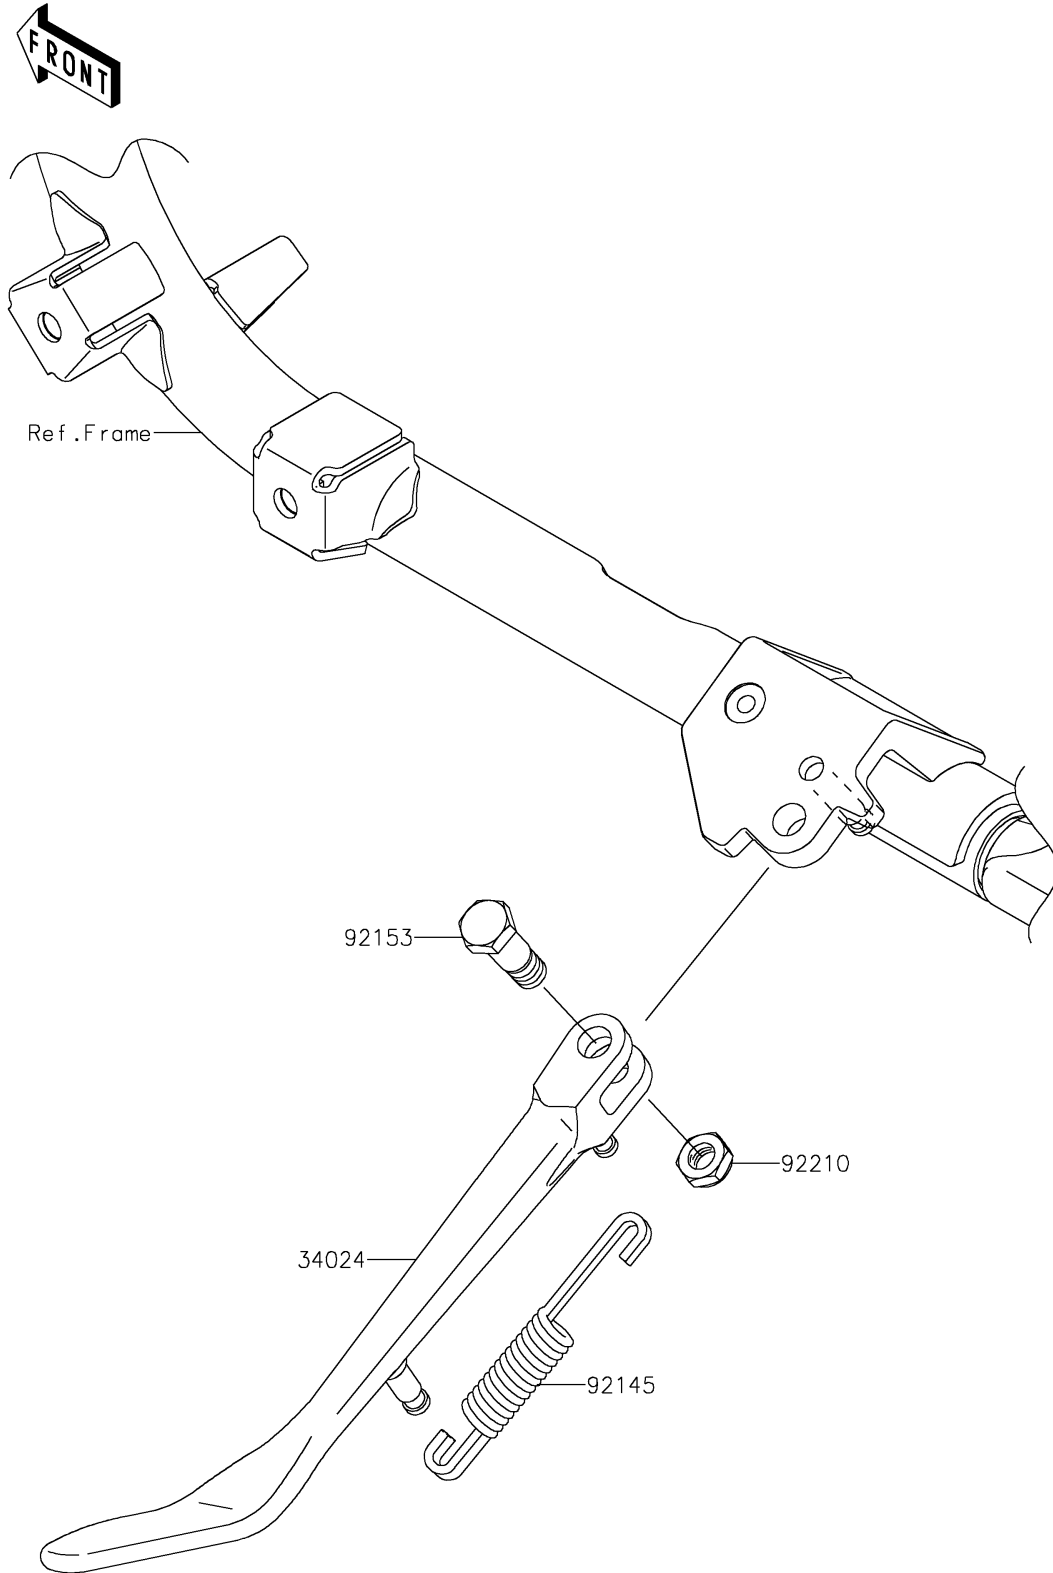

# 2021 VULCAN® 900 CUSTOM PARTS DIAGRAM

Stand(s)

F2190

## 2021 VULCAN® 900 CUSTOM PARTS LIST

Stand(s)

ITEM NAME	PART NUMBER	QUANTITY
STAND-SIDE (Ref # 34024)	34024-0083	1
SPRING,SIDE STAND (Ref # 92145)	92145-0687	1
BOLT,SIDE STAND,10MM (Ref # 92153)	92153-1416	1
NUT,LOCK,10MM (Ref # 92210)	92210-0784	1