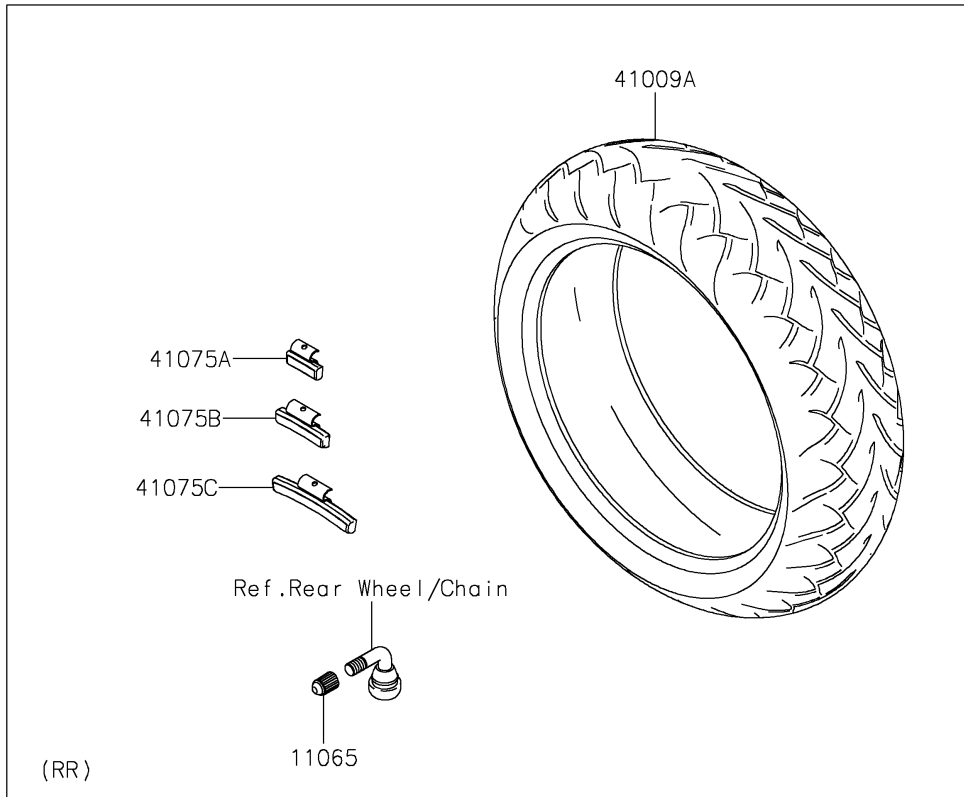

2021 VULCAN® 900 CUSTOM PARTS DIAGRAM

Tires

F2210

2021 VULCAN® 900 CUSTOM PARTS LIST

Tires

ITEM NAME	PART NUMBER	QUANTITY
CAP (Ref # 11065)	11065-1112	2
TIRE,FR,80/90-21 48H,D404FJ(D) (Ref # 41009)	41009-0663	1
TIRE,RR,180/70-15 76H,D404(D) (Ref # 41009A)	41009-0664	1
BALANCER-WHEEL,10G,SILVER (Ref # 41075)	41075-0007	AR
BALANCER-WHEEL,10G,SILVER (Ref # 41075A)	41075-0014	AR
BALANCER-WHEEL,20G,SILVER (Ref # 41075B)	41075-0015	AR
BALANCER-WHEEL,30G,SILVER (Ref # 41075C)	41075-0016	AR
BALANCER-WHEEL,30G,SILVER (Ref # 41075D)	41075-0017	AR
BALANCER-WHEEL,20G,SILVER (Ref # 41075E)	41075-0018	AR