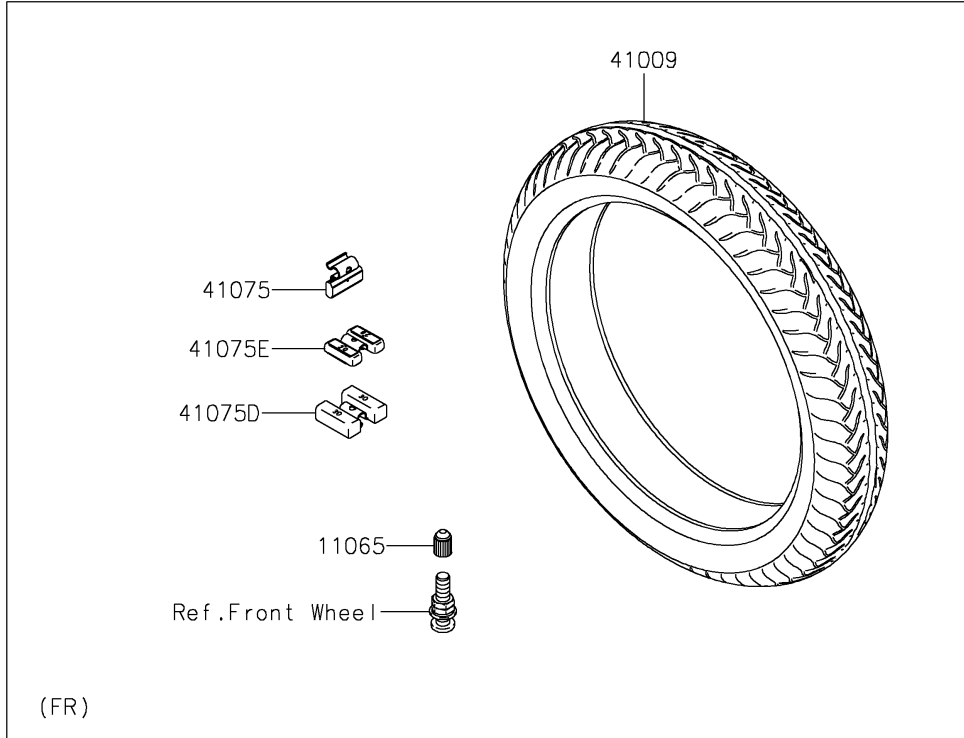

2021 VULCAN® 900 CUSTOM PARTS DIAGRAM

Tires

F2210

2021 VULCAN® 900 CUSTOM PARTS LIST

Tires

ITEM NAME	PART NUMBER	QUANTITY
CAP (Ref # 11065)	11065-1112	2
TIRE,FR,80/90-21 48H,D404FJ(D) (Ref # 41009)	41009-0663	1
TIRE,RR,180/70-15 76H,D404(D) (Ref # 41009A)	41009-0664	1
BALANCER-WHEEL,10G,SILVER (Ref # 41075)	41075-0007	AR
BALANCER-WHEEL,10G,SILVER (Ref # 41075A)	41075-0014	AR
BALANCER-WHEEL,20G,SILVER (Ref # 41075B)	41075-0015	AR
BALANCER-WHEEL,30G,SILVER (Ref # 41075C)	41075-0016	AR
BALANCER-WHEEL,30G,SILVER (Ref # 41075D)	41075-0017	AR
BALANCER-WHEEL,20G,SILVER (Ref # 41075E)	41075-0018	AR