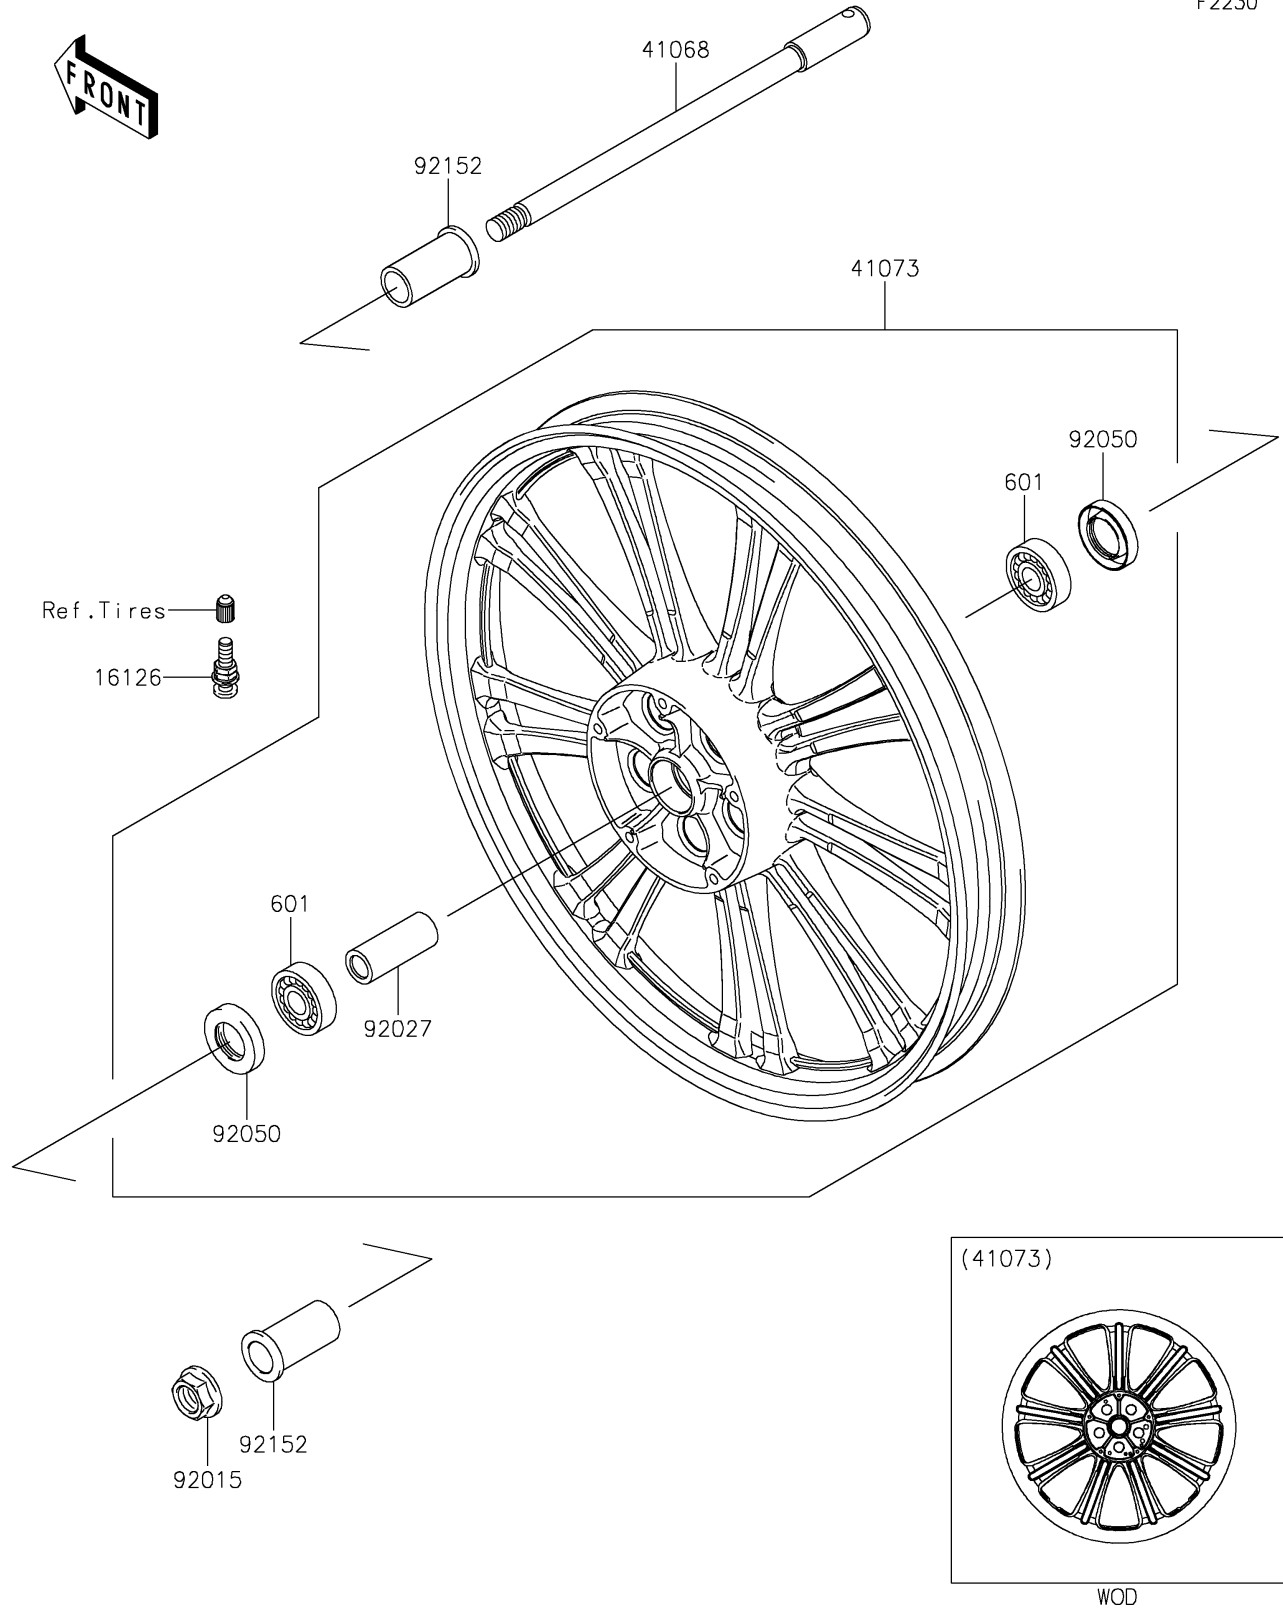

2021 Vulcan 900 Custom PARTS DIAGRAM

Front Wheel

F2230

2021 Vulcan 900 Custom PARTS LIST

Front Wheel

ITEM NAME	PART NUMBER	QUANTITY
VALVE (Ref # 16126)	16126-1417	1
AXLE,FR (Ref # 41068)	41068-0058	1
WHEEL-ASSY,FR,G.BLACK (Ref # 41073)	41073-0182-18F	1
NUT,FLANGED,18MM (Ref # 92015)	92015-1993	1
COLLAR,20.2X28X70 (Ref # 92027)	92027-1752	1
SEAL-OIL,26X42X8 (Ref # 92050)	92050-060	2
COLLAR,FR AXLE,L=53 (Ref # 92152)	92152-0349	2
BEARING-BALL,#6004UUC3 (Ref # 601)	601B6004UU	2