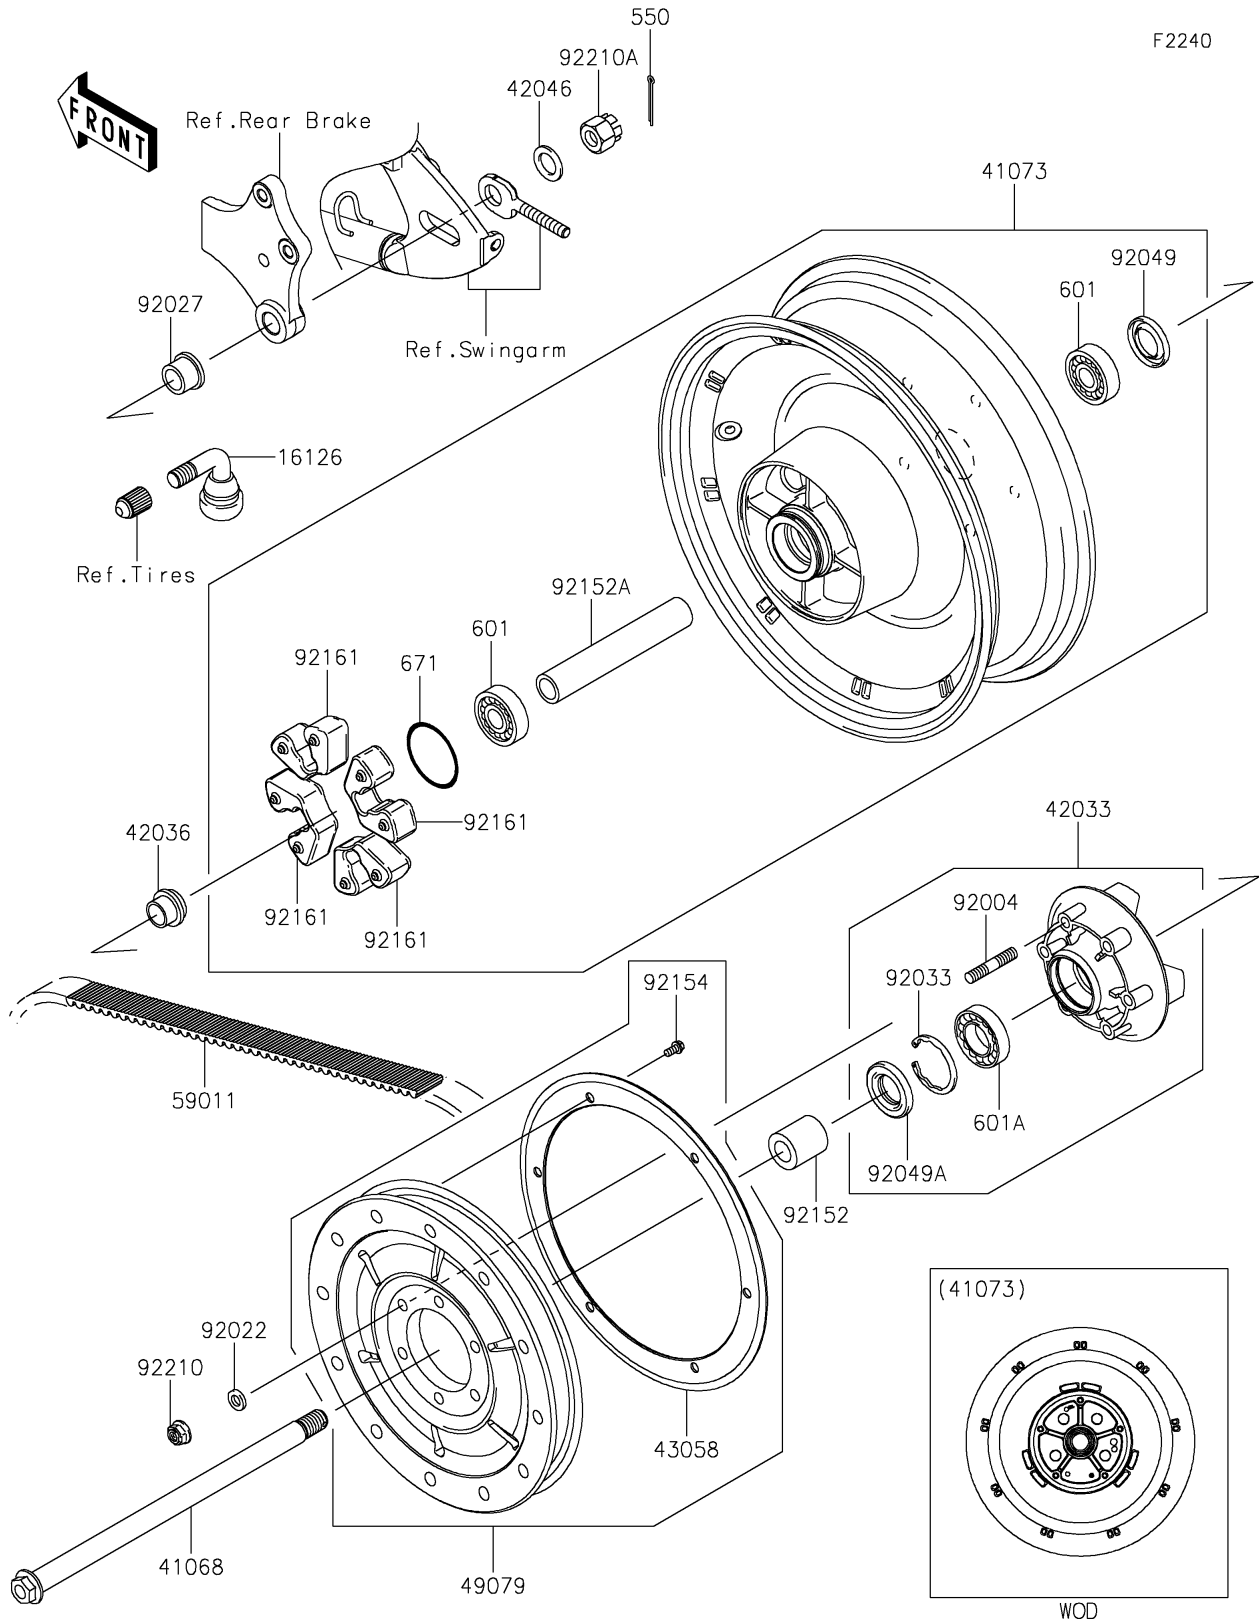

2021 Vulcan 900 Custom PARTS DIAGRAM

Rear Wheel/Chain

2021 Vulcan 900 Custom PARTS LIST

Rear Wheel/Chain

ITEM NAME	PART NUMBER	QUANTITY
-----------	-------------	----------